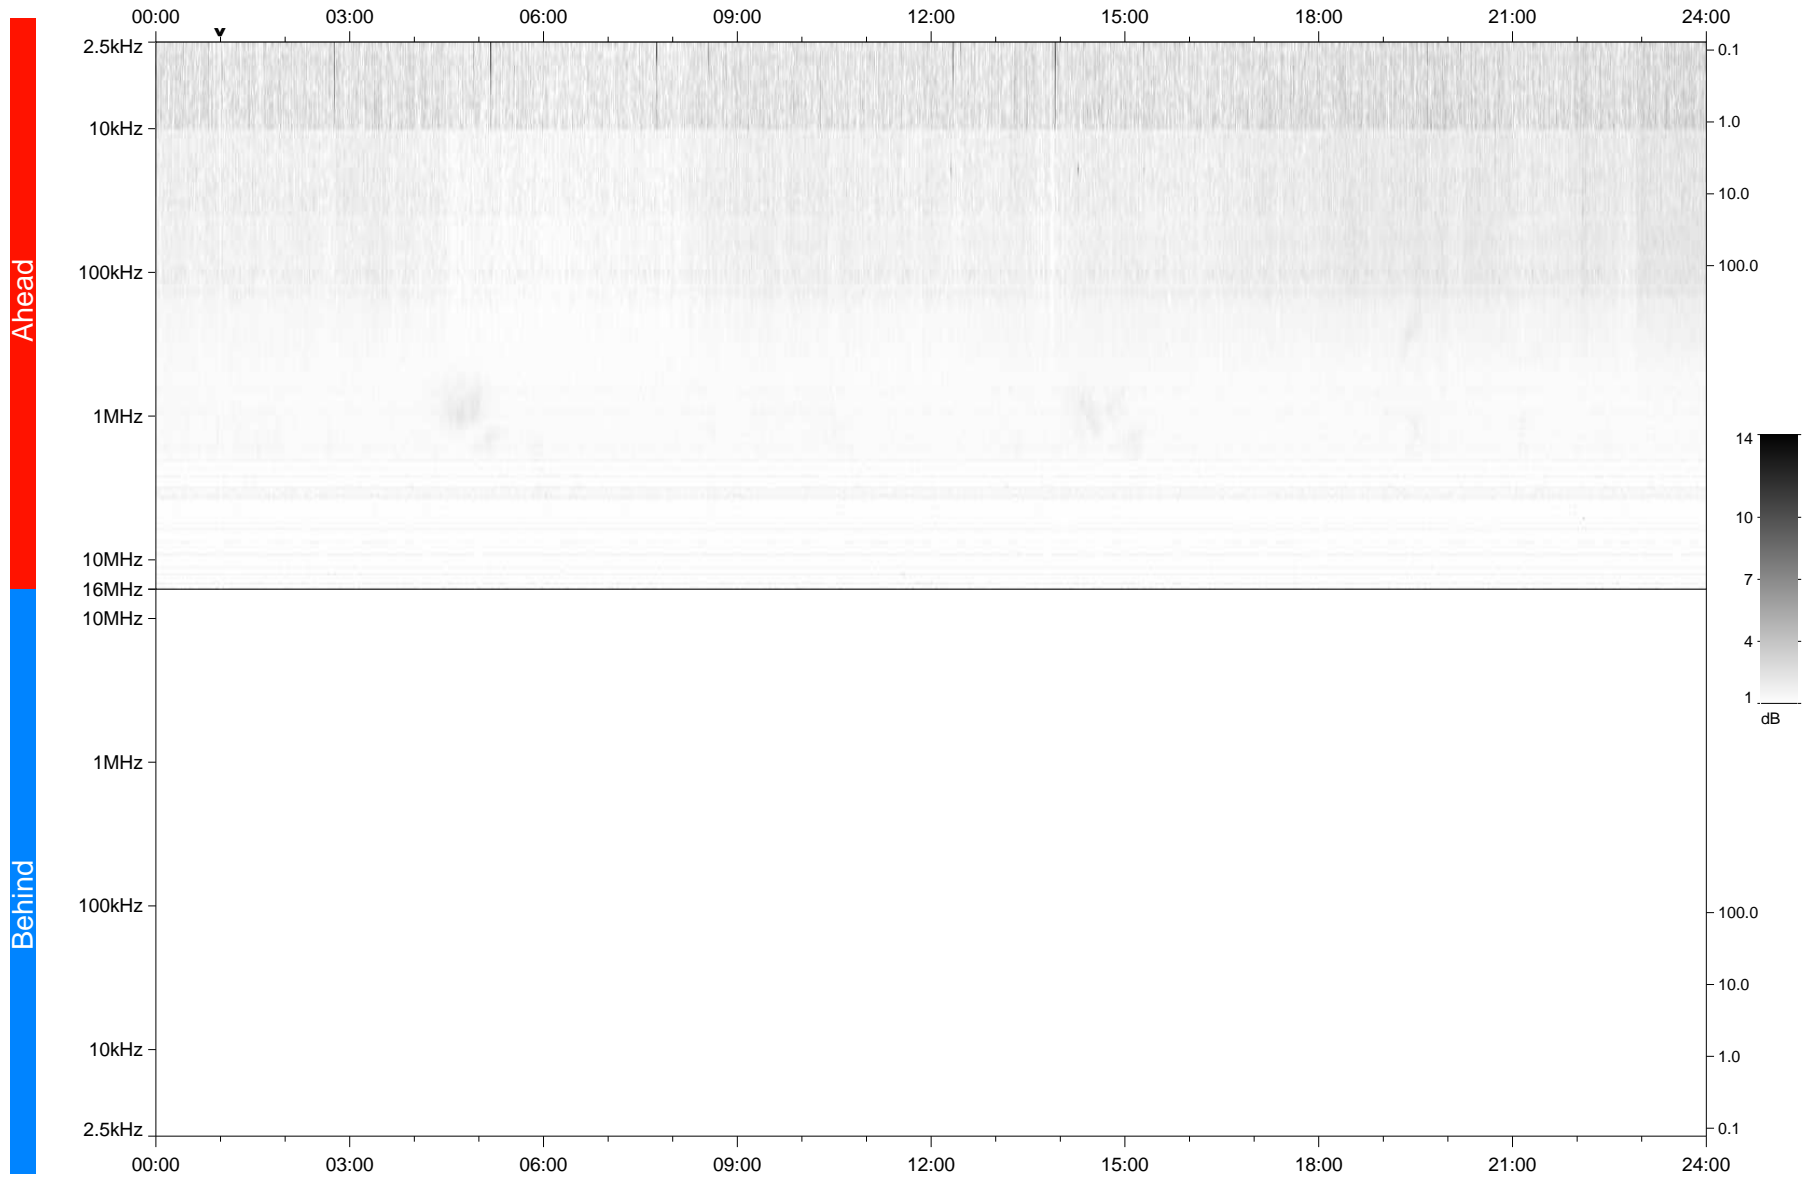

# STEREO/WAVES Daily Summary - 14-Aug-2021 (DOY 226)

Ahead source file: swaves\_ahead\_2021\_226\_1\_06.fin  
Ahead PSE Angle: -43.5°

Behind PSE Angle: 38.0°  
Behind source file: No STEREO-B data

Time (UTC)

file: stereo\_swaves\_daily-summary\_gray\_20210814\_v03  
made by: space.umn.edu on macOS with TDL 8.8.2 on 2022-08-24 18:56:41, with TLib V945 / dynspec V311