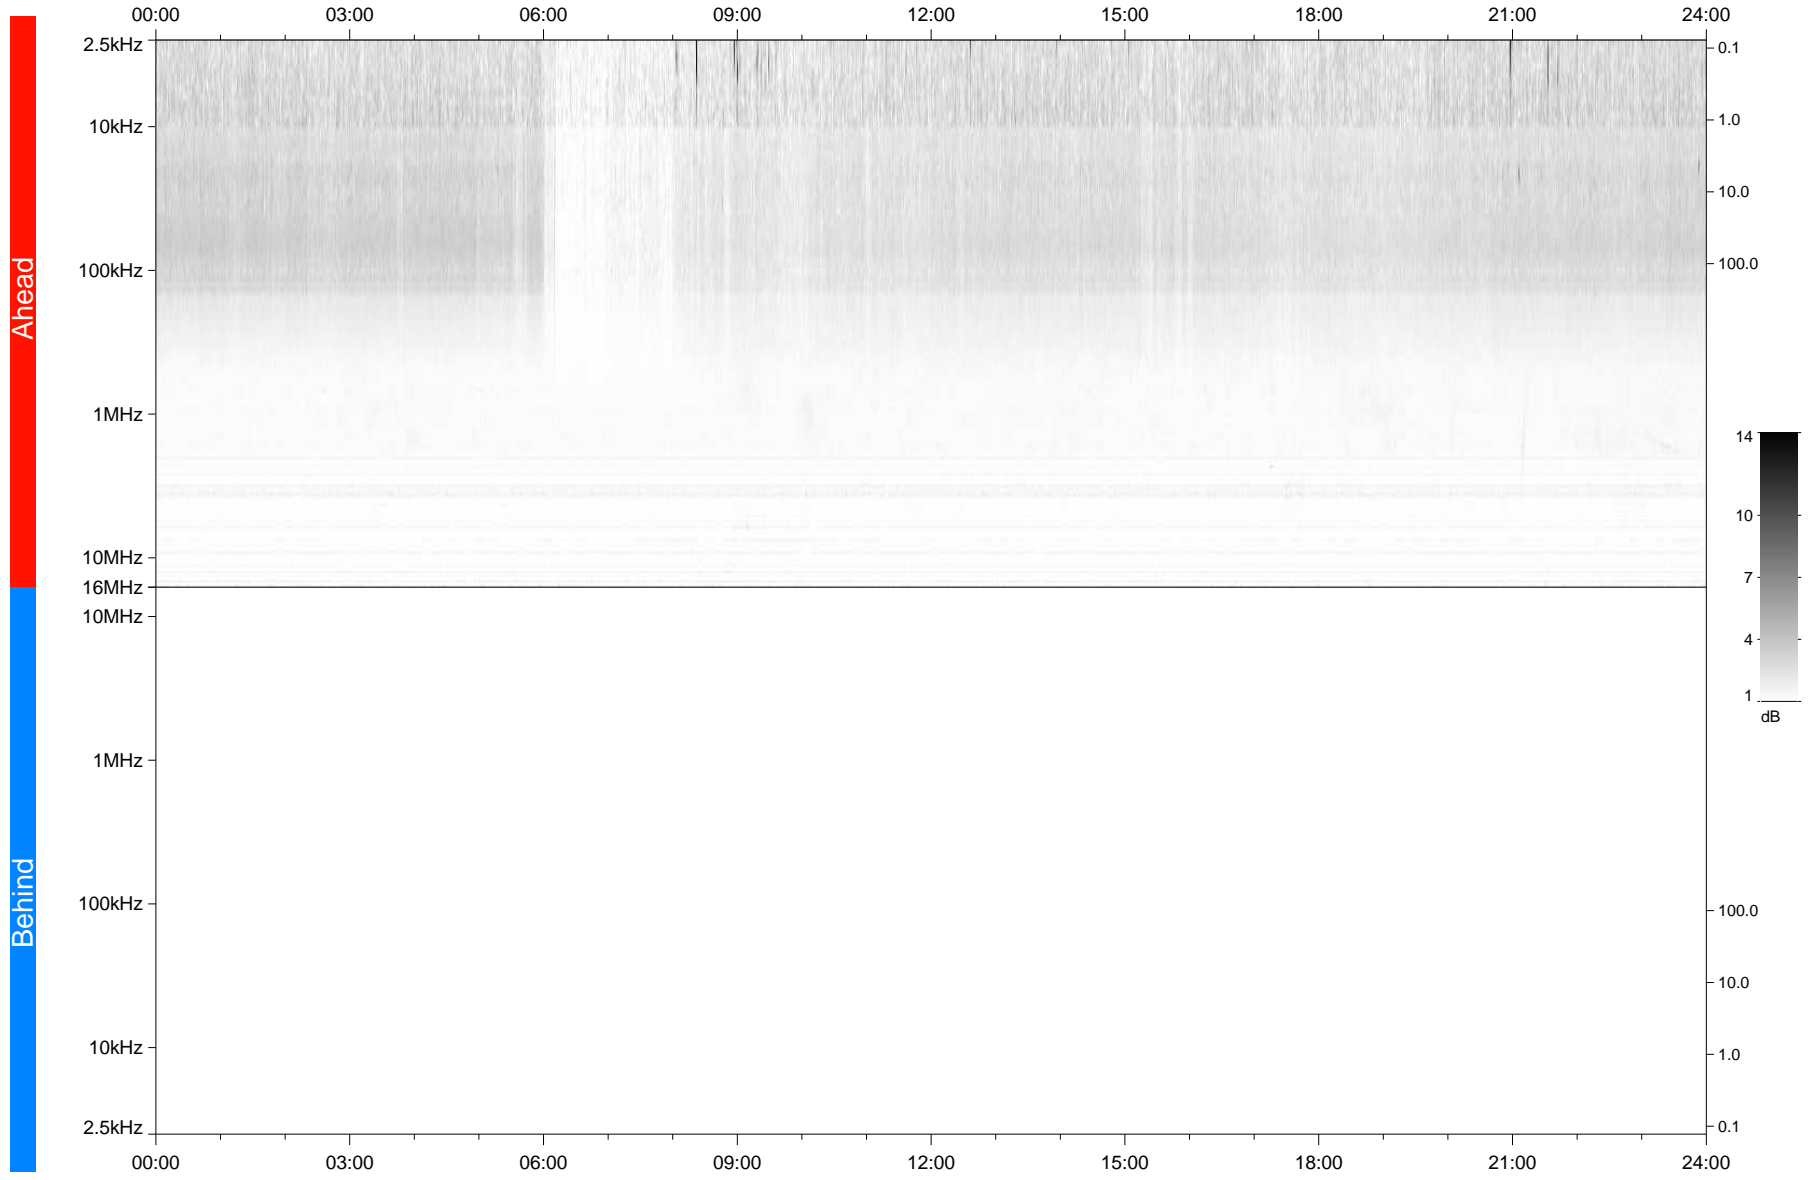

STEREO/WAVES Daily Summary - 13-Aug-2021 (DOY 225)

Ahead source file: swaves_ahead_2021_225_1_07.fin
Ahead PSE Angle: -43.6°

Behind PSE Angle: 38.1°
Behind source file: No STEREO-B data

Time (UTC)

file: stereo_swaves_daily-summary_gray_20210813_v04
made by: space.umn.edu on macOS with IDL 8.8.2 on 2022-10-02 17:58:54, with TLib V945 / dynspec V311