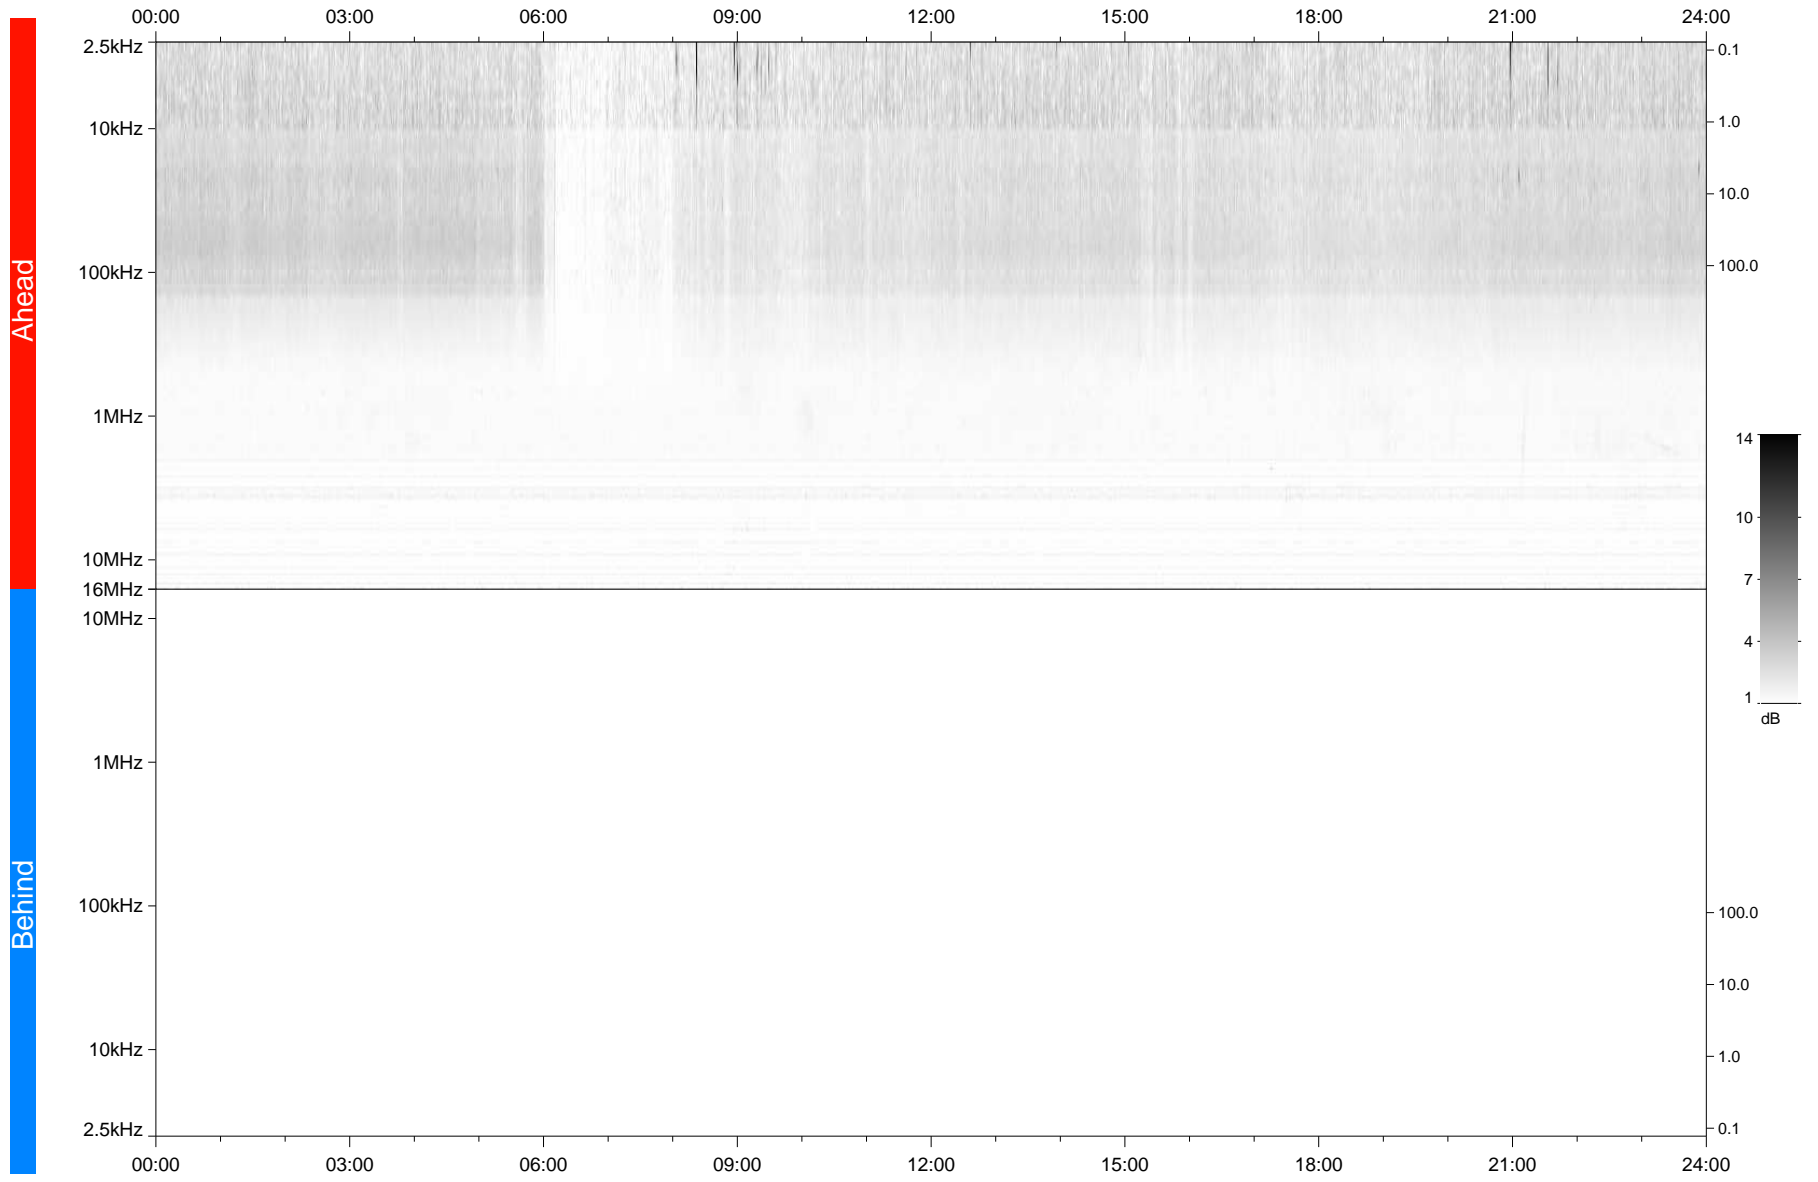

# STEREO/WAVES Daily Summary - 13-Aug-2021 (DOY 225)

Ahead source file: swaves\_ahead\_2021\_225\_1\_07.fin  
Ahead PSE Angle: -43.6°

Behind PSE Angle: 38.1°  
Behind source file: No STEREO-B data

Time (UTC)

file: stereo\_swaves\_daily-summary\_gray\_20210813\_v03  
made by: space.umn.edu on macOS with IDL 8.8.2 on 2022-08-24 18:55:18, with TMLib V945 / dynspec V311