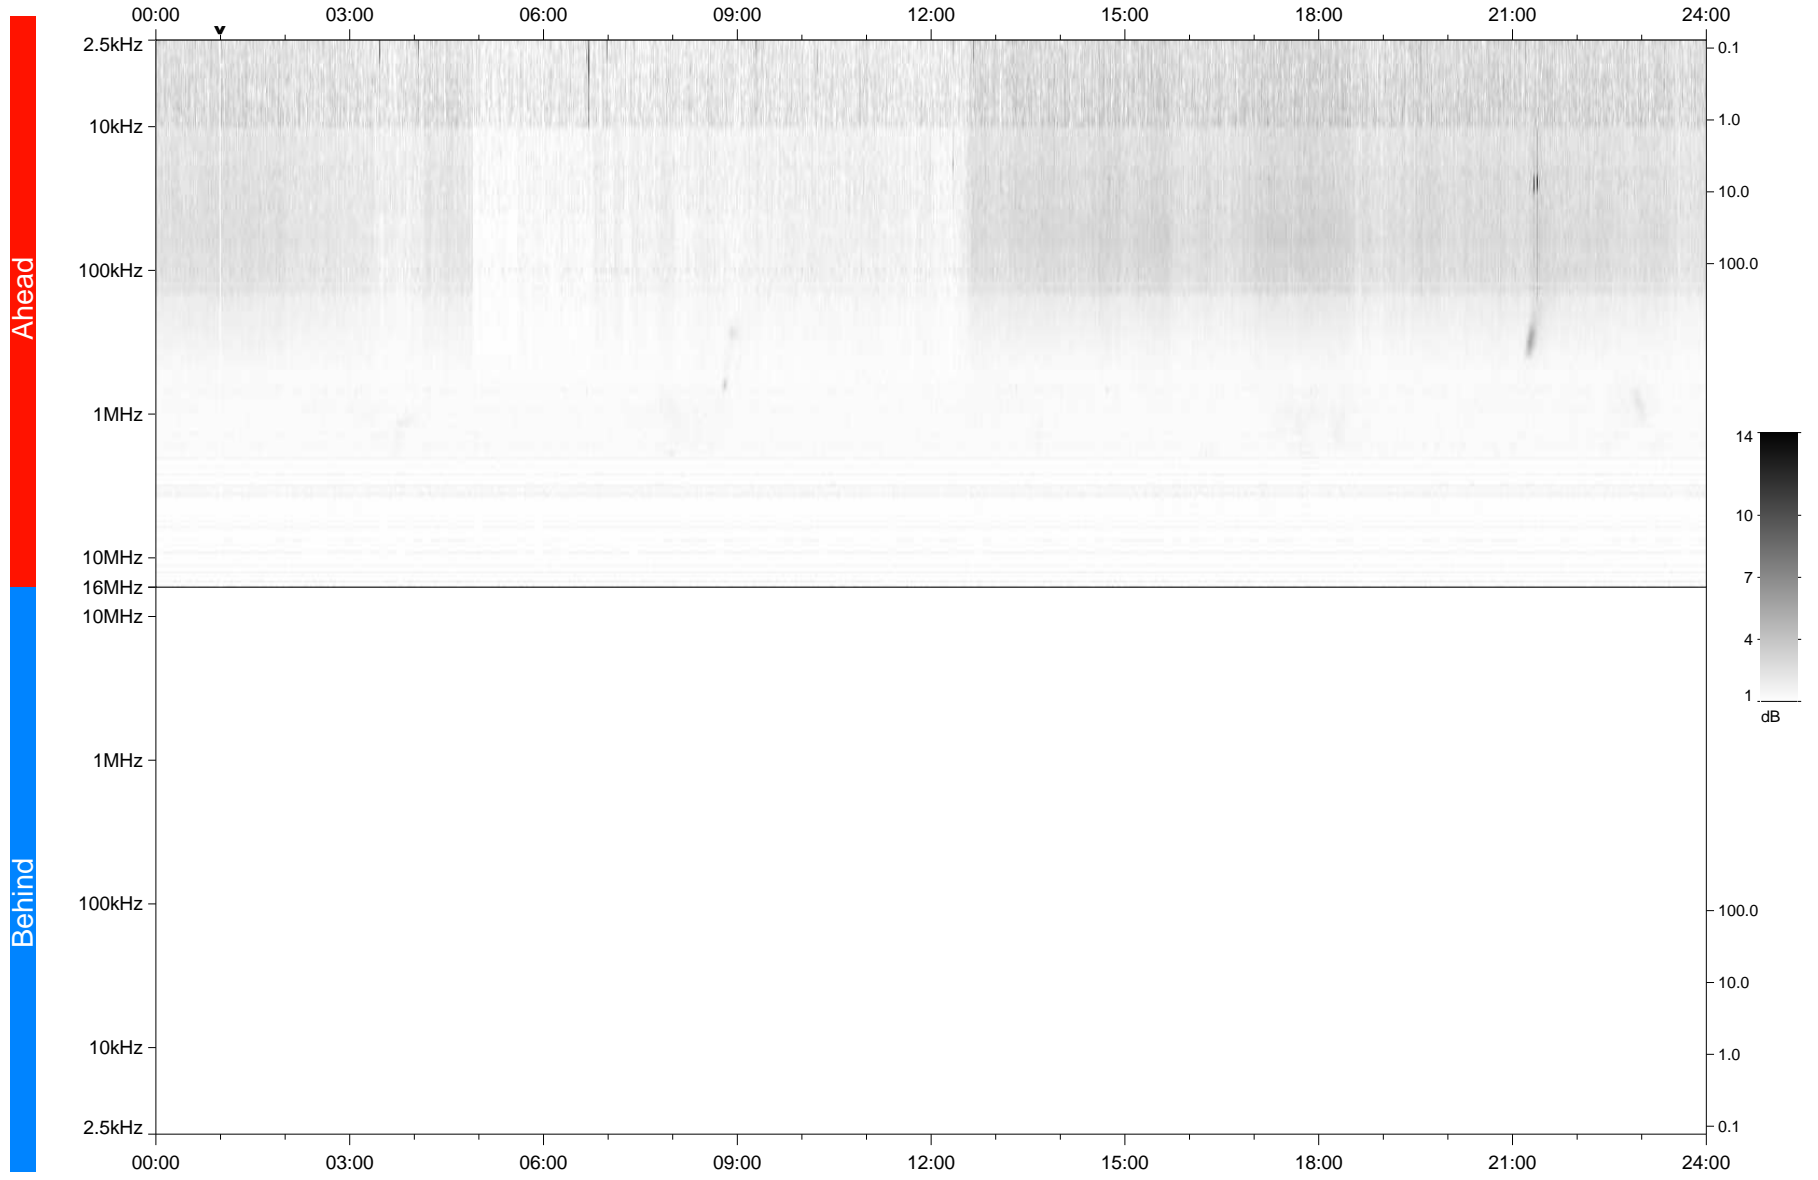

# STEREO/WAVES Daily Summary - 12-Aug-2021 (DOY 224)

Ahead source file: swaves\_ahead\_2021\_224\_1\_05.fin  
Ahead PSE Angle: -43.7°

Behind PSE Angle: 38.2°  
Behind source file: No STEREO-B data

Time (UTC)

file: stereo\_swaves\_daily-summary\_gray\_20210812\_v03  
made by: space.umn.edu on macOS with TDL 8.8.2 on 2022-08-24 18:53:55, with TLib V945 / dynspec V311