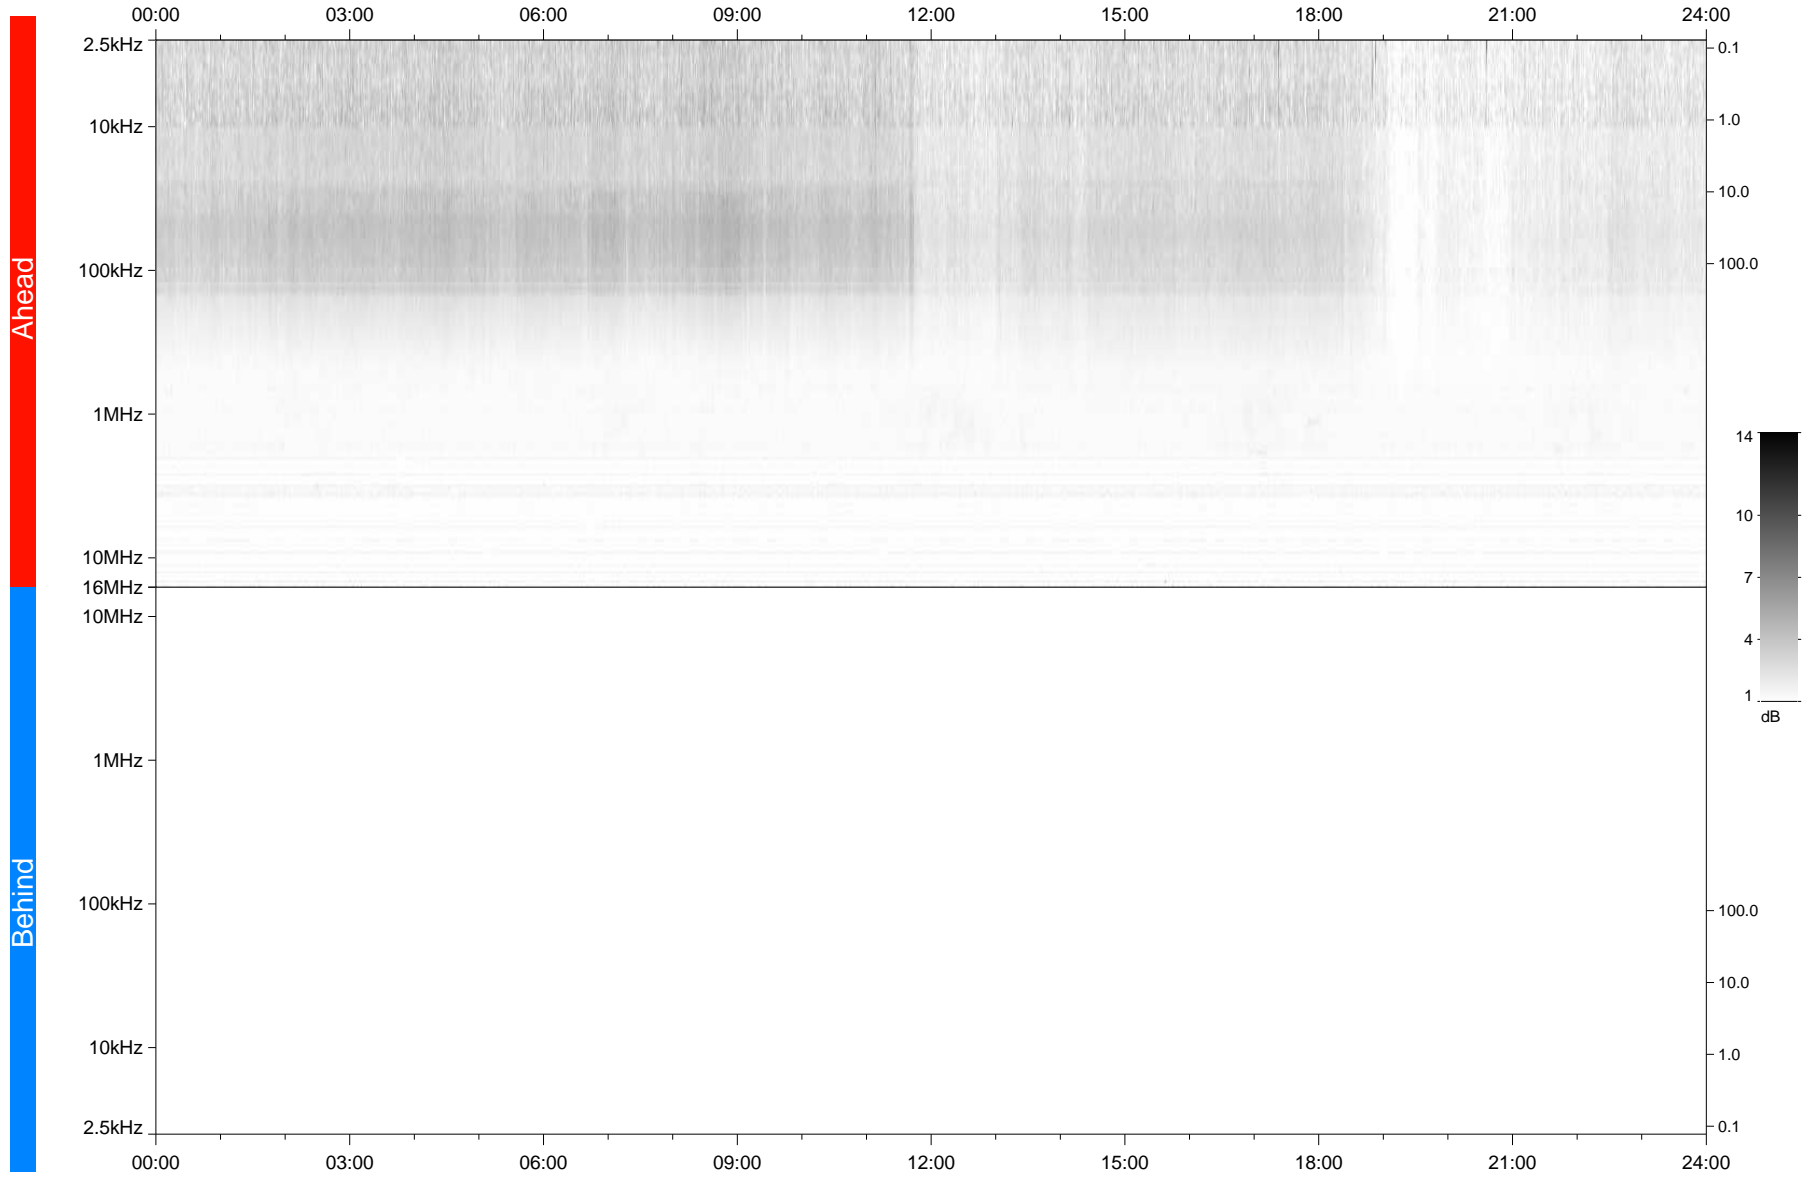

STEREO/WAVES Daily Summary - 11-Aug-2021 (DOY 223)

Ahead source file: swaves_ahead_2021_223_1_05.fin
Ahead PSE Angle: -43.8°

Behind PSE Angle: 38.3°
Behind source file: No STEREO-B data

Time (UTC)

file: stereo_swaves_daily-summary_gray_20210811_v03
made by: space.umn.edu on macOS with TDL 8.8.2 on 2022-08-24 18:52:33, with TLib V945 / dynspec V311