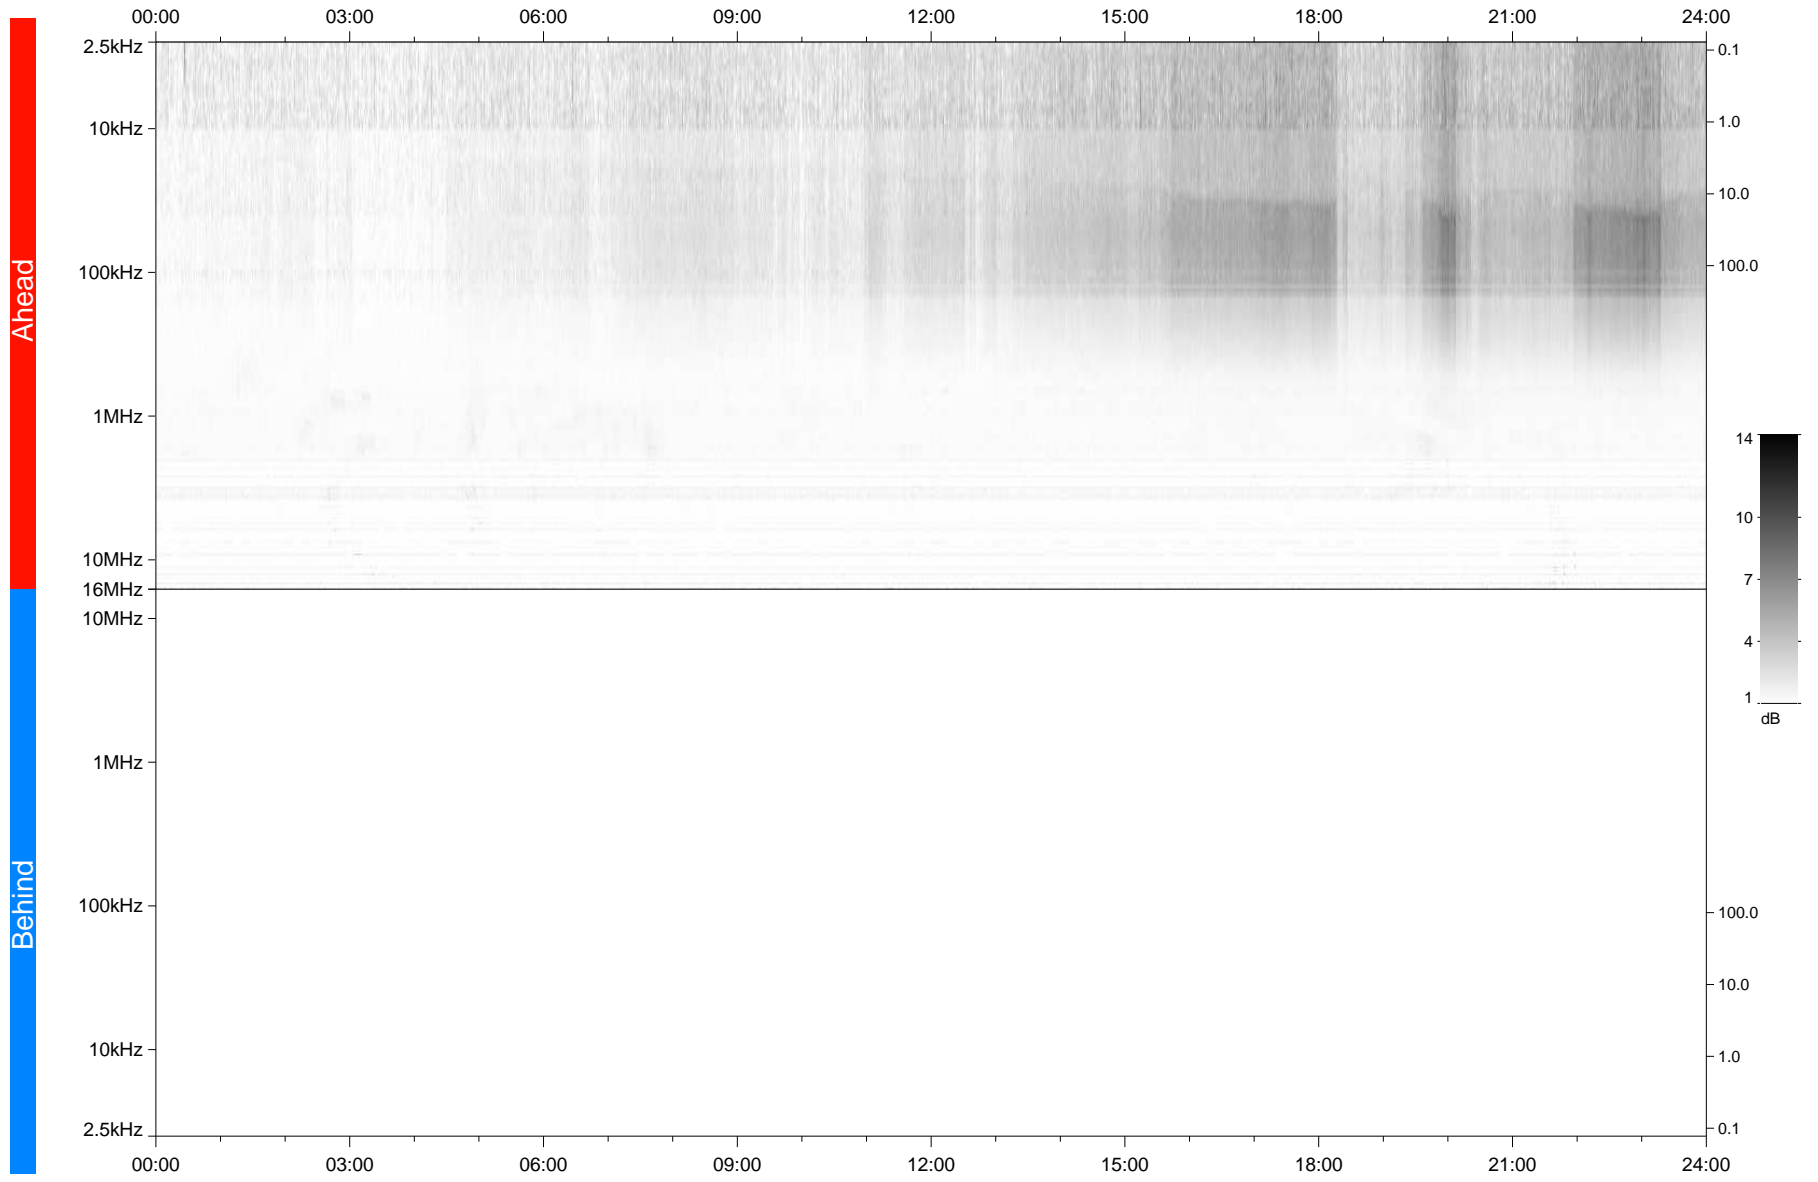

# STEREO/WAVES Daily Summary - 09-Aug-2021 (DOY 221)

Ahead source file: swaves\_ahead\_2021\_221\_1\_05.fin  
Ahead PSE Angle: -44.0°

Behind PSE Angle: 38.4°  
Behind source file: No STEREO-B data

Time (UTC)

file: stereo\_swaves\_daily-summary\_gray\_20210809\_v03  
made by: space.umn.edu on macOS with TDL 8.8.2 on 2022-08-24 18:49:49, with TLib V945 / dynspec V311