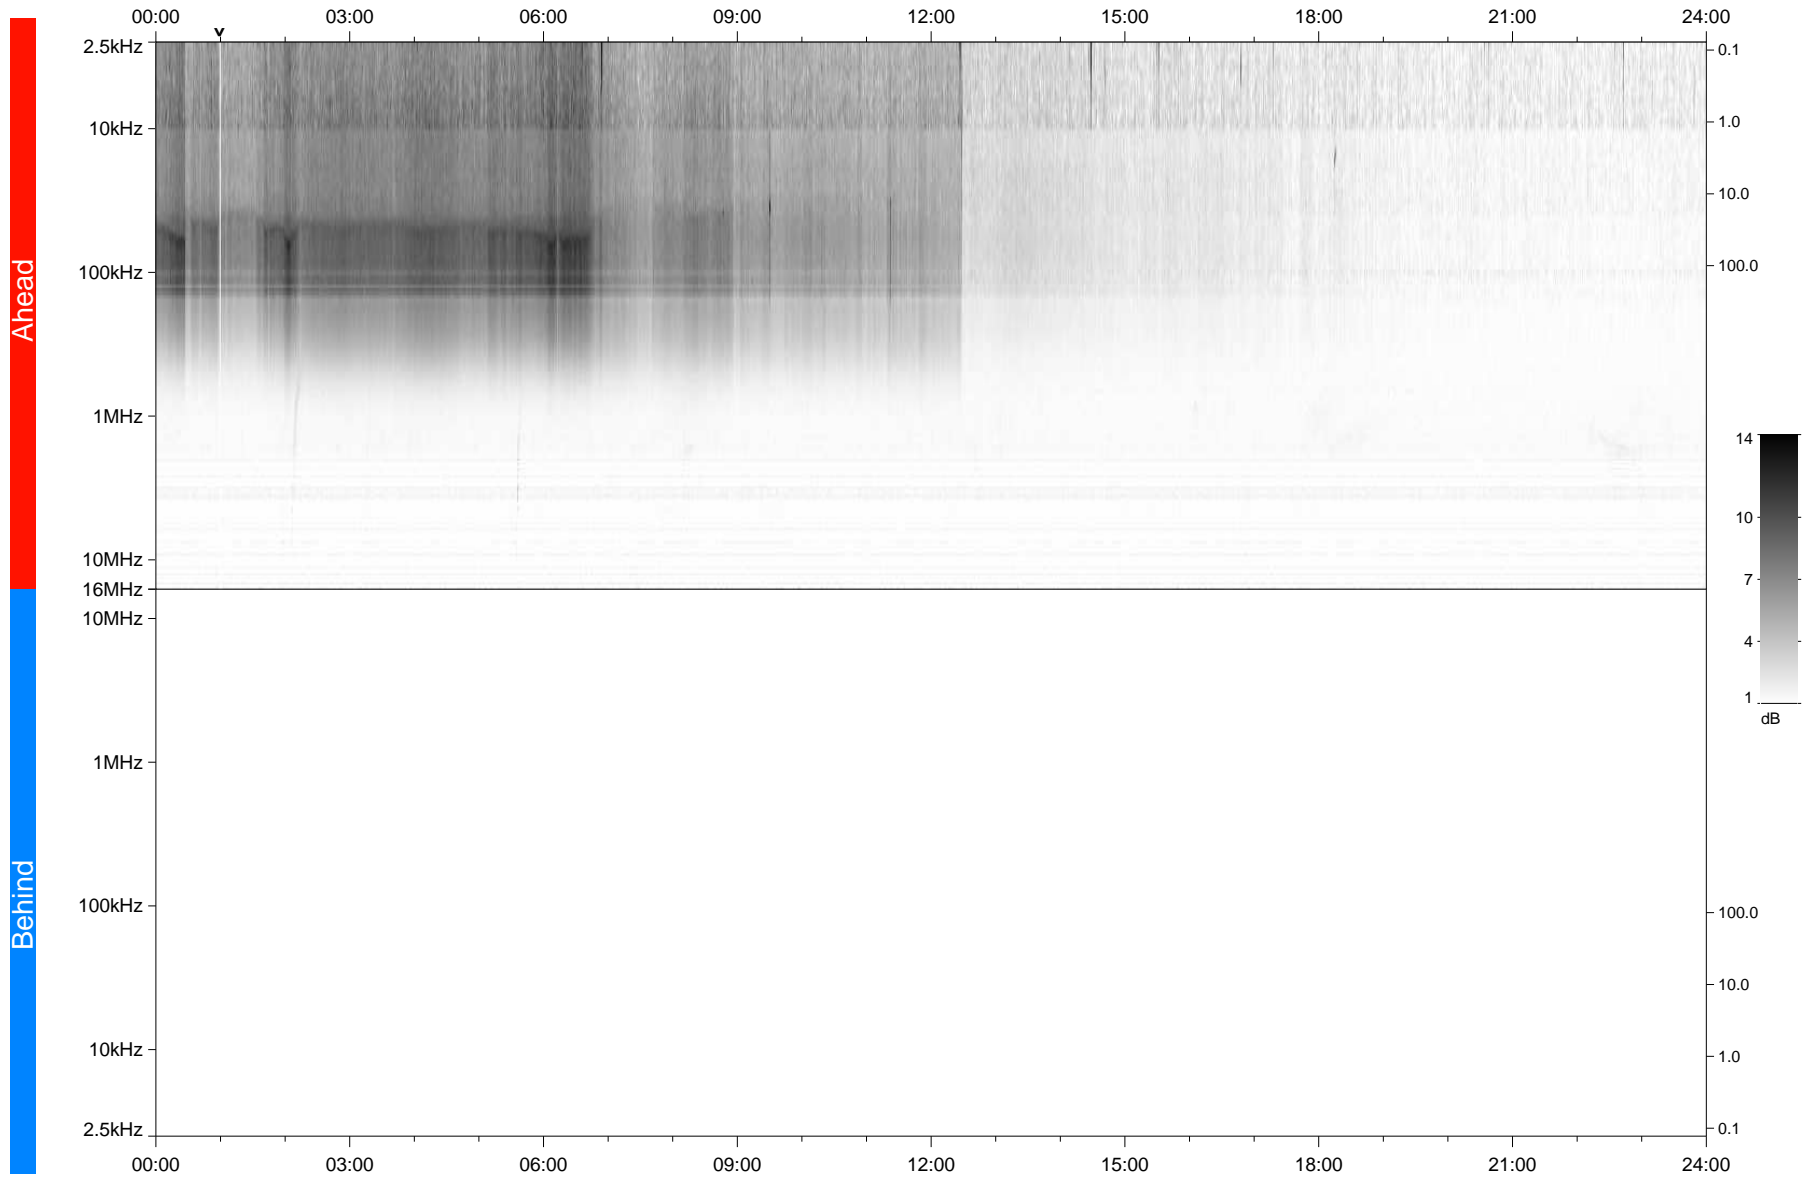

STEREO/WAVES Daily Summary - 06-Aug-2021 (DOY 218)

Ahead source file: swaves_ahead_2021_218_1_05.fin
Ahead PSE Angle: -44.3°

Behind PSE Angle: 38.7°
Behind source file: No STEREO-B data

Time (UTC)

file: stereo_swaves_daily-summary_gray_20210806_v04
made by: space.umn.edu on macOS with IDL 8.8.2 on 2022-10-02 17:48:24, with TLib V945 / dynspec V311