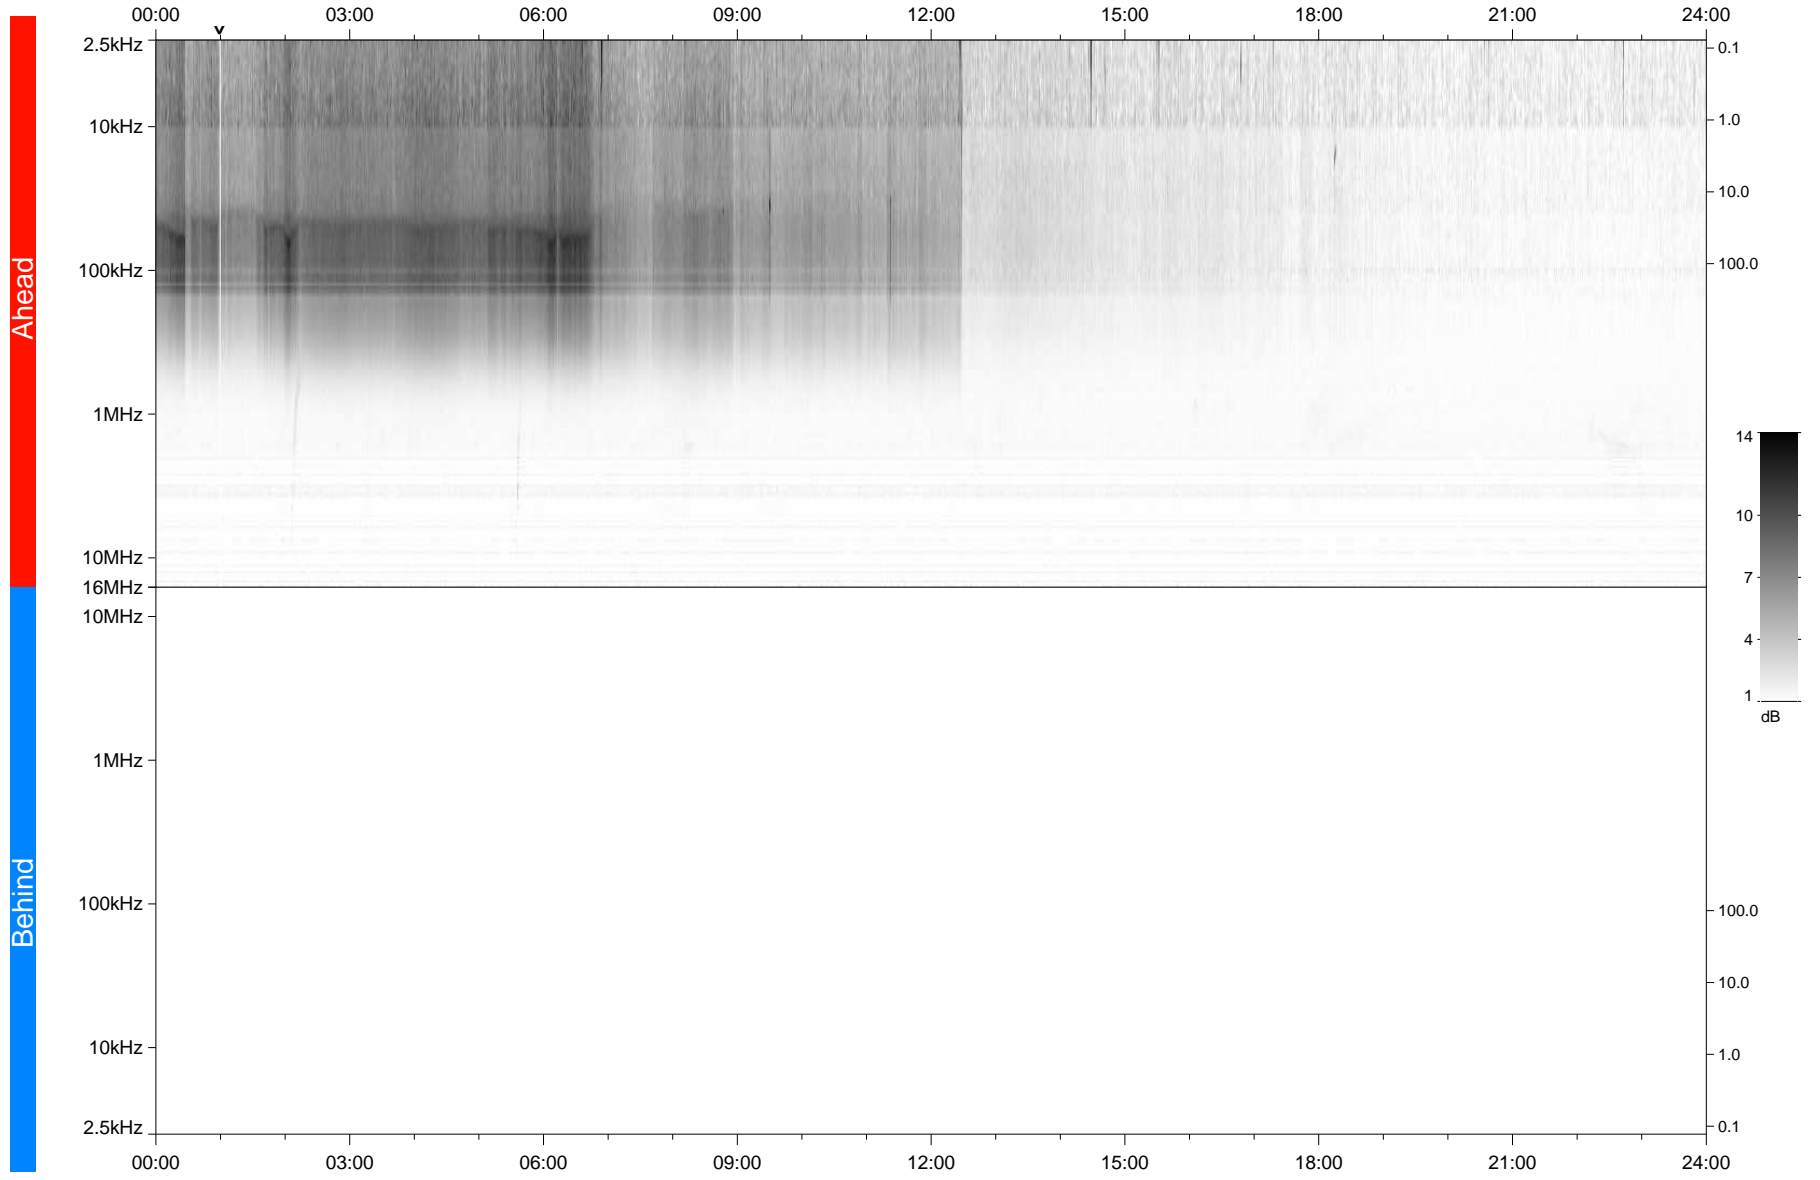

# STEREO/WAVES Daily Summary - 06-Aug-2021 (DOY 218)

Ahead source file: swaves\_ahead\_2021\_218\_1\_05.fin  
Ahead PSE Angle: -44.3°

Behind PSE Angle: 38.7°  
Behind source file: No STEREO-B data

Time (UTC)

file: stereo\_swaves\_daily-summary\_gray\_20210806\_v03  
made by: space.umn.edu on macOS with IDL 8.8.2 on 2022-08-24 18:45:43, with TMLib V945 / dynspec V311