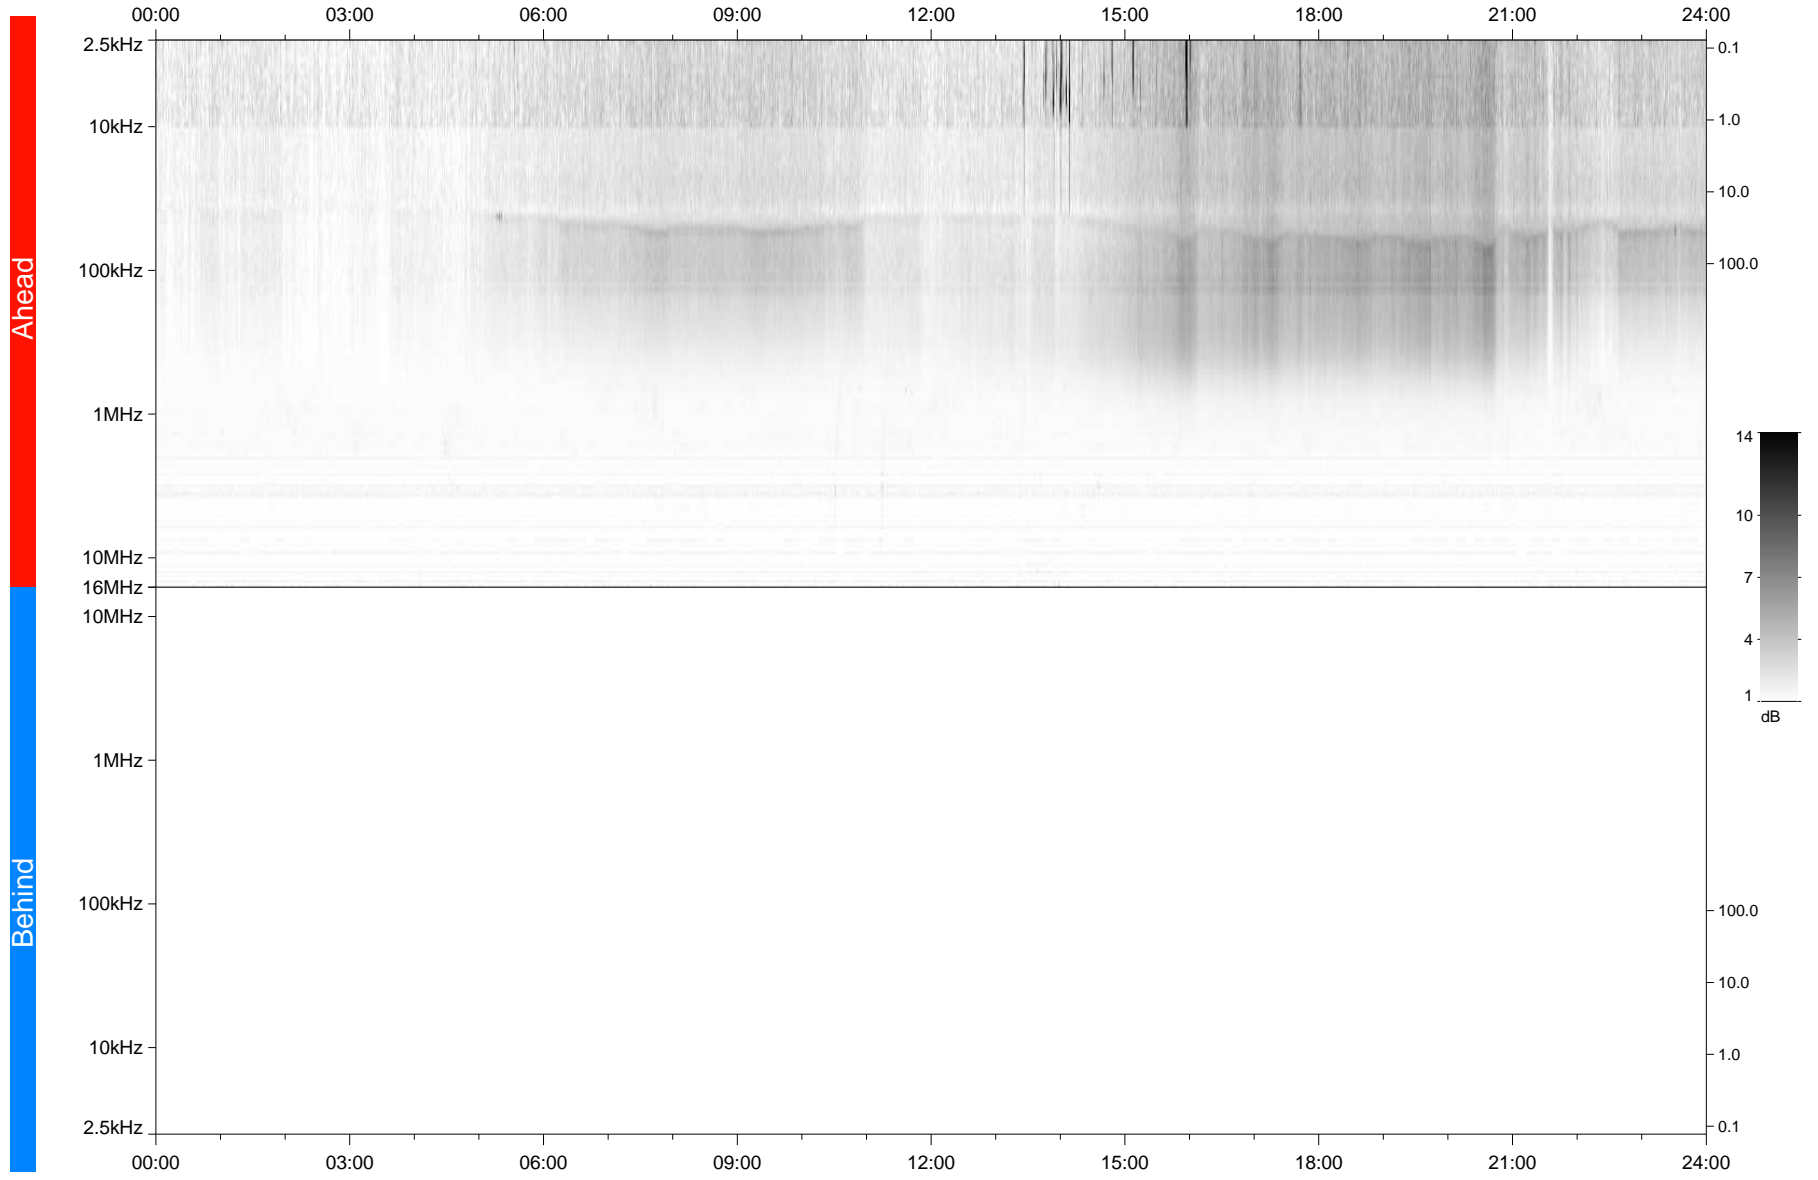

STEREO/WAVES Daily Summary - 05-Aug-2021 (DOY 217)

Ahead source file: swaves_ahead_2021_217_1_05.fin
Ahead PSE Angle: -44.3°

Behind PSE Angle: 38.8°
Behind source file: No STEREO-B data

Time (UTC)

file: stereo_swaves_daily-summary_gray_20210805_v04
made by: space.umn.edu on macOS with TDL 8.8.2 on 2022-10-02 17:46:55, with TLib V945 / dynspec V311