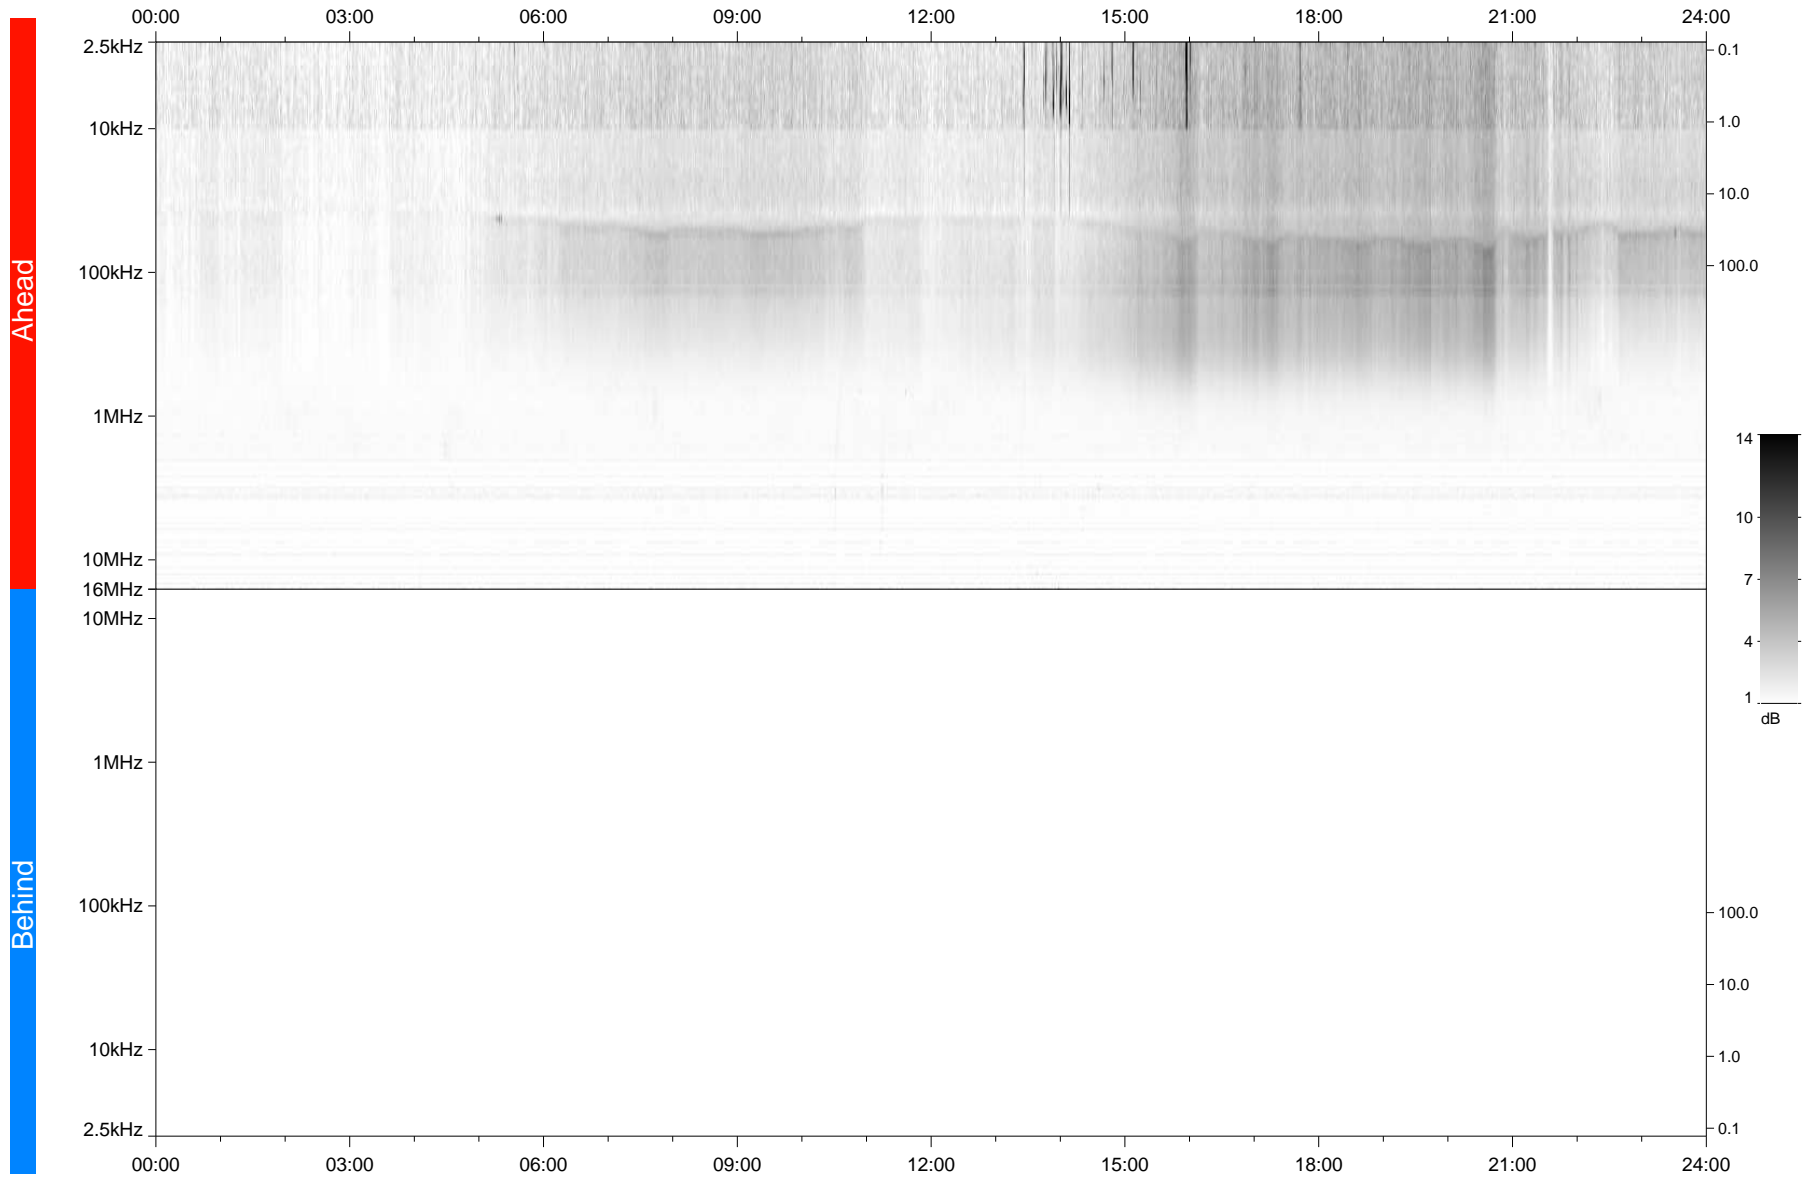

# STEREO/WAVES Daily Summary - 05-Aug-2021 (DOY 217)

Ahead source file: swaves\_ahead\_2021\_217\_1\_05.fin  
Ahead PSE Angle: -44.3°

Behind PSE Angle: 38.8°  
Behind source file: No STEREO-B data

Time (UTC)

file: stereo\_swaves\_daily-summary\_gray\_20210805\_v03  
made by: space.umn.edu on macOS with TDL 8.8.2 on 2022-08-24 18:44:22, with TLib V945 / dynspec V311