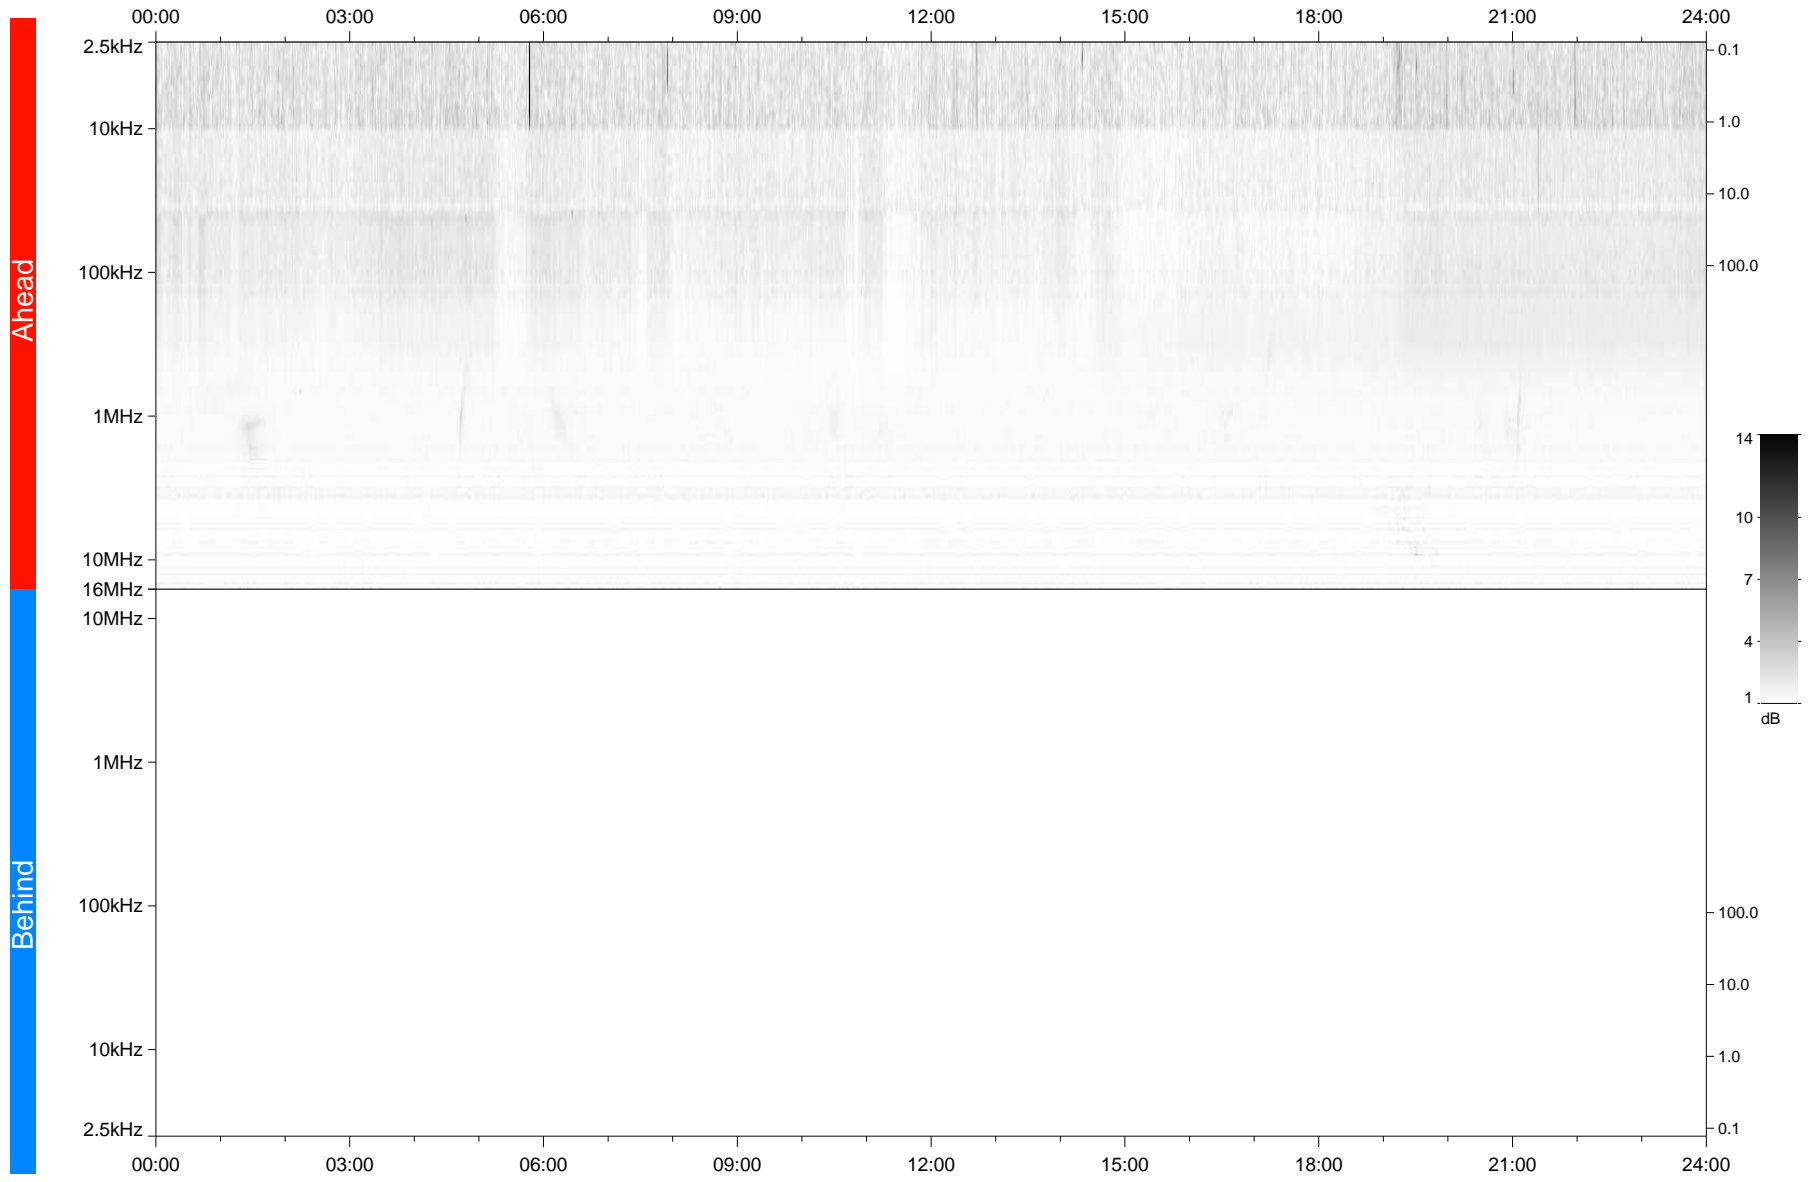

# STEREO/WAVES Daily Summary - 03-Aug-2021 (DOY 215)

Ahead source file: swaves\_ahead\_2021\_215\_1\_05.fin  
Ahead PSE Angle: -44.6°

Behind PSE Angle: 38.9°  
Behind source file: No STEREO-B data

Time (UTC)

file: stereo\_swaves\_daily-summary\_gray\_20210803\_v04  
made by: space.umn.edu on macOS with TDL 8.8.2 on 2022-10-02 17:43:54, with TLib V945 / dynspec V311