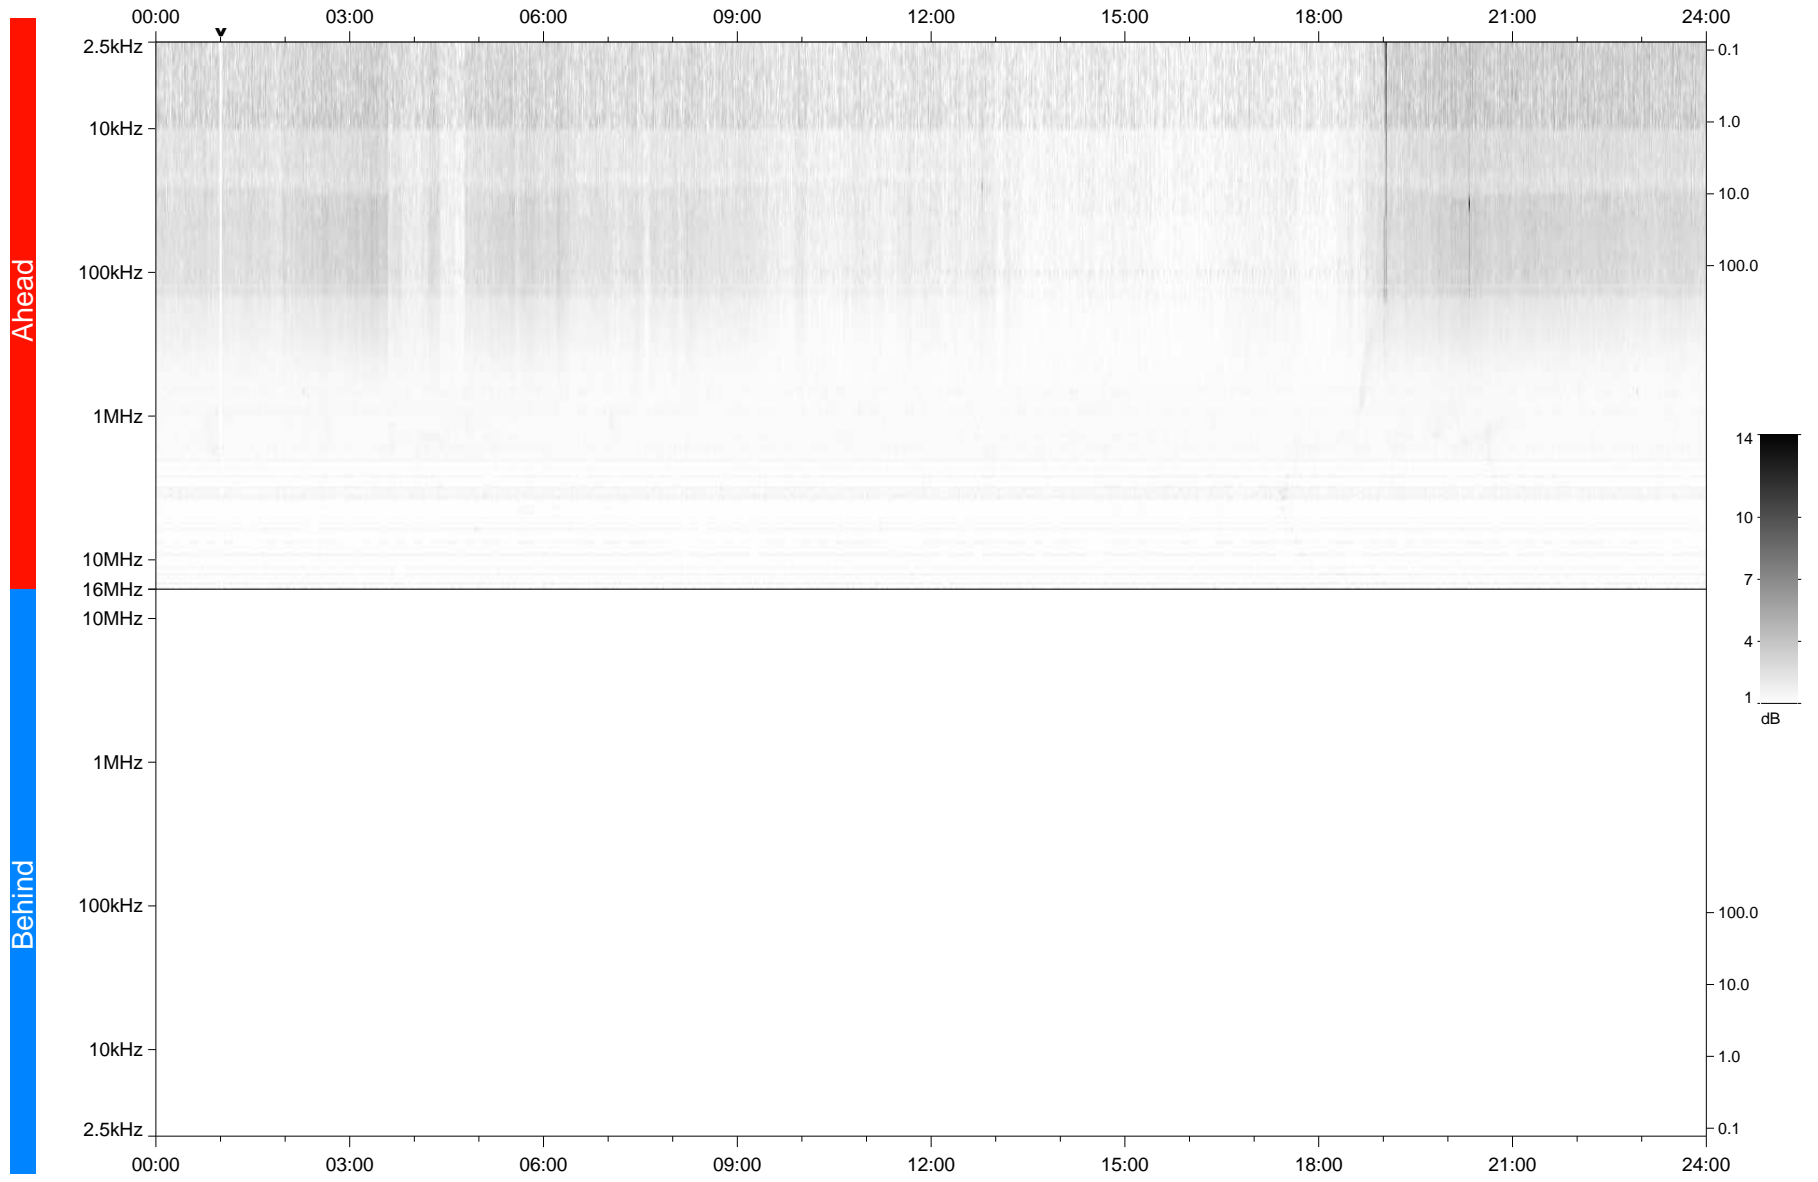

# STEREO/WAVES Daily Summary - 27-Jul-2021 (DOY 208)

Ahead source file: swaves\_ahead\_2021\_208\_1\_06.fin  
Ahead PSE Angle: -45.2°

Behind PSE Angle: 39.5°  
Behind source file: No STEREO-B data

Time (UTC)

file: stereo\_swaves\_daily-summary\_gray\_20210727\_v03  
made by: space.umn.edu on macOS with TDL 8.8.2 on 2022-08-24 18:32:03, with TLib V945 / dynspec V311