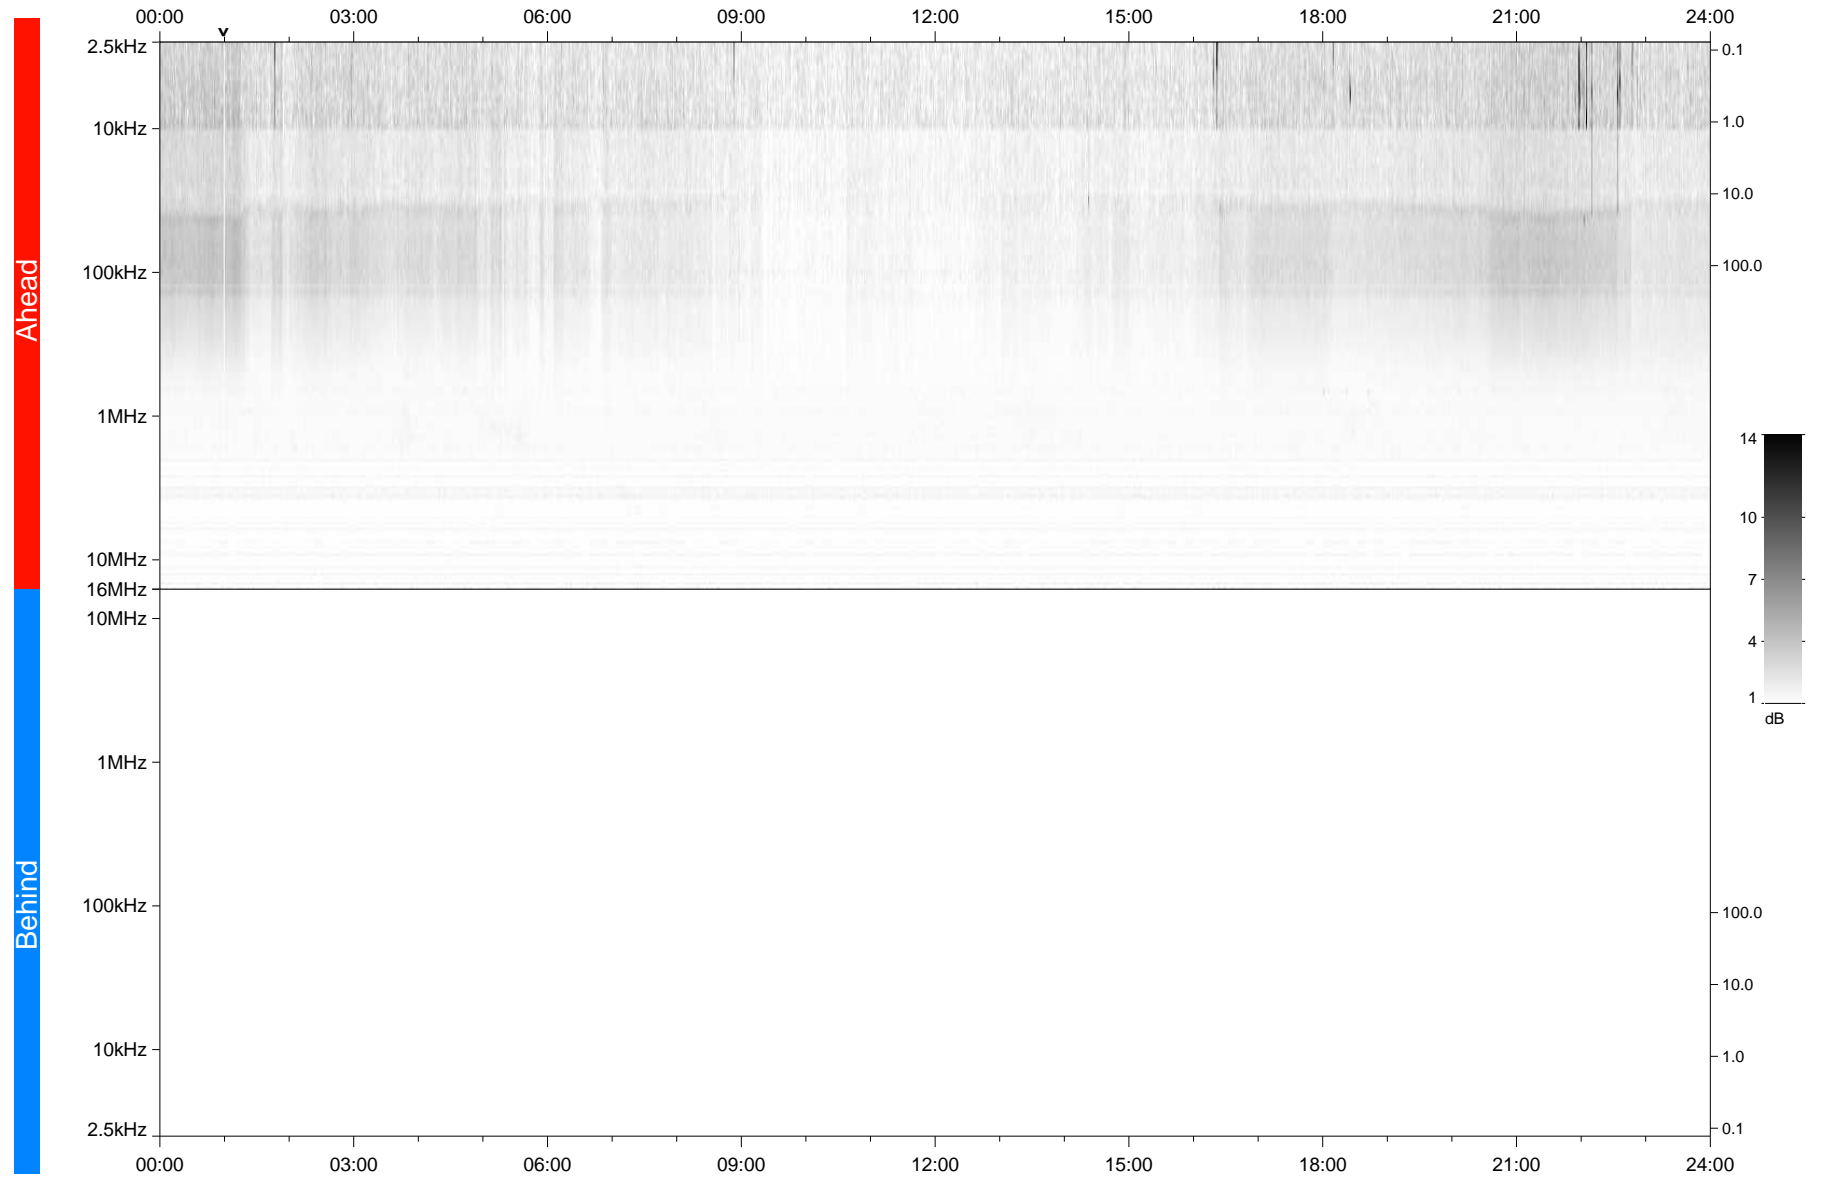

# STEREO/WAVES Daily Summary - 07-Jul-2021 (DOY 188)

Ahead source file: swaves\_ahead\_2021\_188\_1\_05.fin  
Ahead PSE Angle: -47.2°

Behind PSE Angle: 41.4°  
Behind source file: No STEREO-B data

Time (UTC)

file: stereo\_swaves\_daily-summary\_gray\_20210707\_v03  
made by: space.umn.edu on macOS with TDL 8.8.2 on 2022-08-24 18:04:35, with TLib V945 / dynspec V311