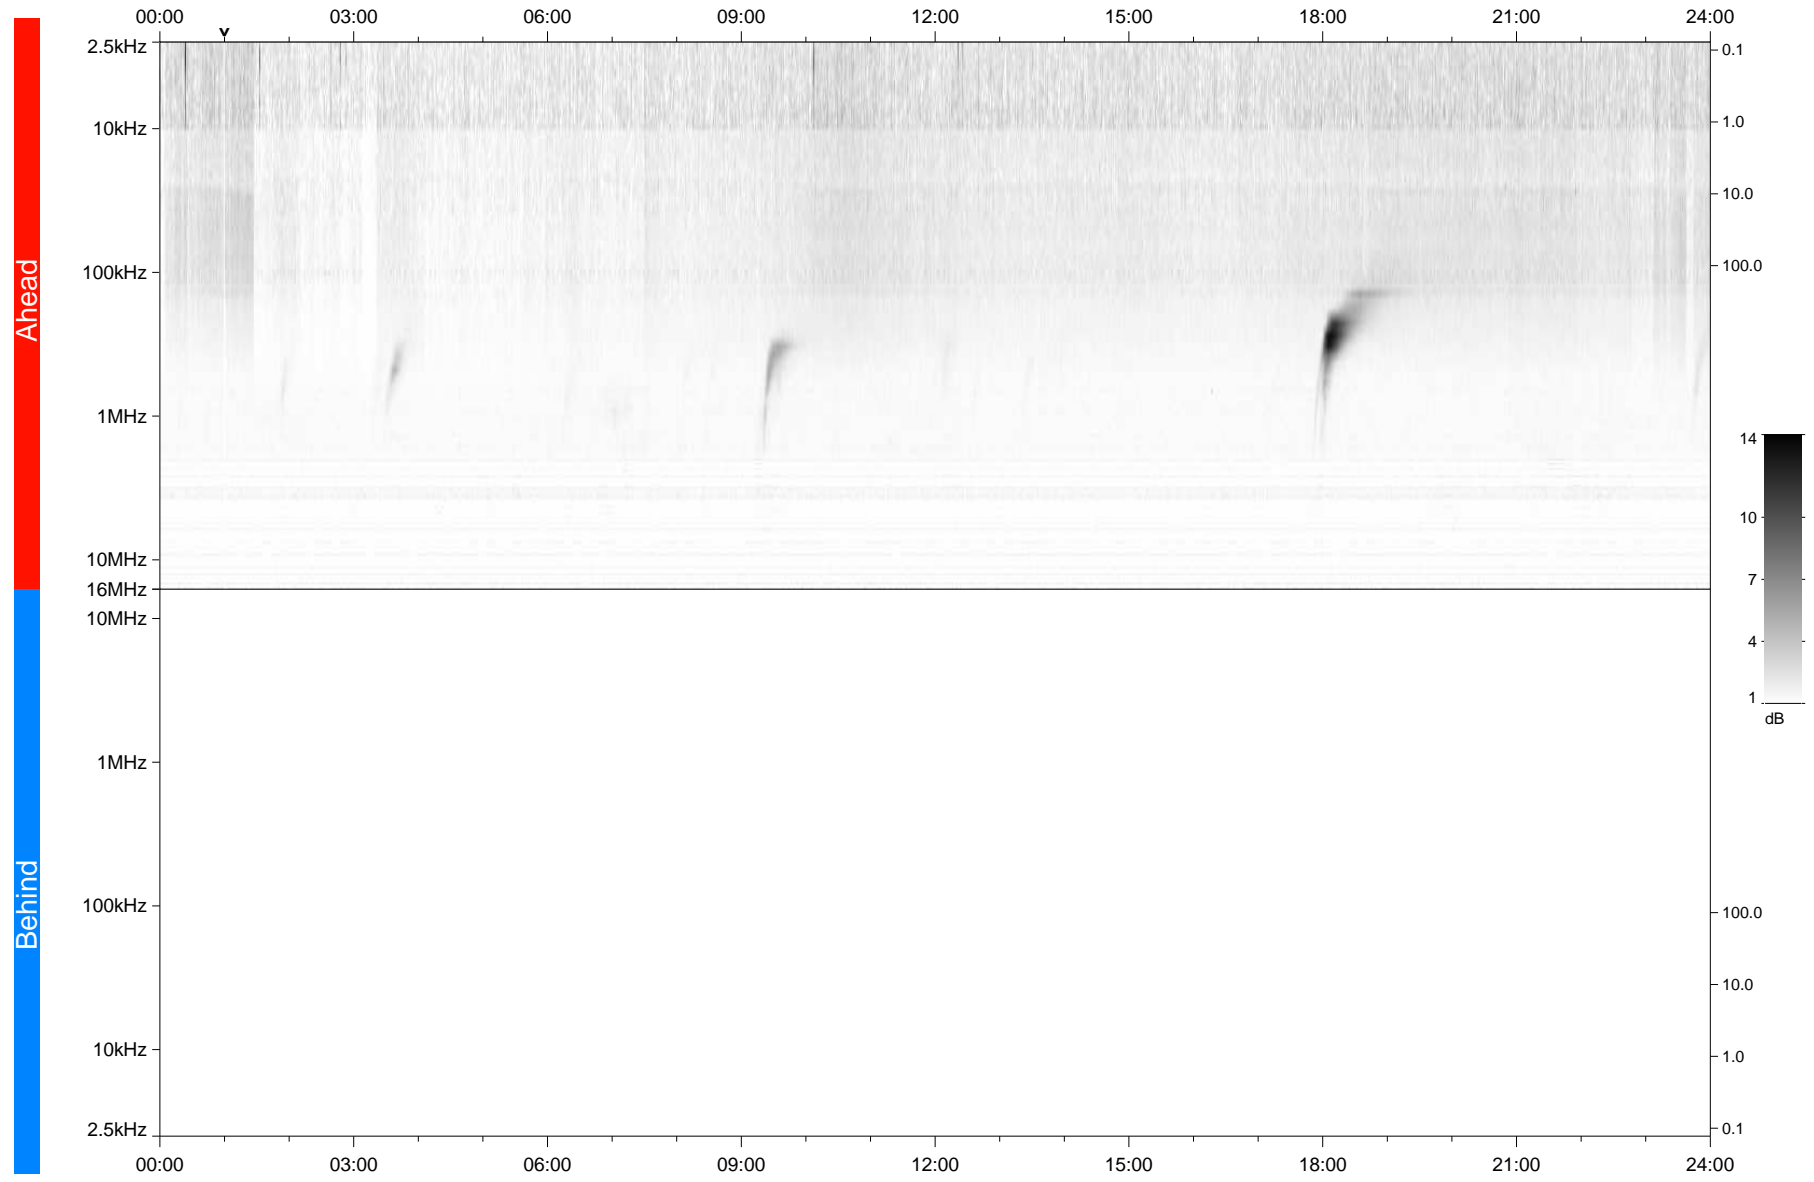

# STEREO/WAVES Daily Summary - 29-Jun-2021 (DOY 180)

Ahead source file: swaves\_ahead\_2021\_180\_1\_05.fin  
Ahead PSE Angle: -47.9°

Behind PSE Angle: 42.1°  
Behind source file: No STEREO-B data

Time (UTC)

file: stereo\_swaves\_daily-summary\_gray\_20210629\_v04  
made by: space.umn.edu on macOS with TDL 8.8.2 on 2022-10-02 16:51:28, with TLib V945 / dynspec V311