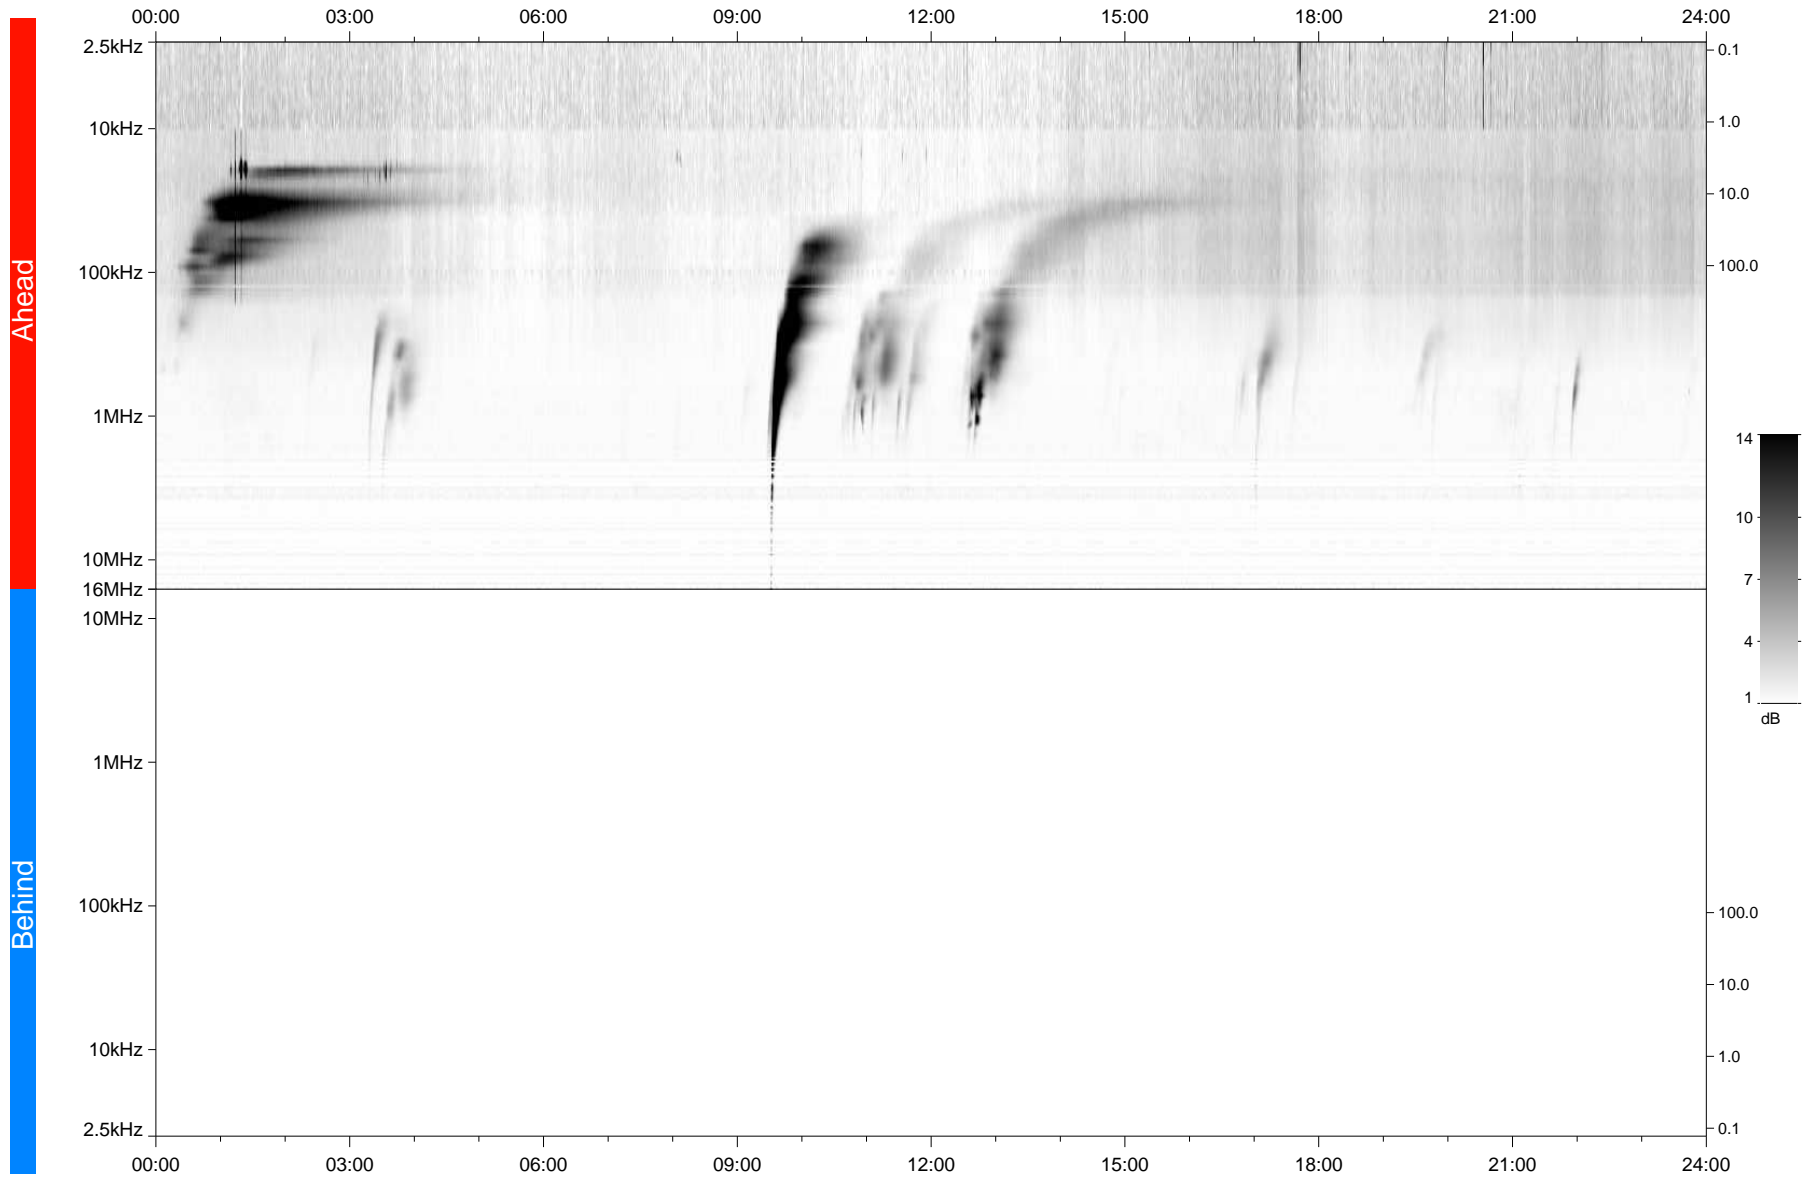

# STEREO/WAVES Daily Summary - 28-Jun-2021 (DOY 179)

Ahead source file: swaves\_ahead\_2021\_179\_1\_05.fin  
Ahead PSE Angle: -48.0°

Behind PSE Angle: 42.3°  
Behind source file: No STEREO-B data

Time (UTC)

file: stereo\_swaves\_daily-summary\_gray\_20210628\_v03  
made by: space.umn.edu on macOS with TDL 8.8.2 on 2022-08-24 17:52:16, with TLib V945 / dynspec V311