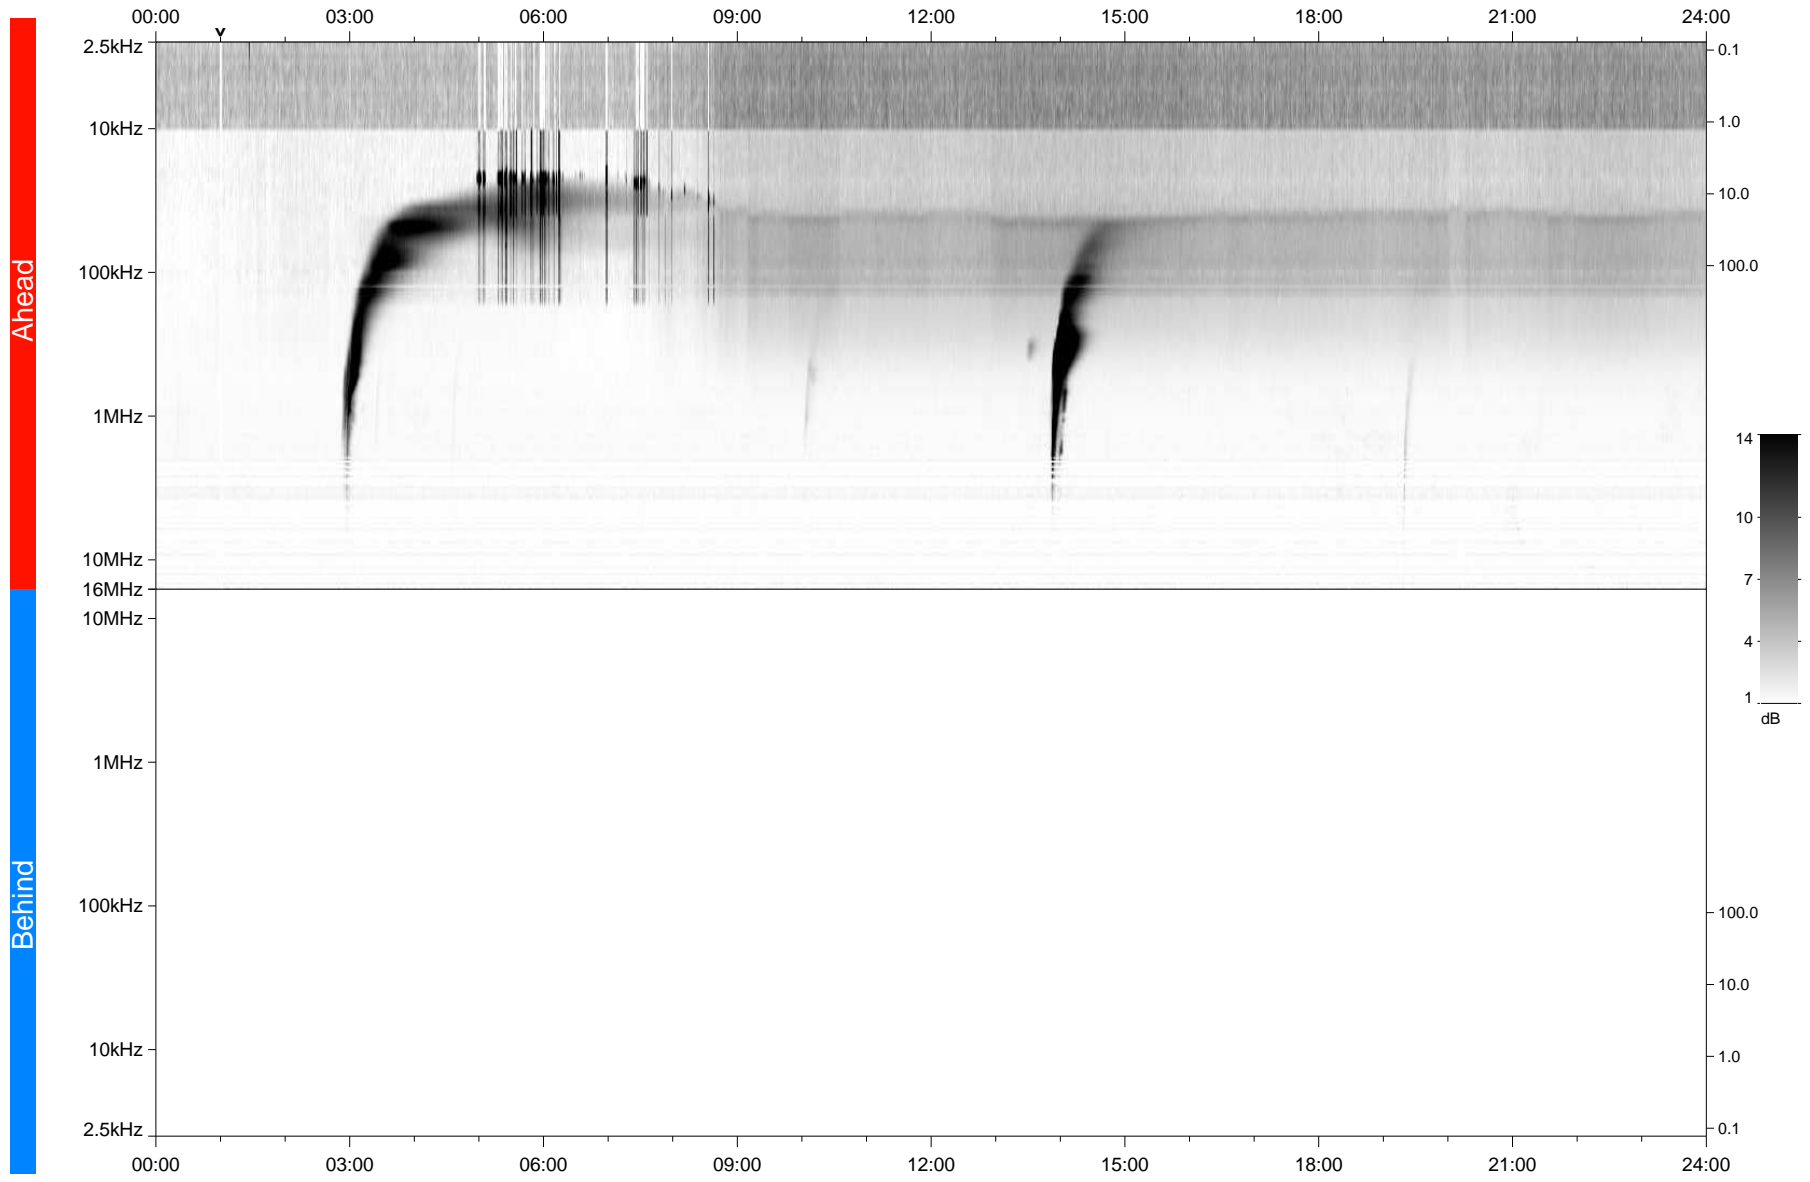

# STEREO/WAVES Daily Summary - 25-Jun-2021 (DOY 176)

Ahead source file: swaves\_ahead\_2021\_176\_1\_05.fin  
Ahead PSE Angle: -48.3°

Behind PSE Angle: 42.5°  
Behind source file: No STEREO-B data

Time (UTC)

file: stereo\_swaves\_daily-summary\_gray\_20210625\_v03  
made by: space.umn.edu on macOS with TDL 8.8.2 on 2022-08-24 17:48:09, with TLib V945 / dynspec V311