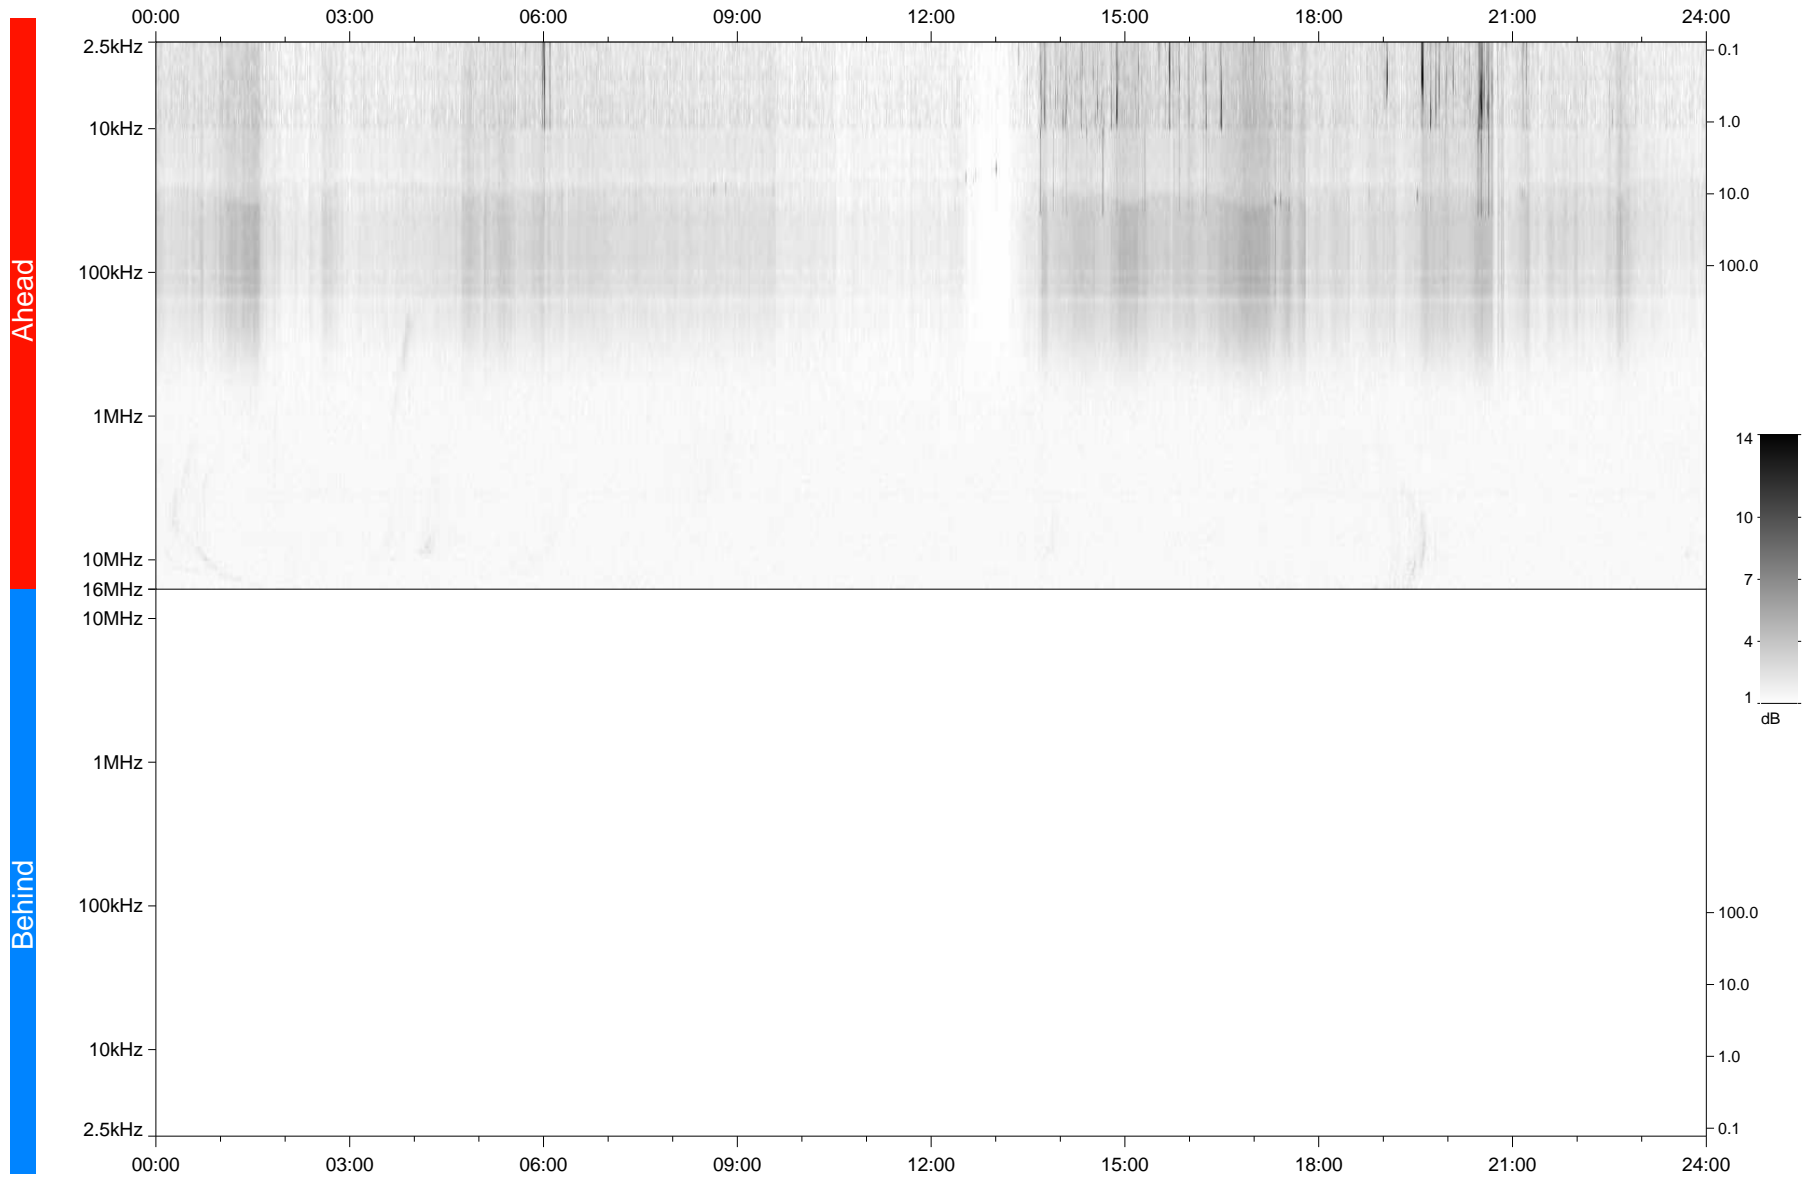

# STEREO/WAVES Daily Summary - 25-May-2021 (DOY 145)

Ahead source file: swaves\_ahead\_2021\_145\_1\_06.fin  
Ahead PSE Angle: -51.0°

Behind PSE Angle: 45.8°  
Behind source file: No STEREO-B data

Time (UTC)

file: stereo\_swaves\_daily-summary\_gray\_20210525\_v03  
made by: space.umn.edu on macOS with TDL 8.8.2 on 2022-08-24 17:03:48, with TLib V945 / dynspec V311