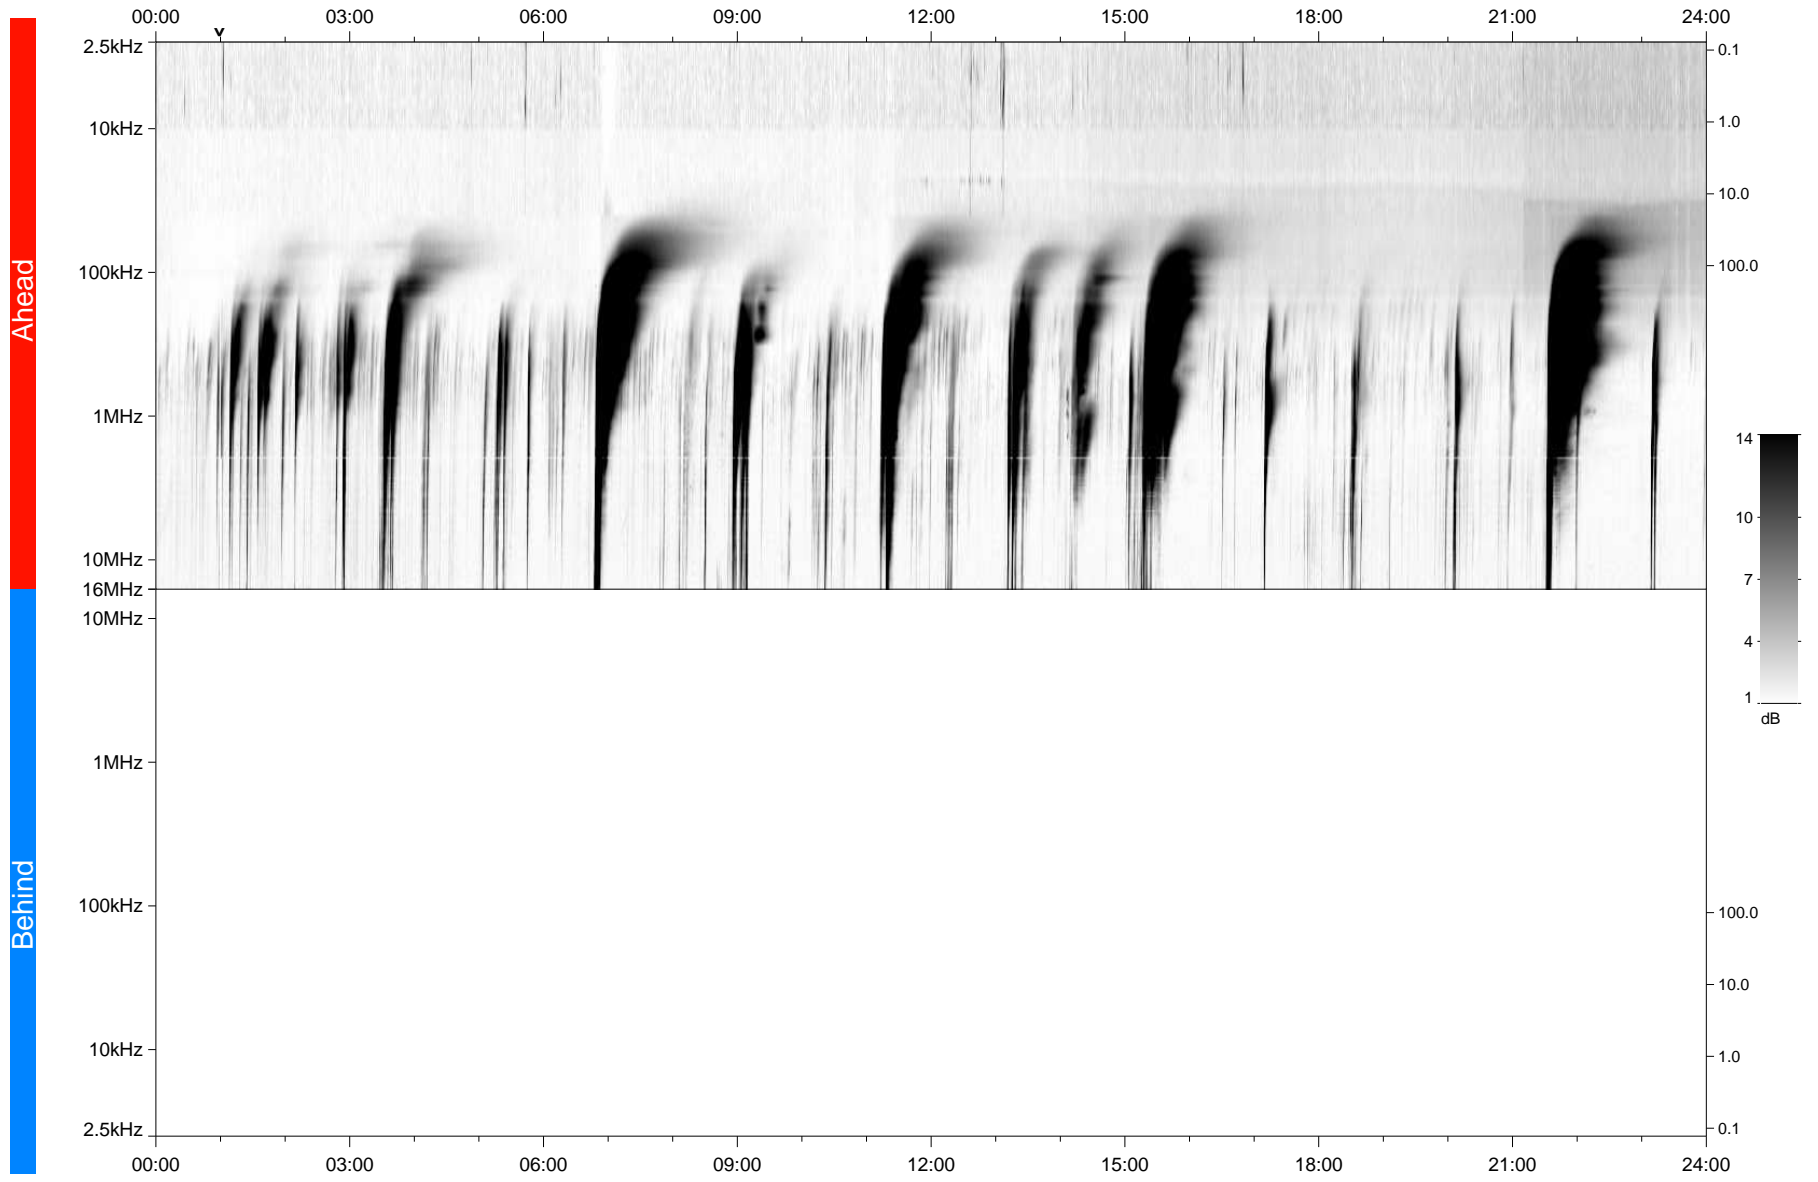

# STEREO/WAVES Daily Summary - 22-May-2021 (DOY 142)

Ahead source file: swaves\_ahead\_2021\_142\_1\_05.fin  
Ahead PSE Angle: -51.2°

Behind PSE Angle: 46.1°  
Behind source file: No STEREO-B data

Time (UTC)

file: stereo\_swaves\_daily-summary\_gray\_20210522\_v04  
made by: space.umn.edu on macOS with IDL 8.8.2 on 2022-10-02 15:51:30, with TLib V945 / dynspec V311