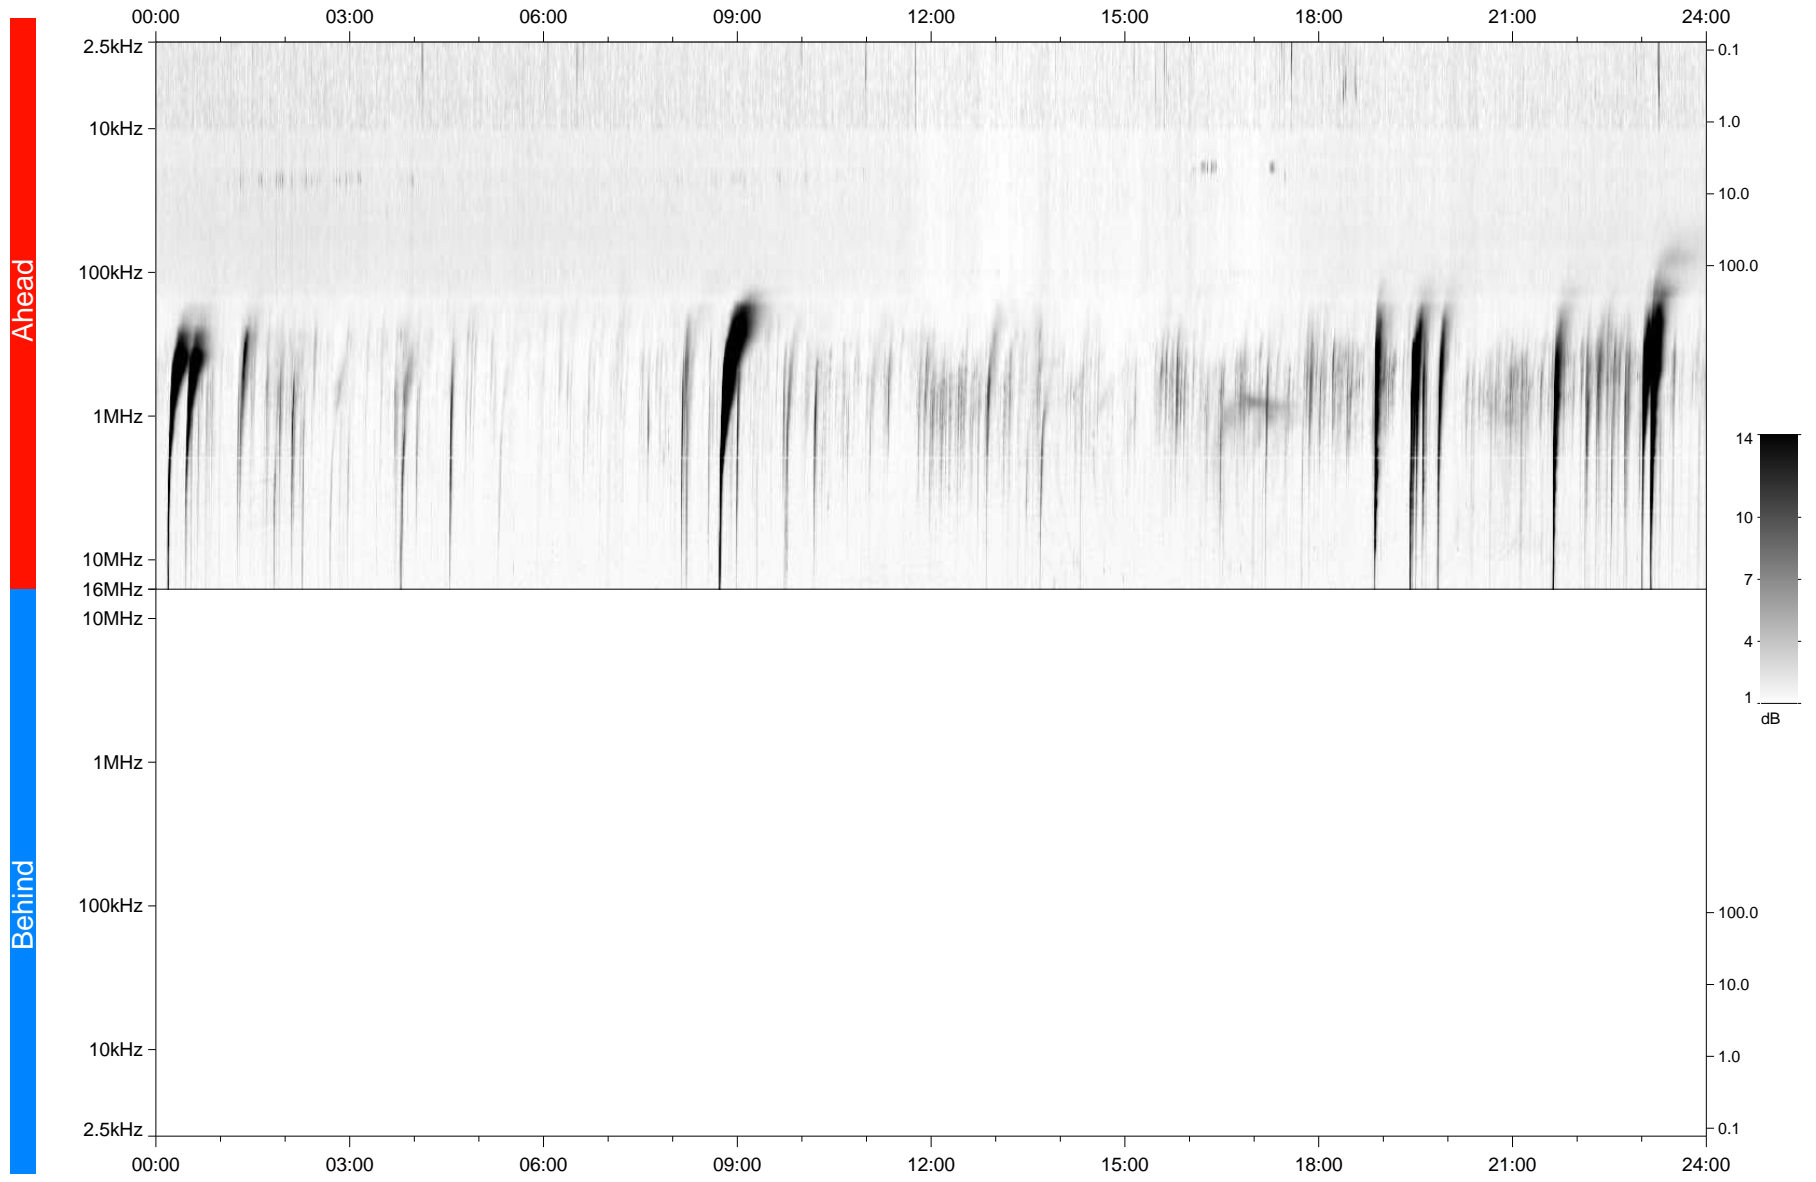

# STEREO/WAVES Daily Summary - 21-May-2021 (DOY 141)

Ahead source file: swaves\_ahead\_2021\_141\_1\_05.fin  
Ahead PSE Angle: -51.3°

Behind PSE Angle: 46.1°  
Behind source file: No STEREO-B data

Time (UTC)

file: stereo\_swaves\_daily-summary\_gray\_20210521\_v04  
made by: space.umn.edu on macOS with IDL 8.8.2 on 2022-10-02 15:49:39, with TLib V945 / dynspec V311