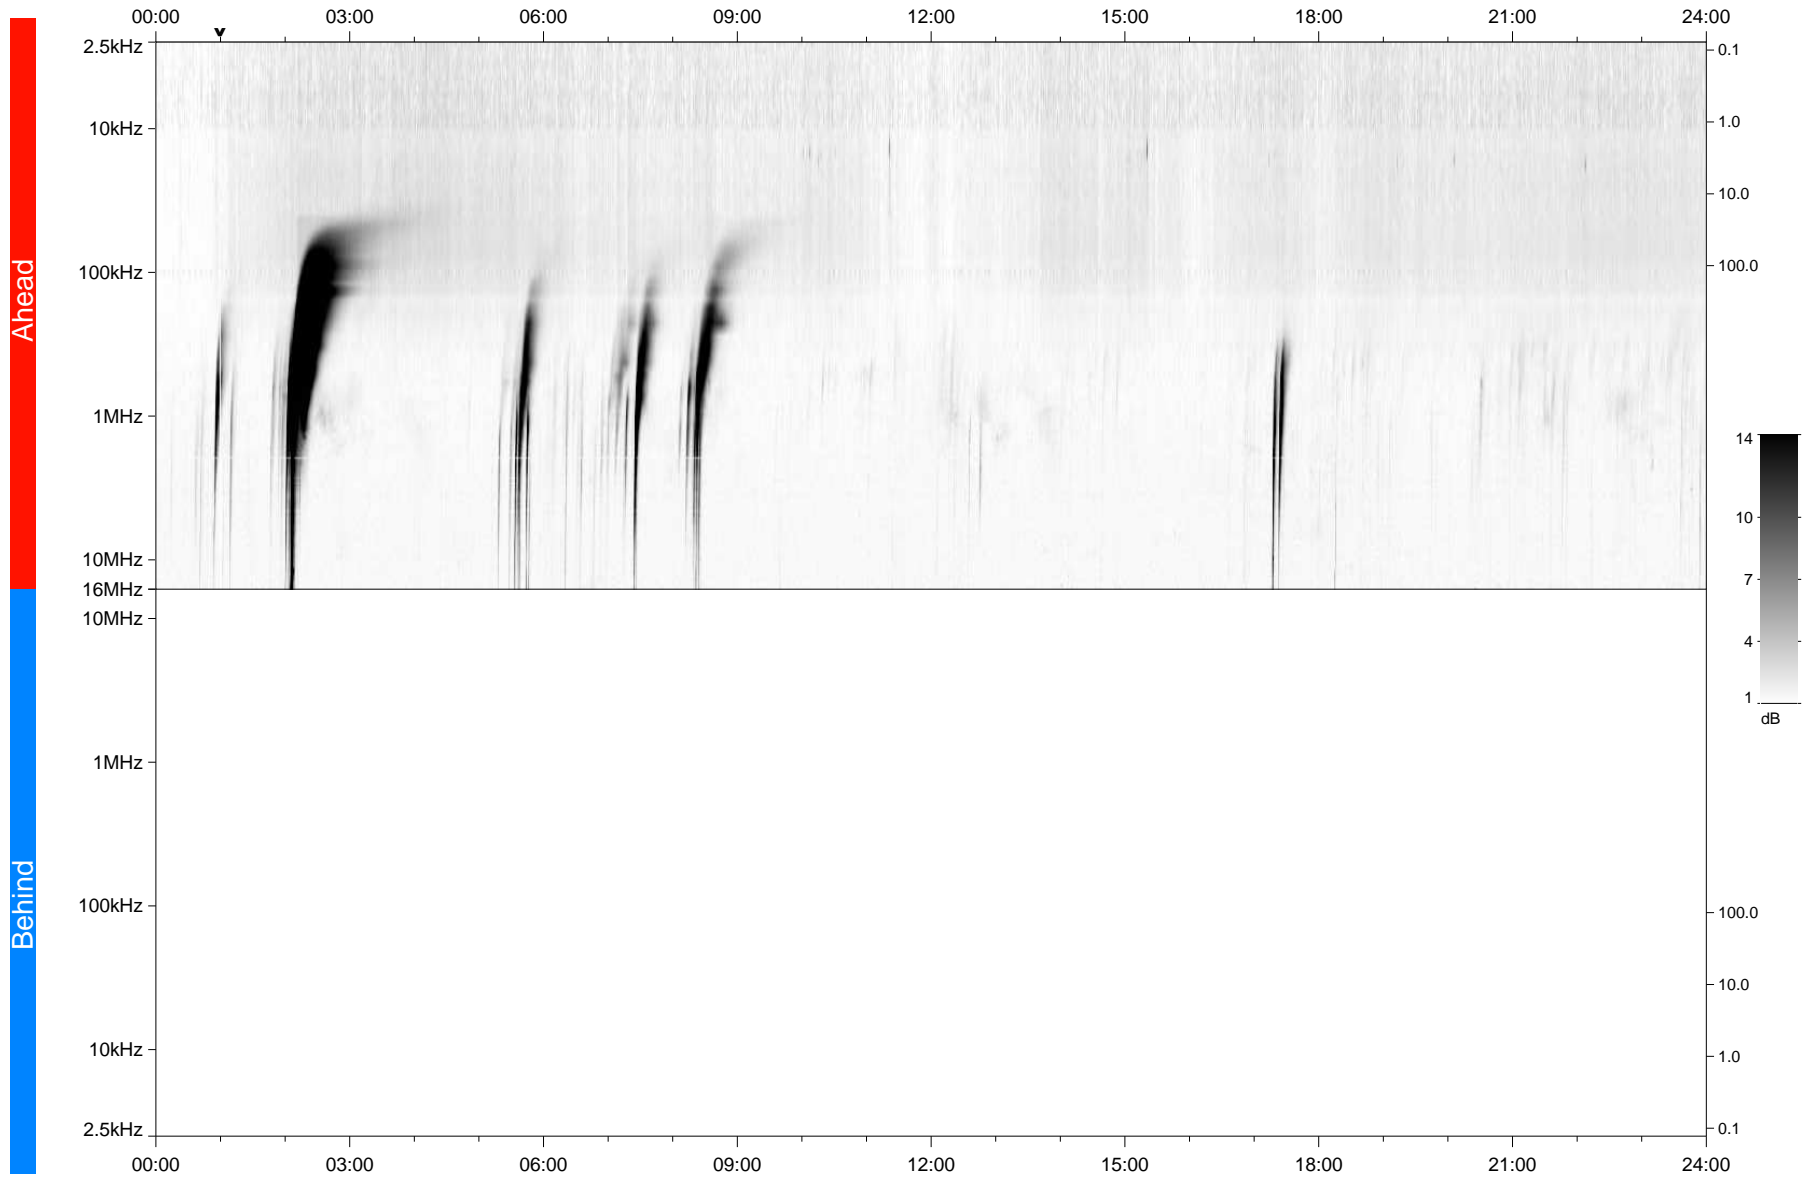

# STEREO/WAVES Daily Summary - 18-May-2021 (DOY 138)

Ahead source file: swaves\_ahead\_2021\_138\_1\_05.fin  
Ahead PSE Angle: -51.5°

Behind PSE Angle: 46.5°  
Behind source file: No STEREO-B data

Time (UTC)

file: stereo\_swaves\_daily-summary\_gray\_20210518\_v04  
made by: space.umn.edu on macOS with IDL 8.8.2 on 2022-10-02 15:44:07, with TLib V945 / dynspec V311