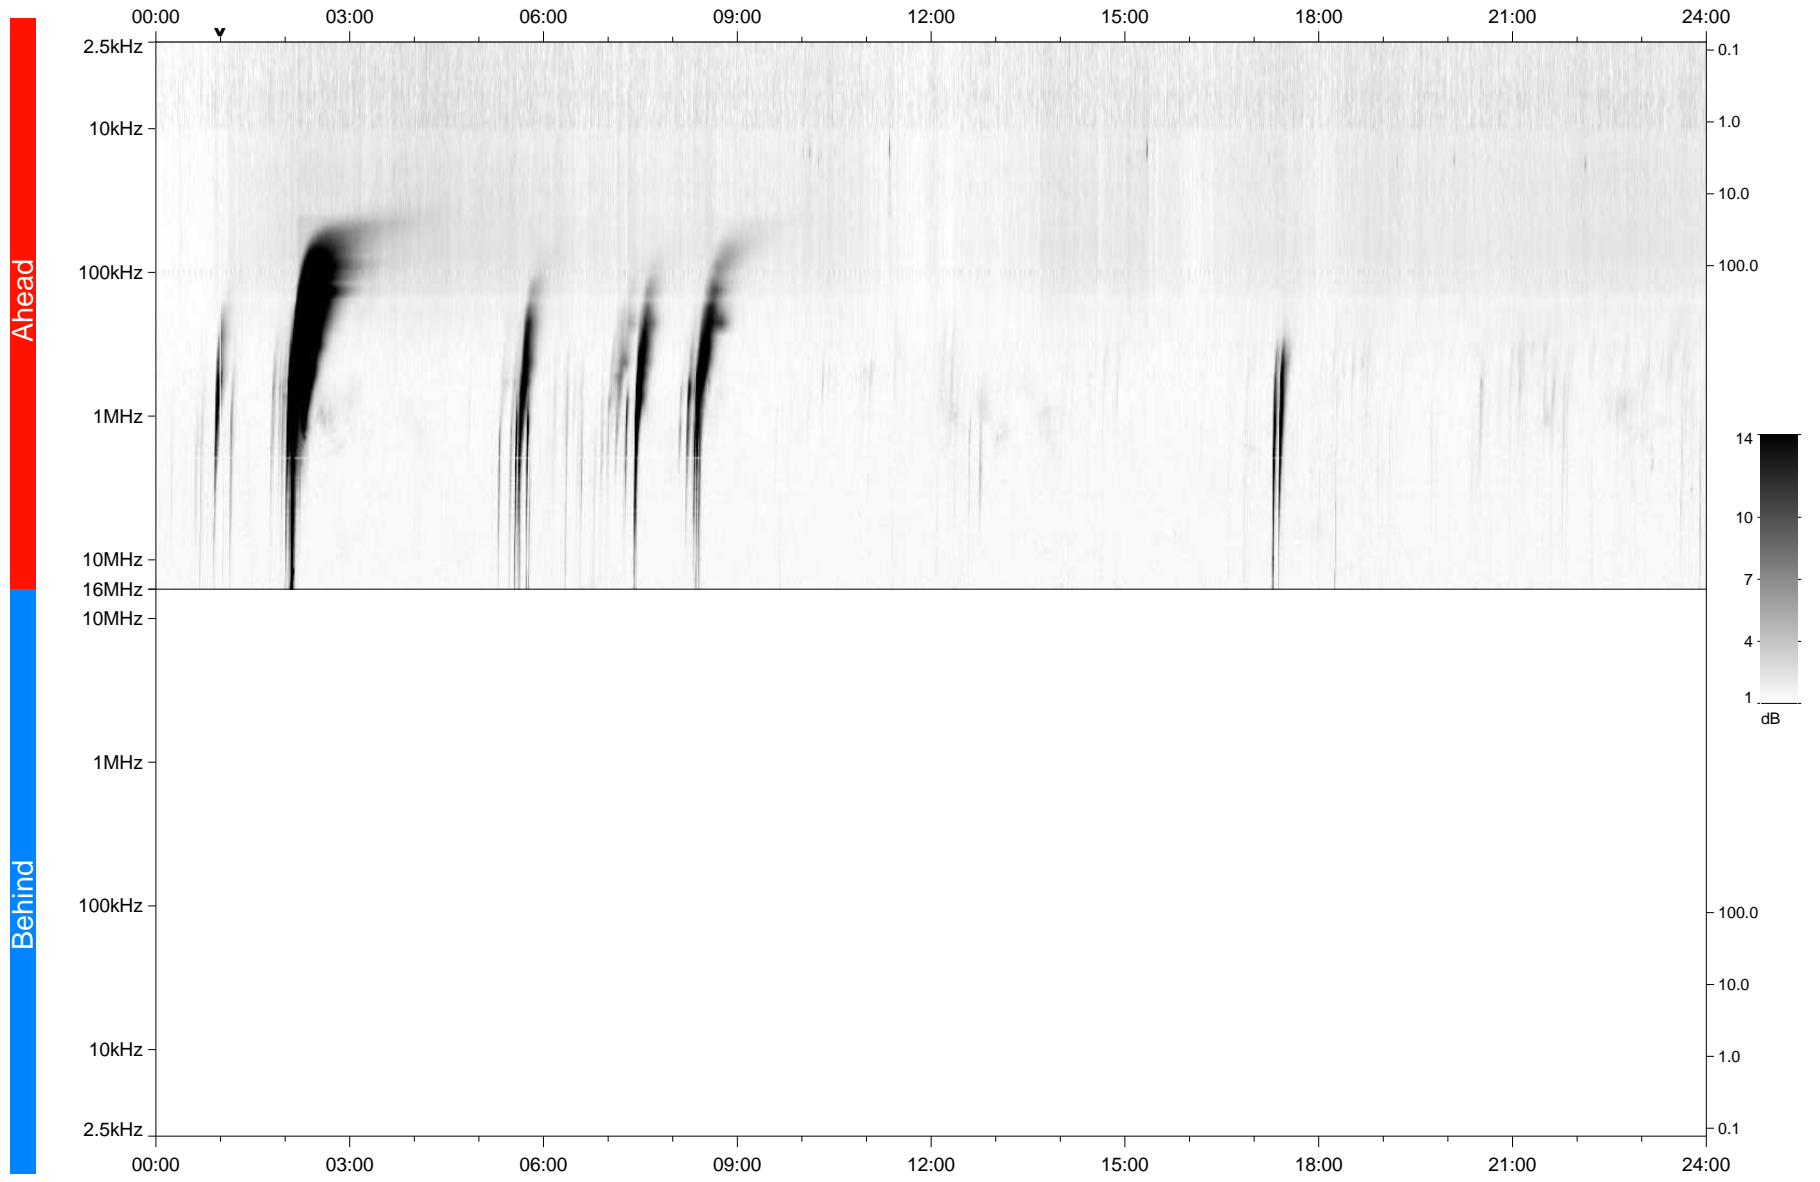

STEREO/WAVES Daily Summary - 18-May-2021 (DOY 138)

Ahead source file: swaves_ahead_2021_138_1_05.fin
Ahead PSE Angle: -51.5°

Behind PSE Angle: 46.5°
Behind source file: No STEREO-B data

Time (UTC)

file: stereo_swaves_daily-summary_gray_20210518_v03
made by: space.umn.edu on macOS with IDL 8.8.2 on 2022-08-24 16:51:51, with TLib V945 / dynspec V311