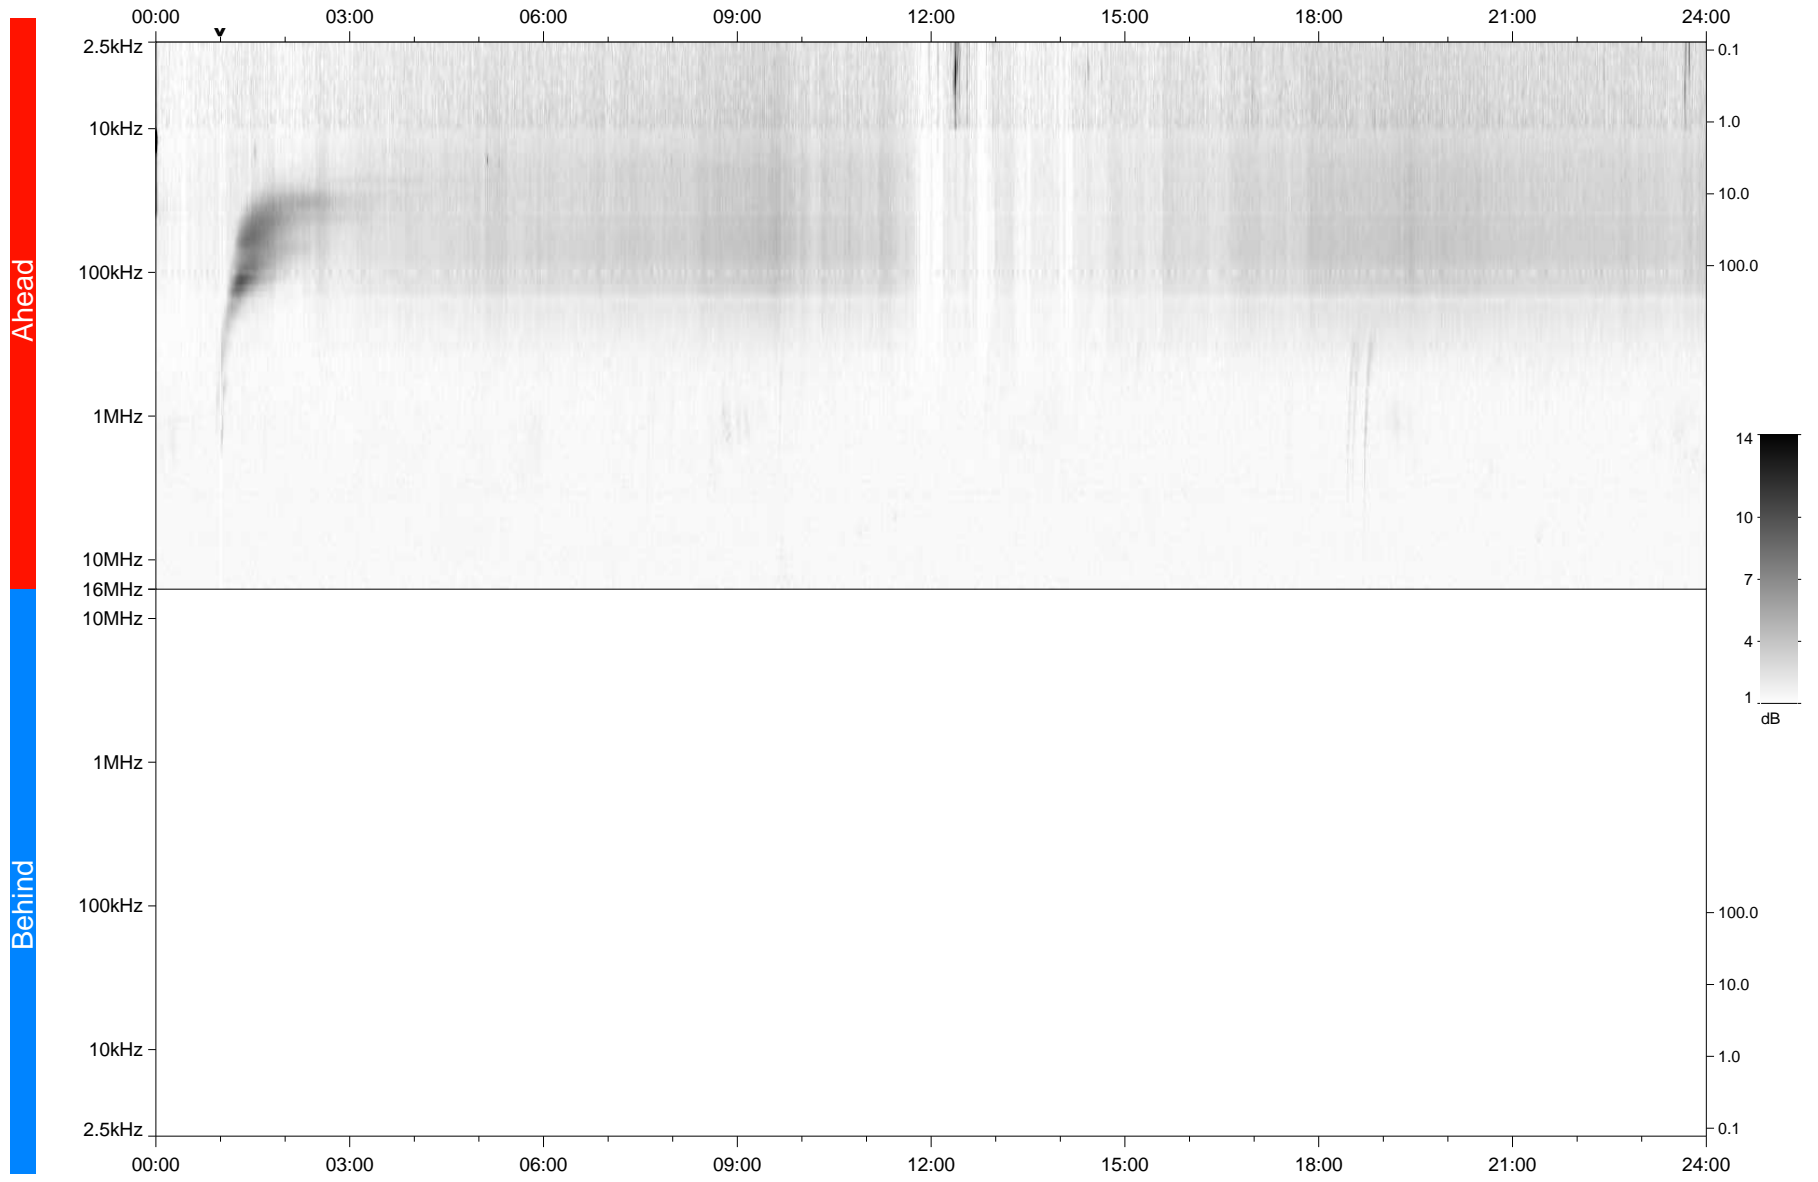

# STEREO/WAVES Daily Summary - 14-May-2021 (DOY 134)

Ahead source file: swaves\_ahead\_2021\_134\_1\_05.fin  
Ahead PSE Angle: -51.8°

Behind PSE Angle: 46.9°  
Behind source file: No STEREO-B data

Time (UTC)

file: stereo\_swaves\_daily-summary\_gray\_20210514\_v04  
made by: space.umn.edu on macOS with TDL 8.8.2 on 2022-10-02 15:36:43, with TLib V945 / dynspec V311