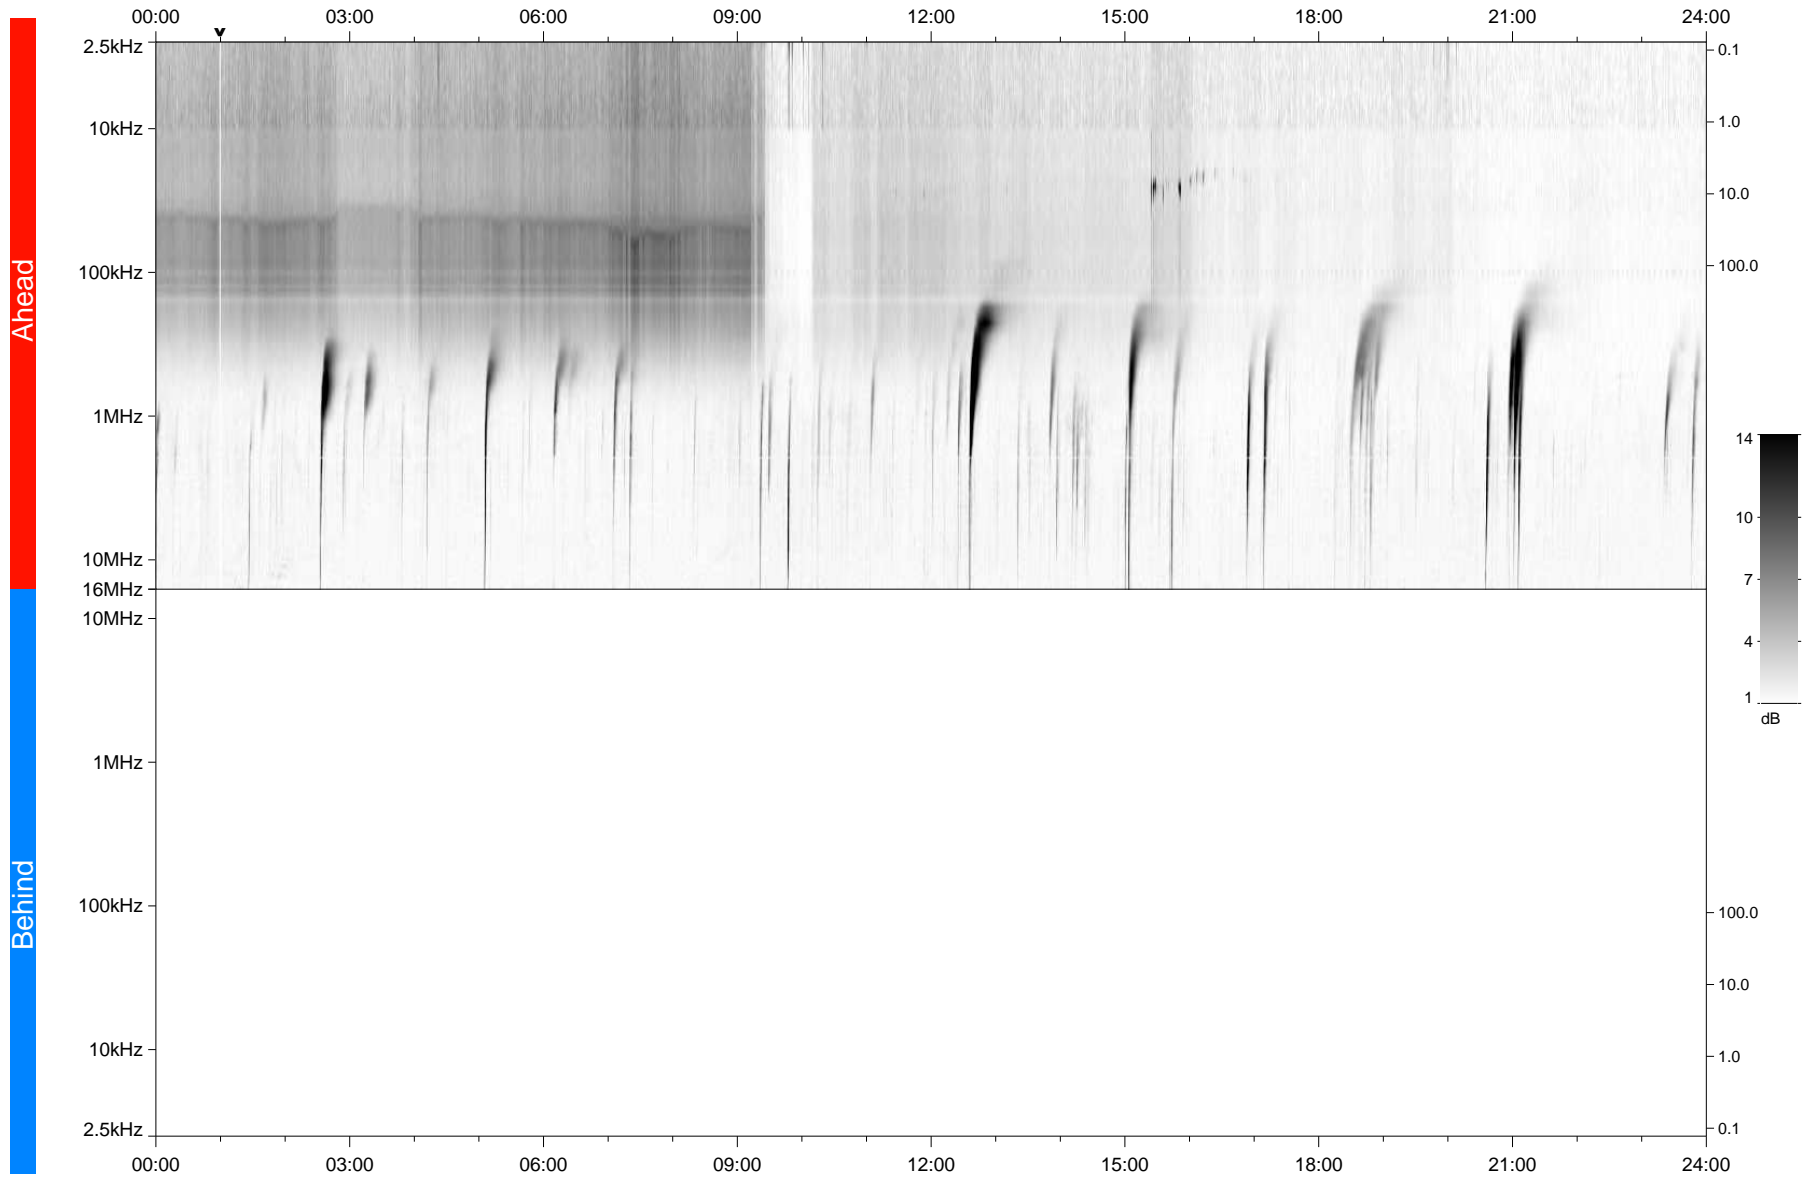

# STEREO/WAVES Daily Summary - 08-May-2021 (DOY 128)

Ahead source file: swaves\_ahead\_2021\_128\_1\_05.fin  
Ahead PSE Angle: -52.2°

Behind PSE Angle: 47.6°  
Behind source file: No STEREO-B data

Time (UTC)

file: stereo\_swaves\_daily-summary\_gray\_20210508\_v04  
made by: space.umn.edu on macOS with TDL 8.8.2 on 2022-10-02 15:25:39, with TMLib V945 / dynspec V311