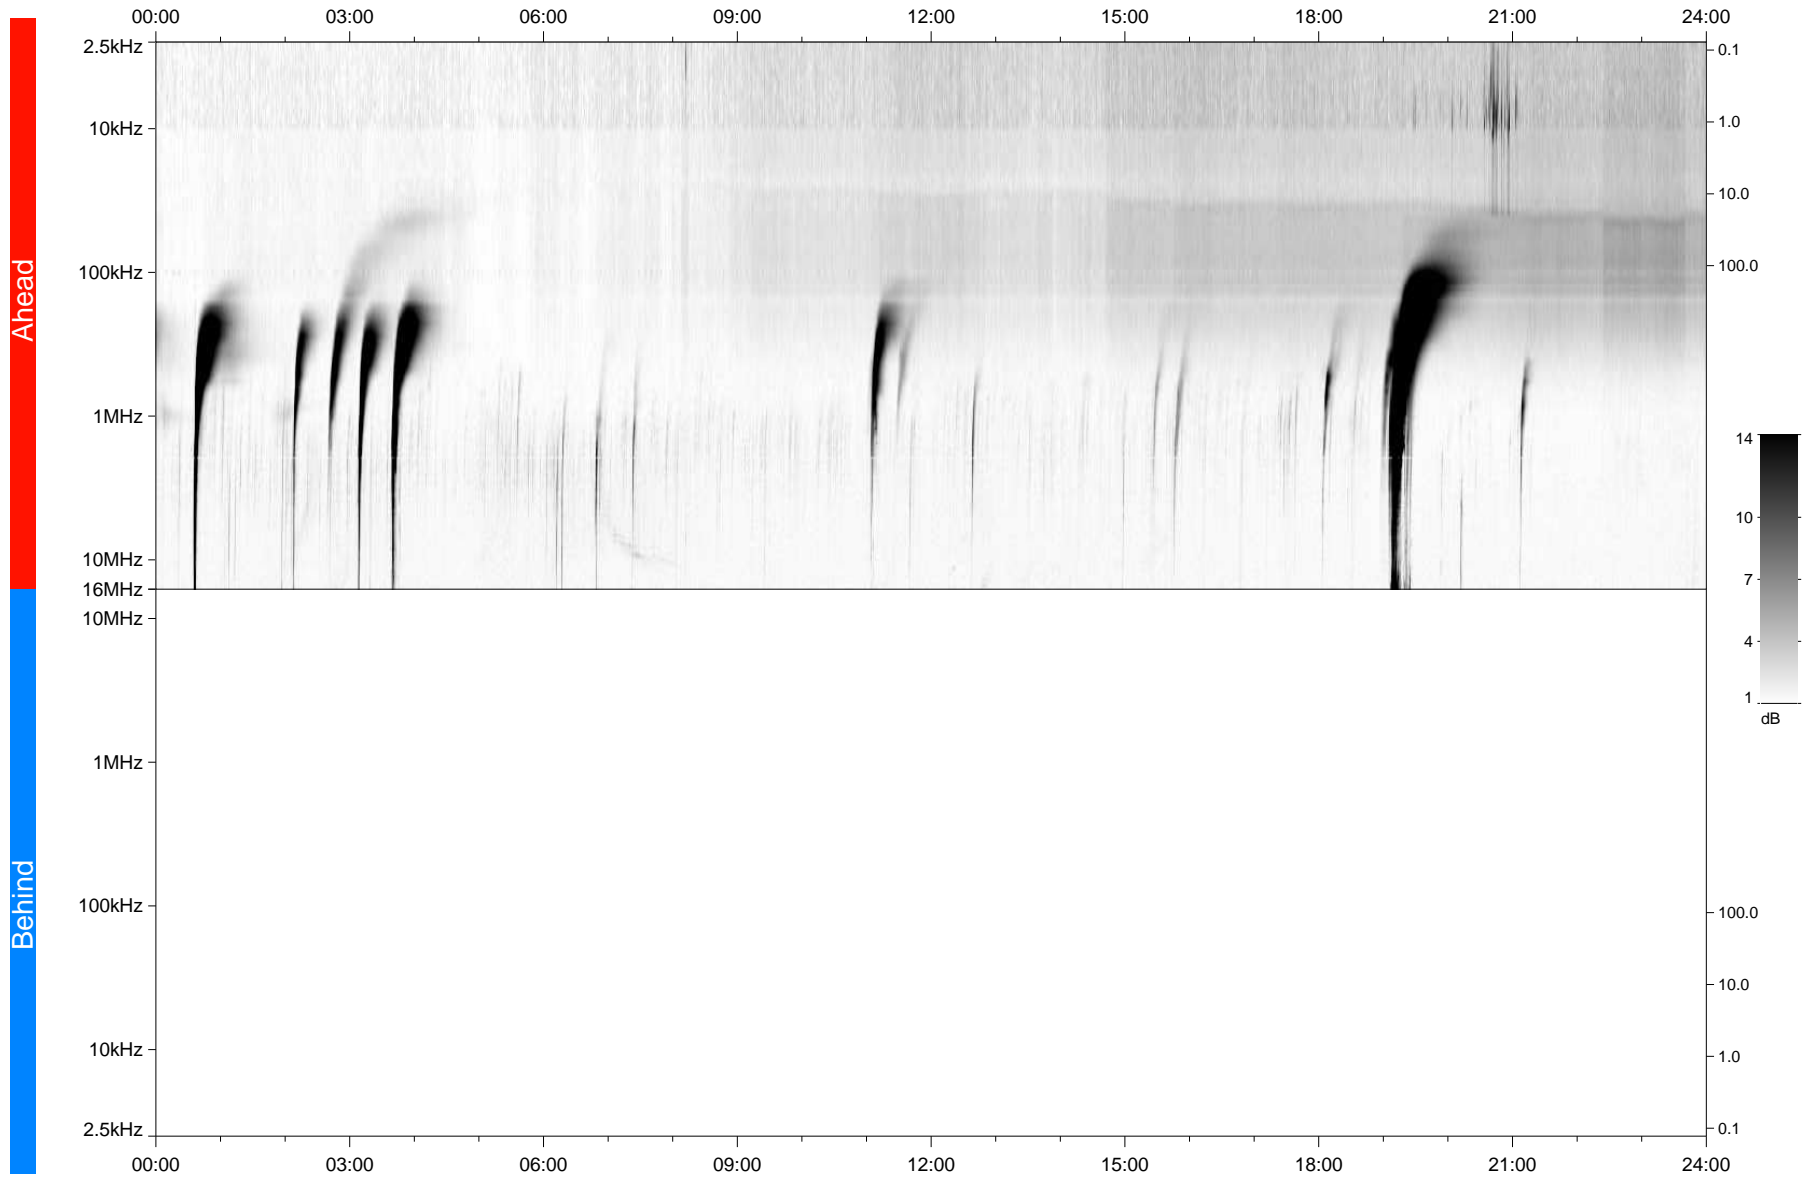

# STEREO/WAVES Daily Summary - 07-May-2021 (DOY 127)

Ahead source file: swaves\_ahead\_2021\_127\_1\_05.fin  
Ahead PSE Angle: -52.4°

Behind PSE Angle: 47.6°  
Behind source file: No STEREO-B data

Time (UTC)

file: stereo\_swaves\_daily-summary\_gray\_20210507\_v04  
made by: space.umn.edu on macOS with IDL 8.8.2 on 2022-10-02 15:23:46, with TMLib V945 / dynspec V311