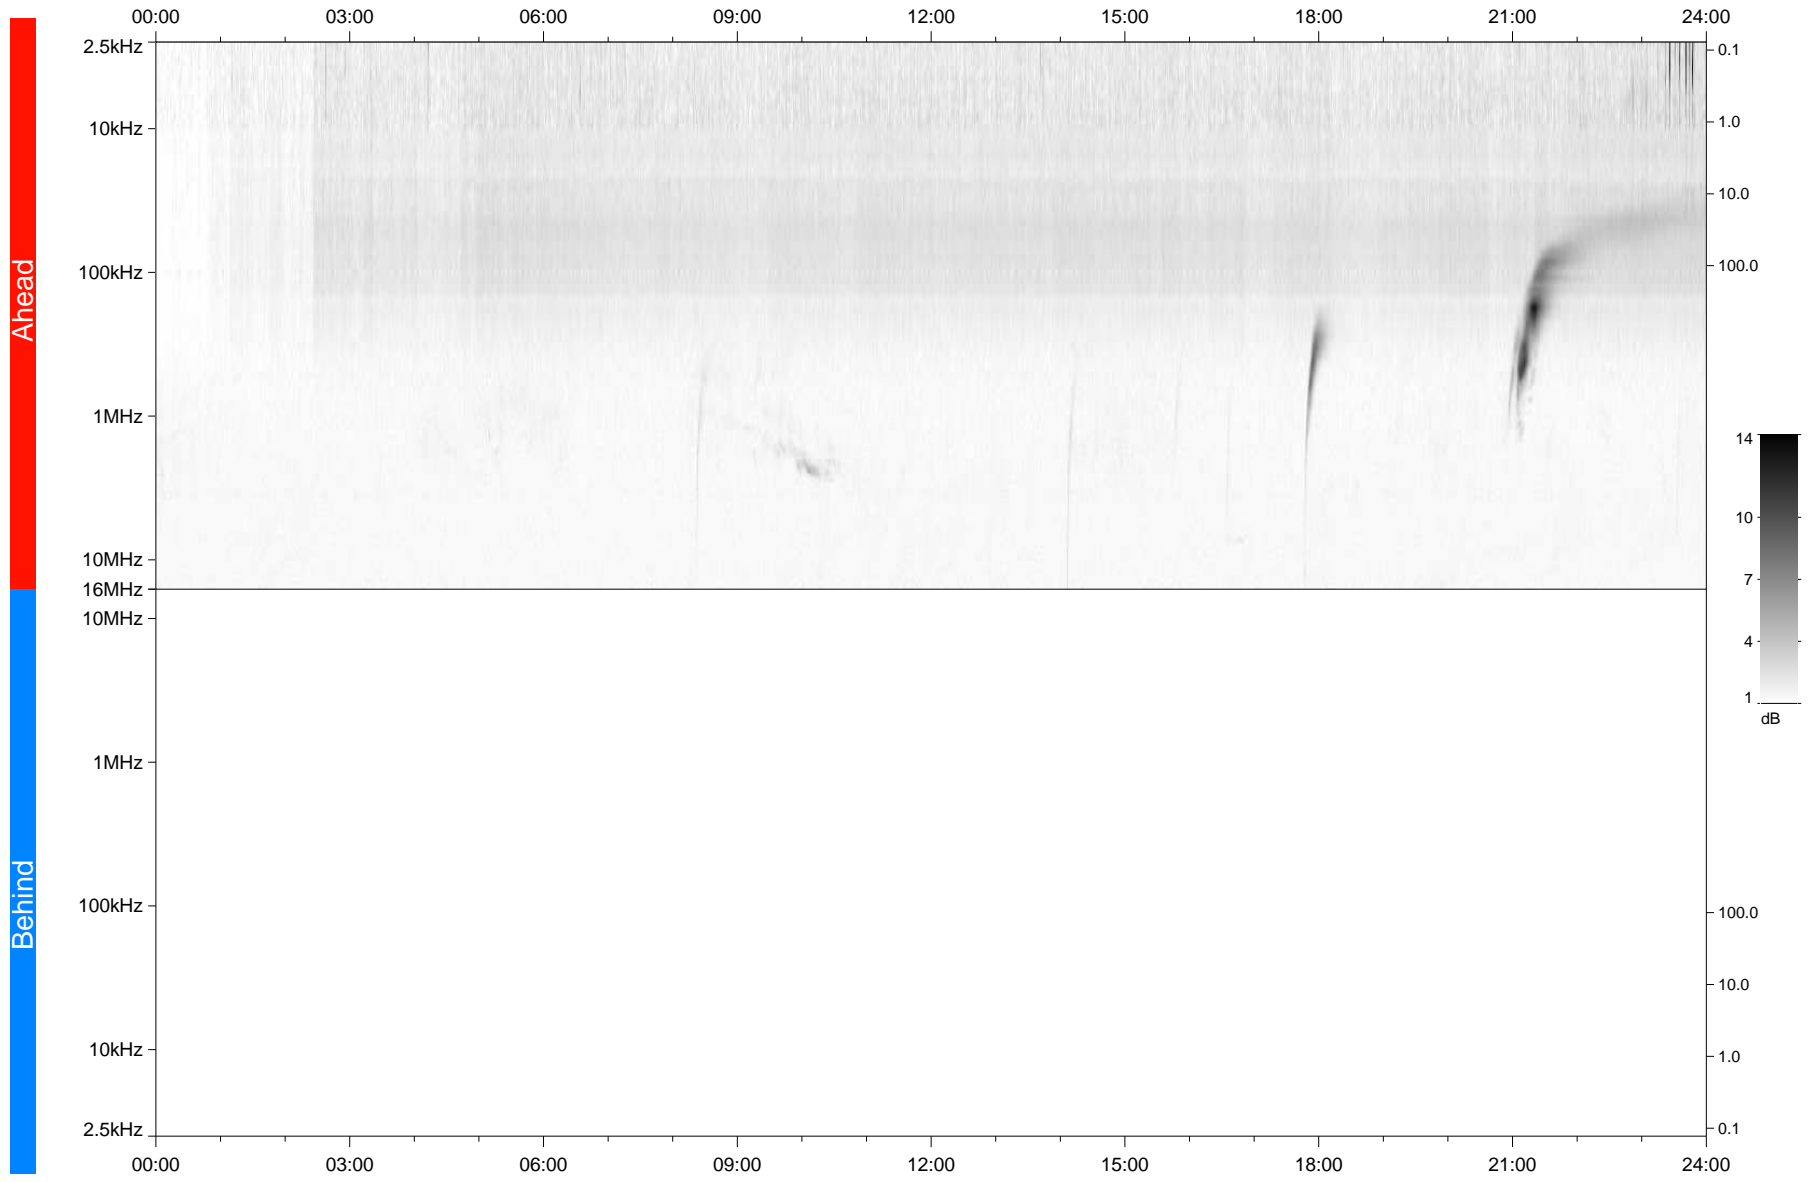

# STEREO/WAVES Daily Summary - 03-May-2021 (DOY 123)

Ahead source file: swaves\_ahead\_2021\_123\_1\_05.fin  
Ahead PSE Angle: -52.6°

Behind PSE Angle: 48.1°  
Behind source file: No STEREO-B data

Time (UTC)

file: stereo\_swaves\_daily-summary\_gray\_20210503\_v03  
made by: space.umn.edu on macOS with IDL 8.8.2 on 2022-08-24 16:26:11, with TLib V945 / dynspec V311