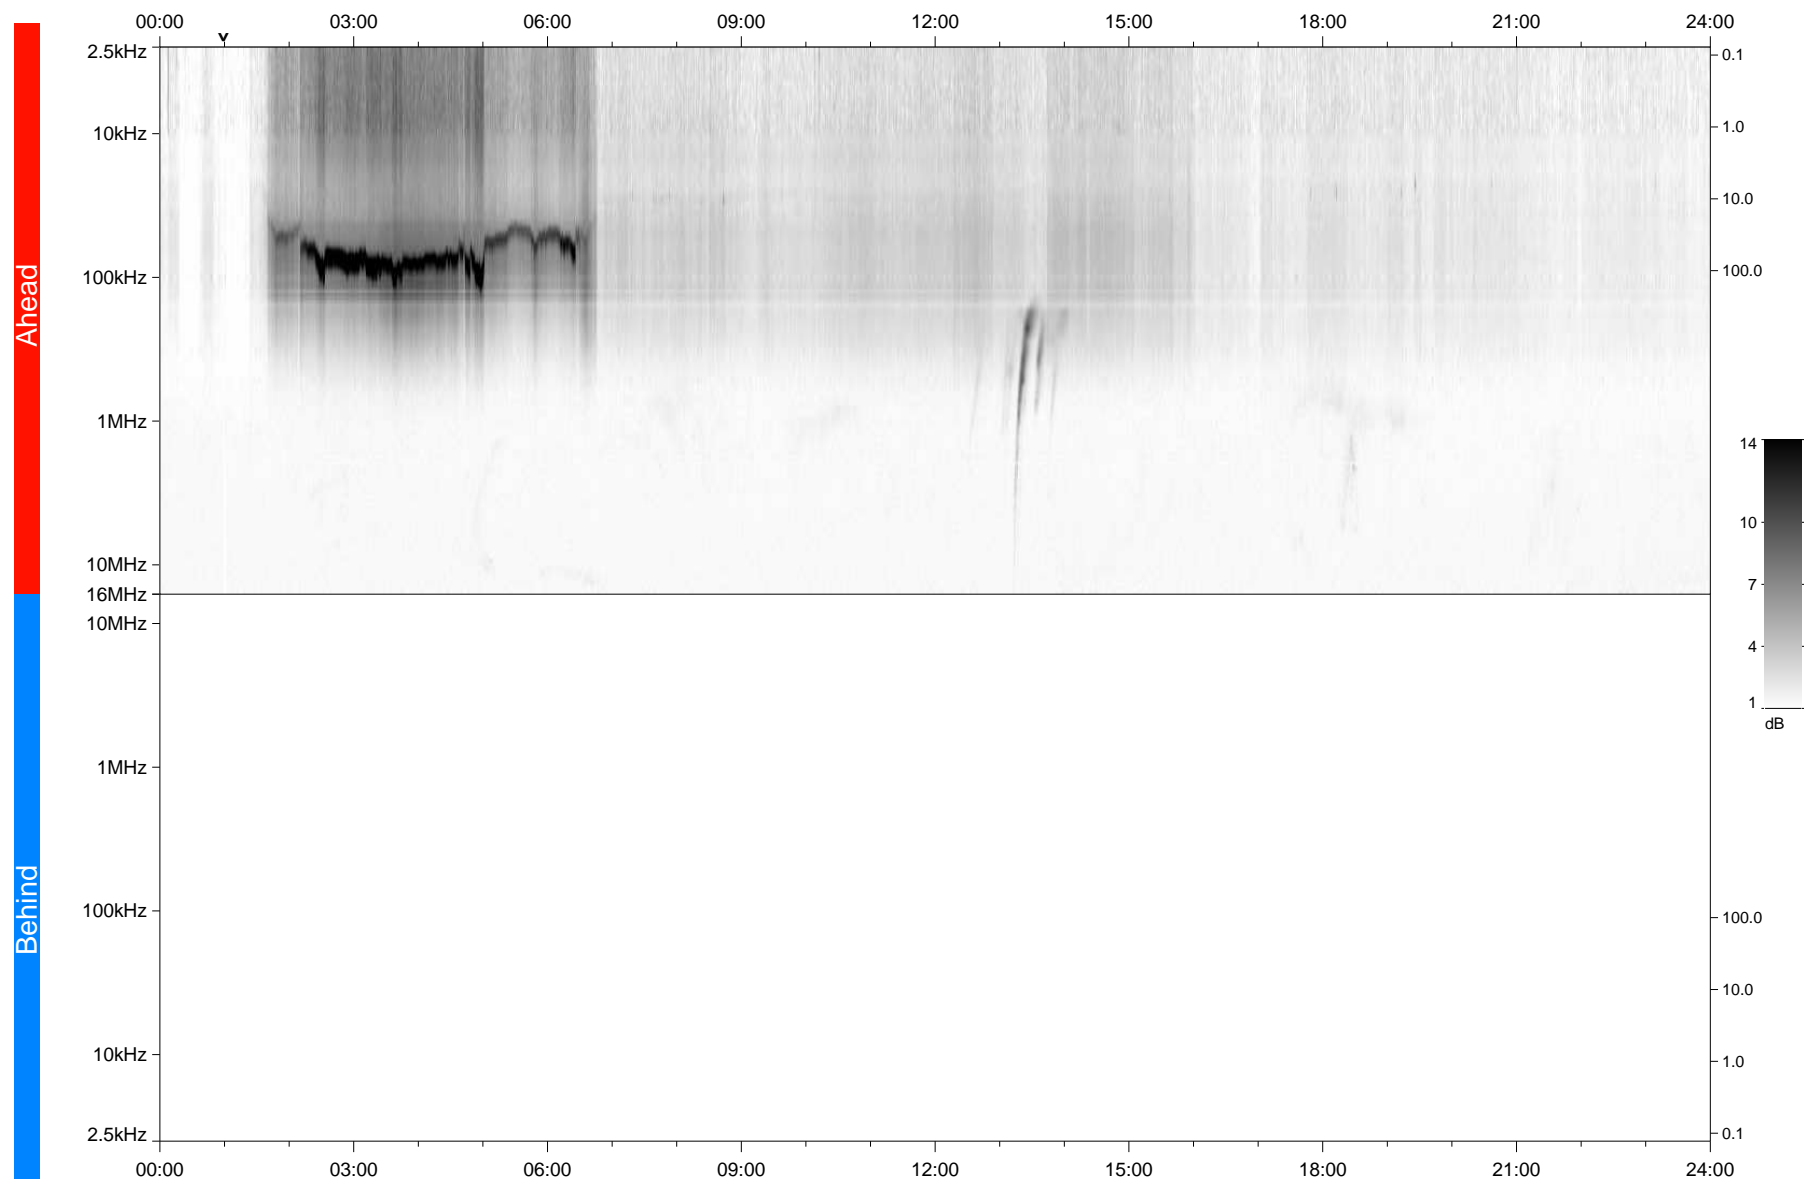

# STEREO/WAVES Daily Summary - 30-Apr-2021 (DOY 120)

Ahead source file: swaves\_ahead\_2021\_120\_1\_05.fin  
Ahead PSE Angle: -52.8°

Behind PSE Angle: 48.4°  
Behind source file: No STEREO-B data

Time (UTC)

file: stereo\_swaves\_daily-summary\_gray\_20210430\_v03  
made by: space.umn.edu on macOS with IDL 8.8.2 on 2022-08-24 16:21:04, with TMLib V945 / dynspec V311