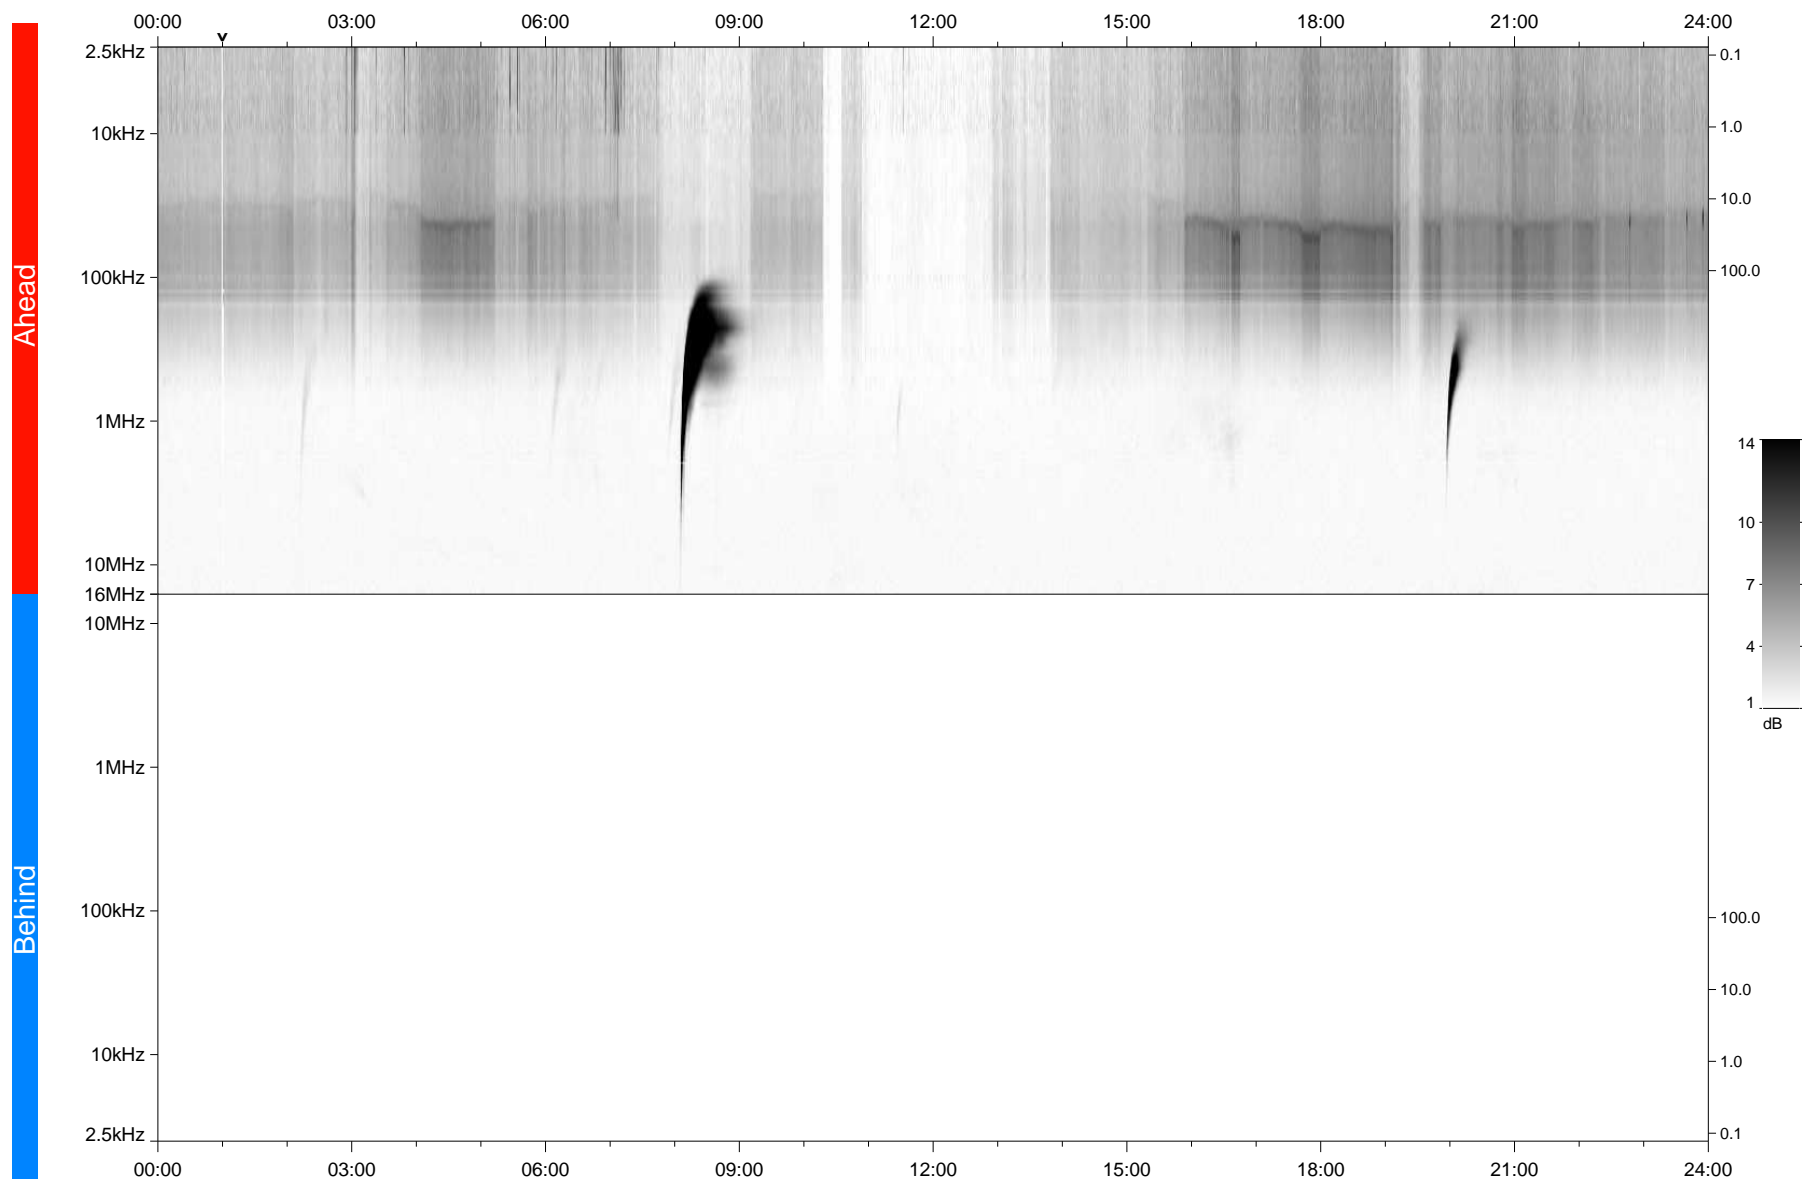

# STEREO/WAVES Daily Summary - 28-Apr-2021 (DOY 118)

Ahead source file: swaves\_ahead\_2021\_118\_1\_05.fin  
Ahead PSE Angle: -52.9°

Behind PSE Angle: 48.6°  
Behind source file: No STEREO-B data

Time (UTC)

file: stereo\_swaves\_daily-summary\_gray\_20210428\_v03  
made by: space.umn.edu on macOS with TDL 8.8.2 on 2022-08-24 16:17:41, with TLib V945 / dynspec V311