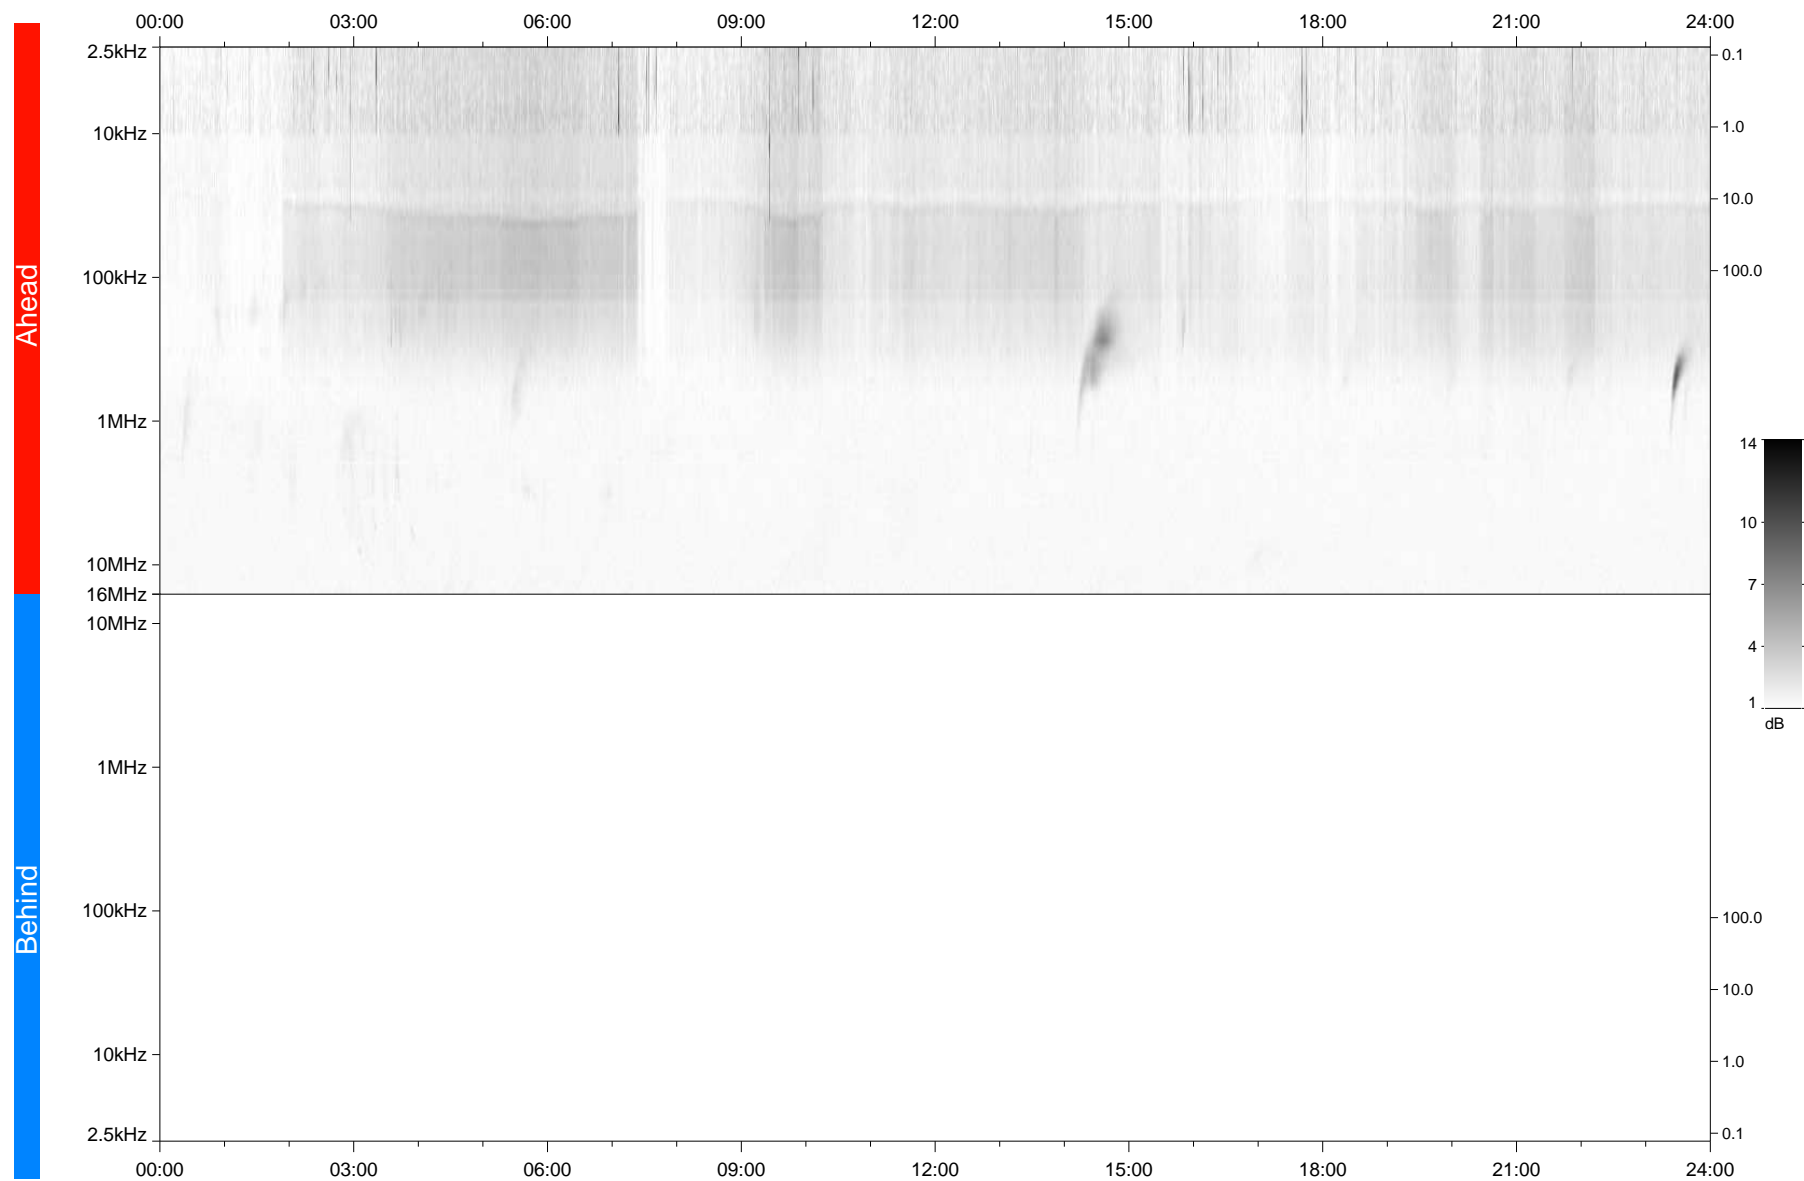

STEREO/WAVES Daily Summary - 27-Apr-2021 (DOY 117)

Ahead source file: swaves_ahead_2021_117_1_05.fin
Ahead PSE Angle: -53.0°

Behind PSE Angle: 48.7°
Behind source file: No STEREO-B data

Time (UTC)

file: stereo_swaves_daily-summary_gray_20210427_v04
made by: space.umn.edu on macOS with IDL 8.8.2 on 2022-10-02 15:05:18, with TLib V945 / dynspec V311