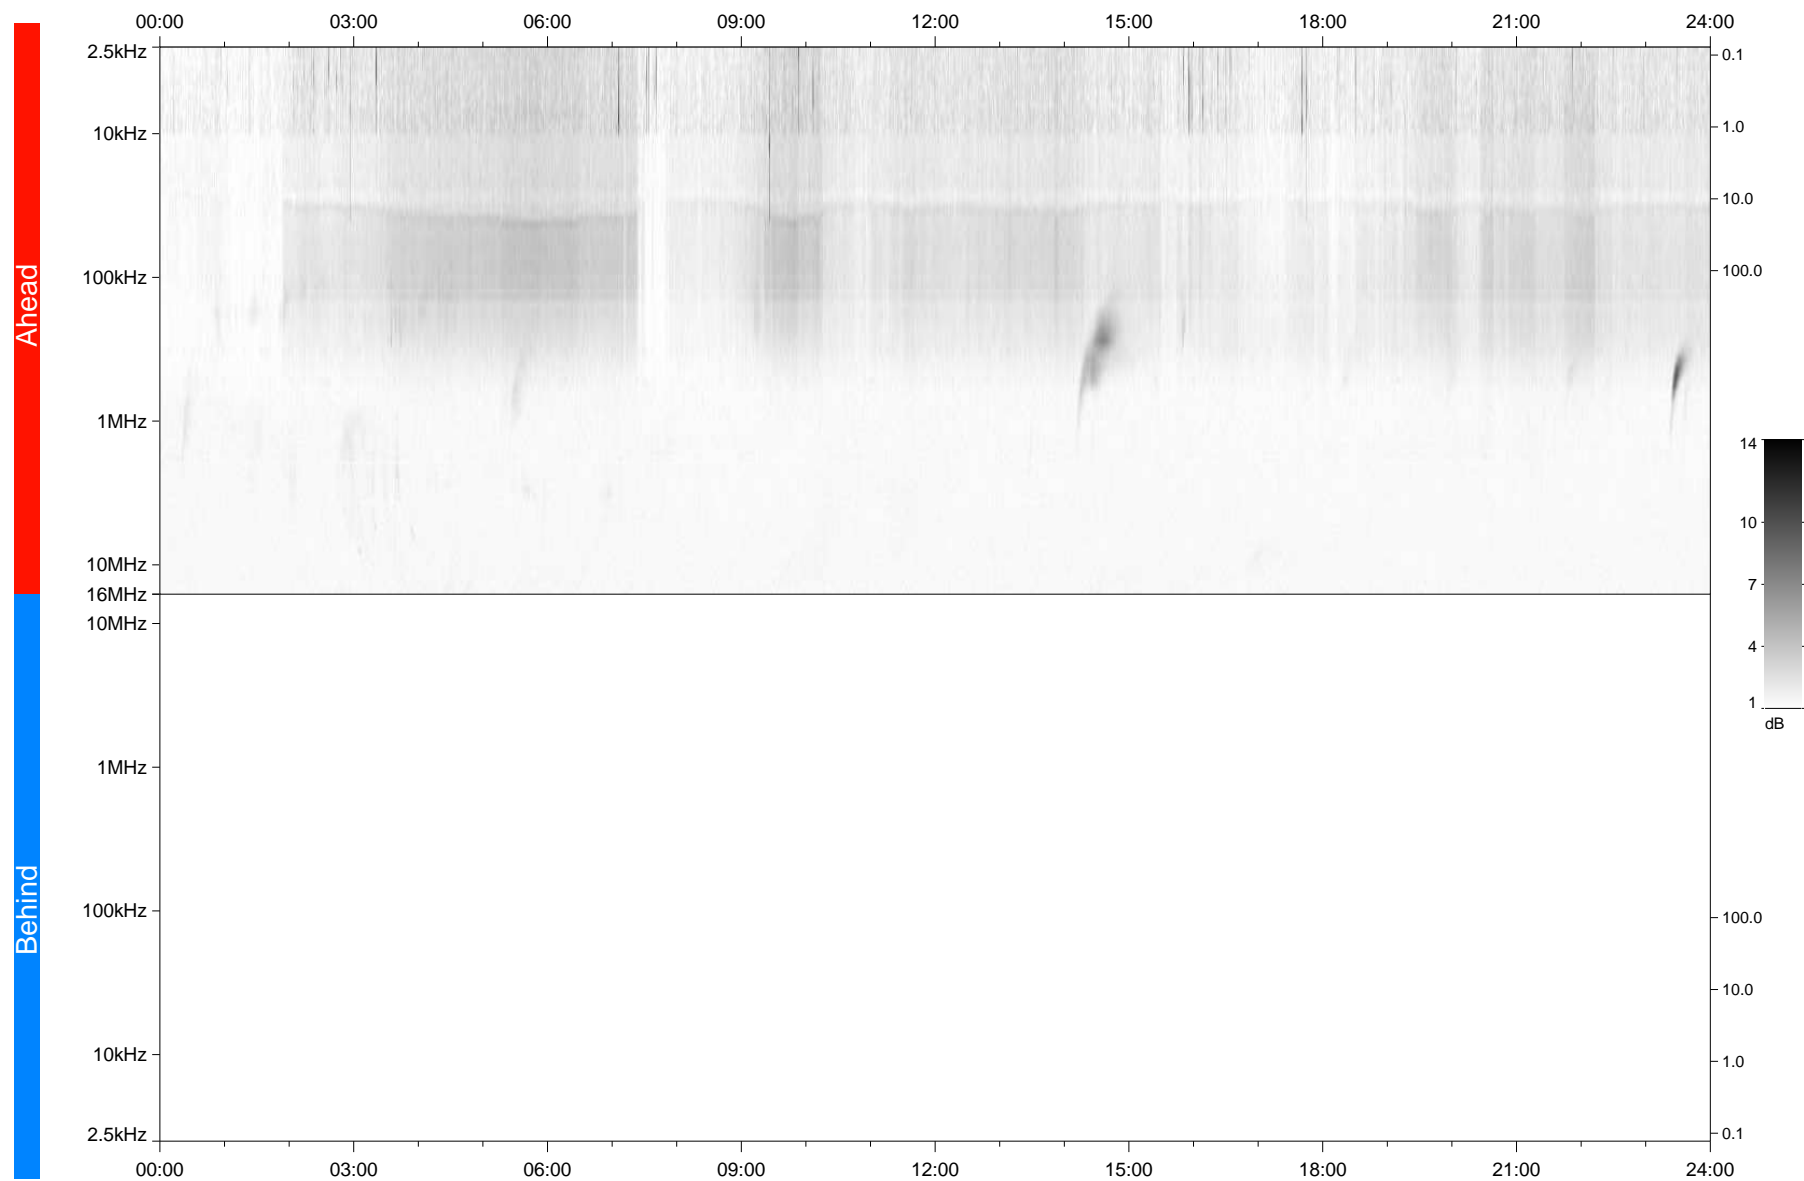

STEREO/WAVES Daily Summary - 27-Apr-2021 (DOY 117)

Ahead source file: swaves_ahead_2021_117_1_05.fin
Ahead PSE Angle: -53.0°

Behind PSE Angle: 48.7°
Behind source file: No STEREO-B data

Time (UTC)

file: stereo_swaves_daily-summary_gray_20210427_v03
made by: space.umn.edu on macOS with IDL 8.8.2 on 2022-08-24 16:15:56, with TLib V945 / dynspec V311