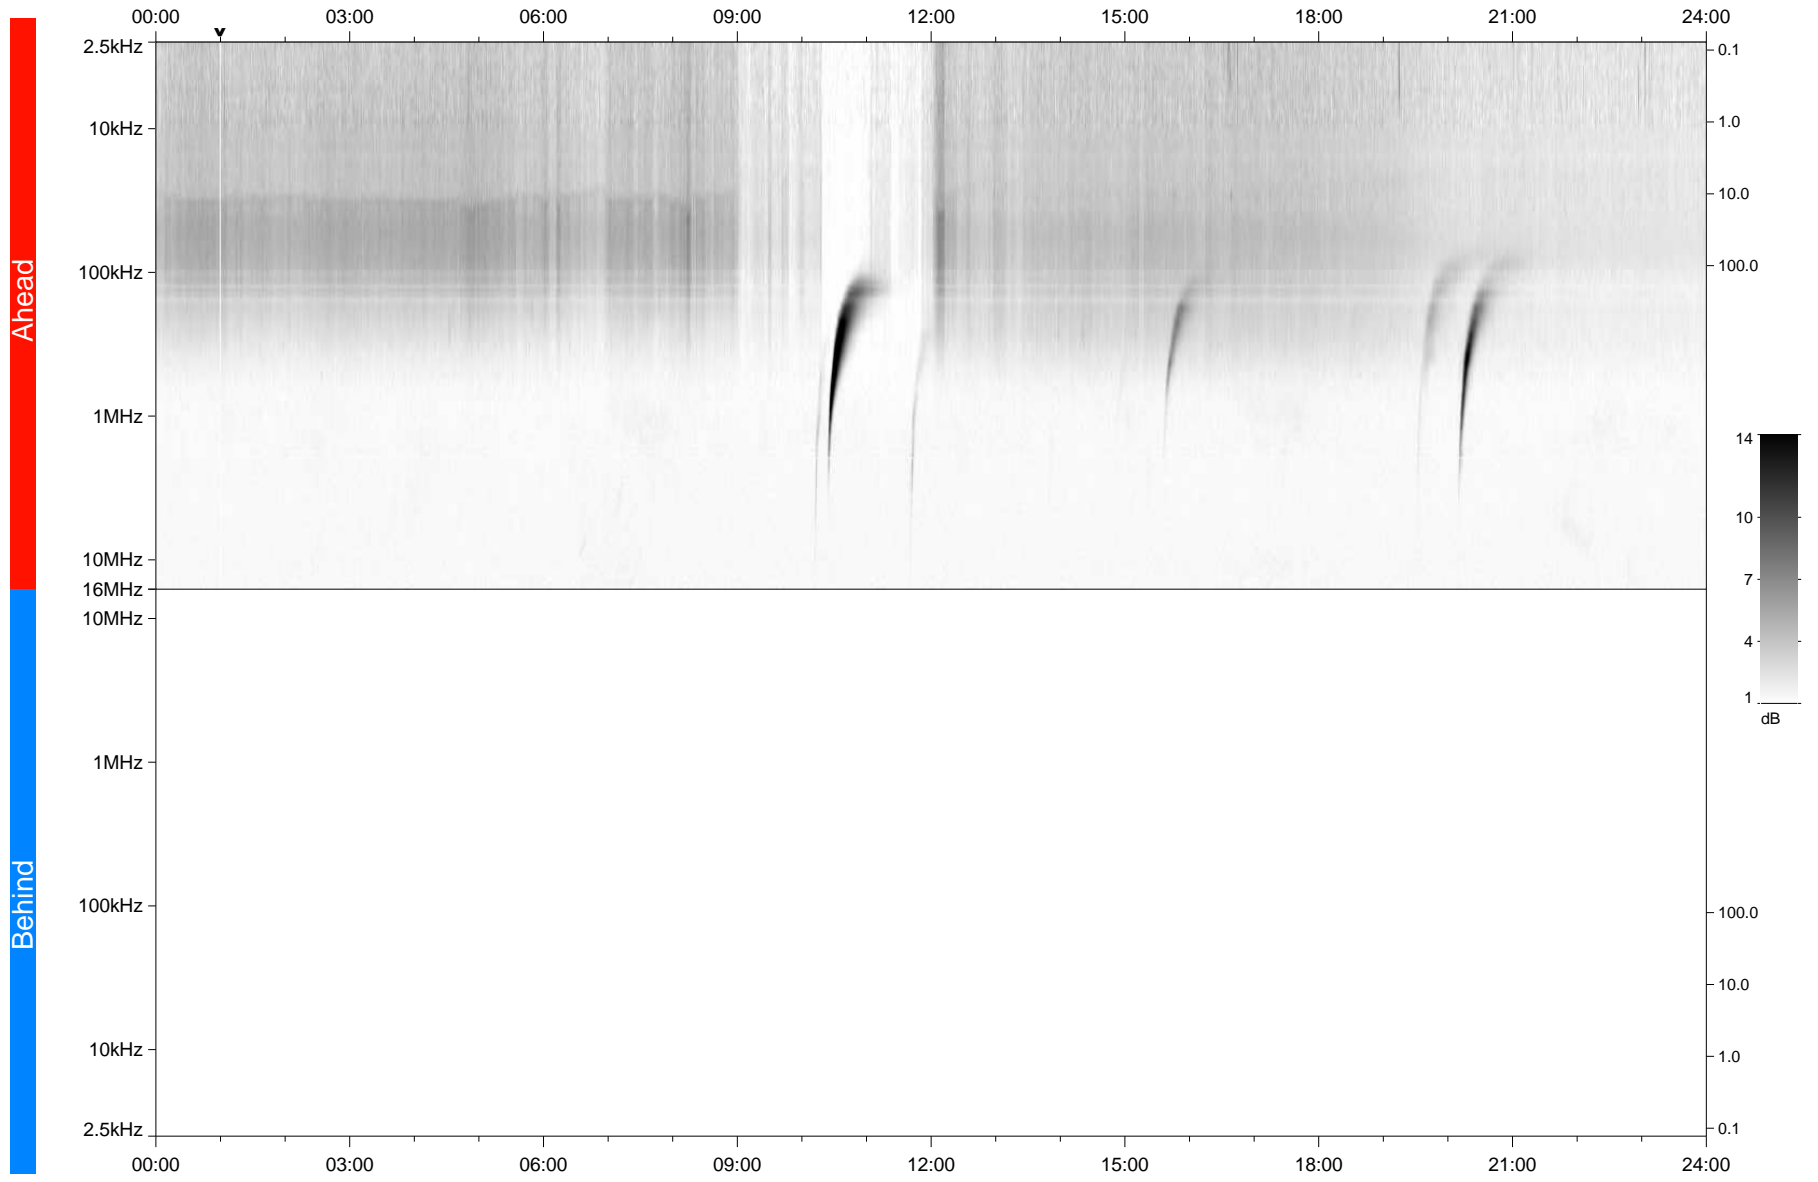

# STEREO/WAVES Daily Summary - 24-Apr-2021 (DOY 114)

Ahead source file: swaves\_ahead\_2021\_114\_1\_05.fin  
Ahead PSE Angle: -53.1°

Behind PSE Angle: 49.0°  
Behind source file: No STEREO-B data

Time (UTC)

file: stereo\_swaves\_daily-summary\_gray\_20210424\_v04  
made by: space.umn.edu on macOS with IDL 8.8.2 on 2022-10-02 14:59:46, with TMLib V945 / dynspec V311