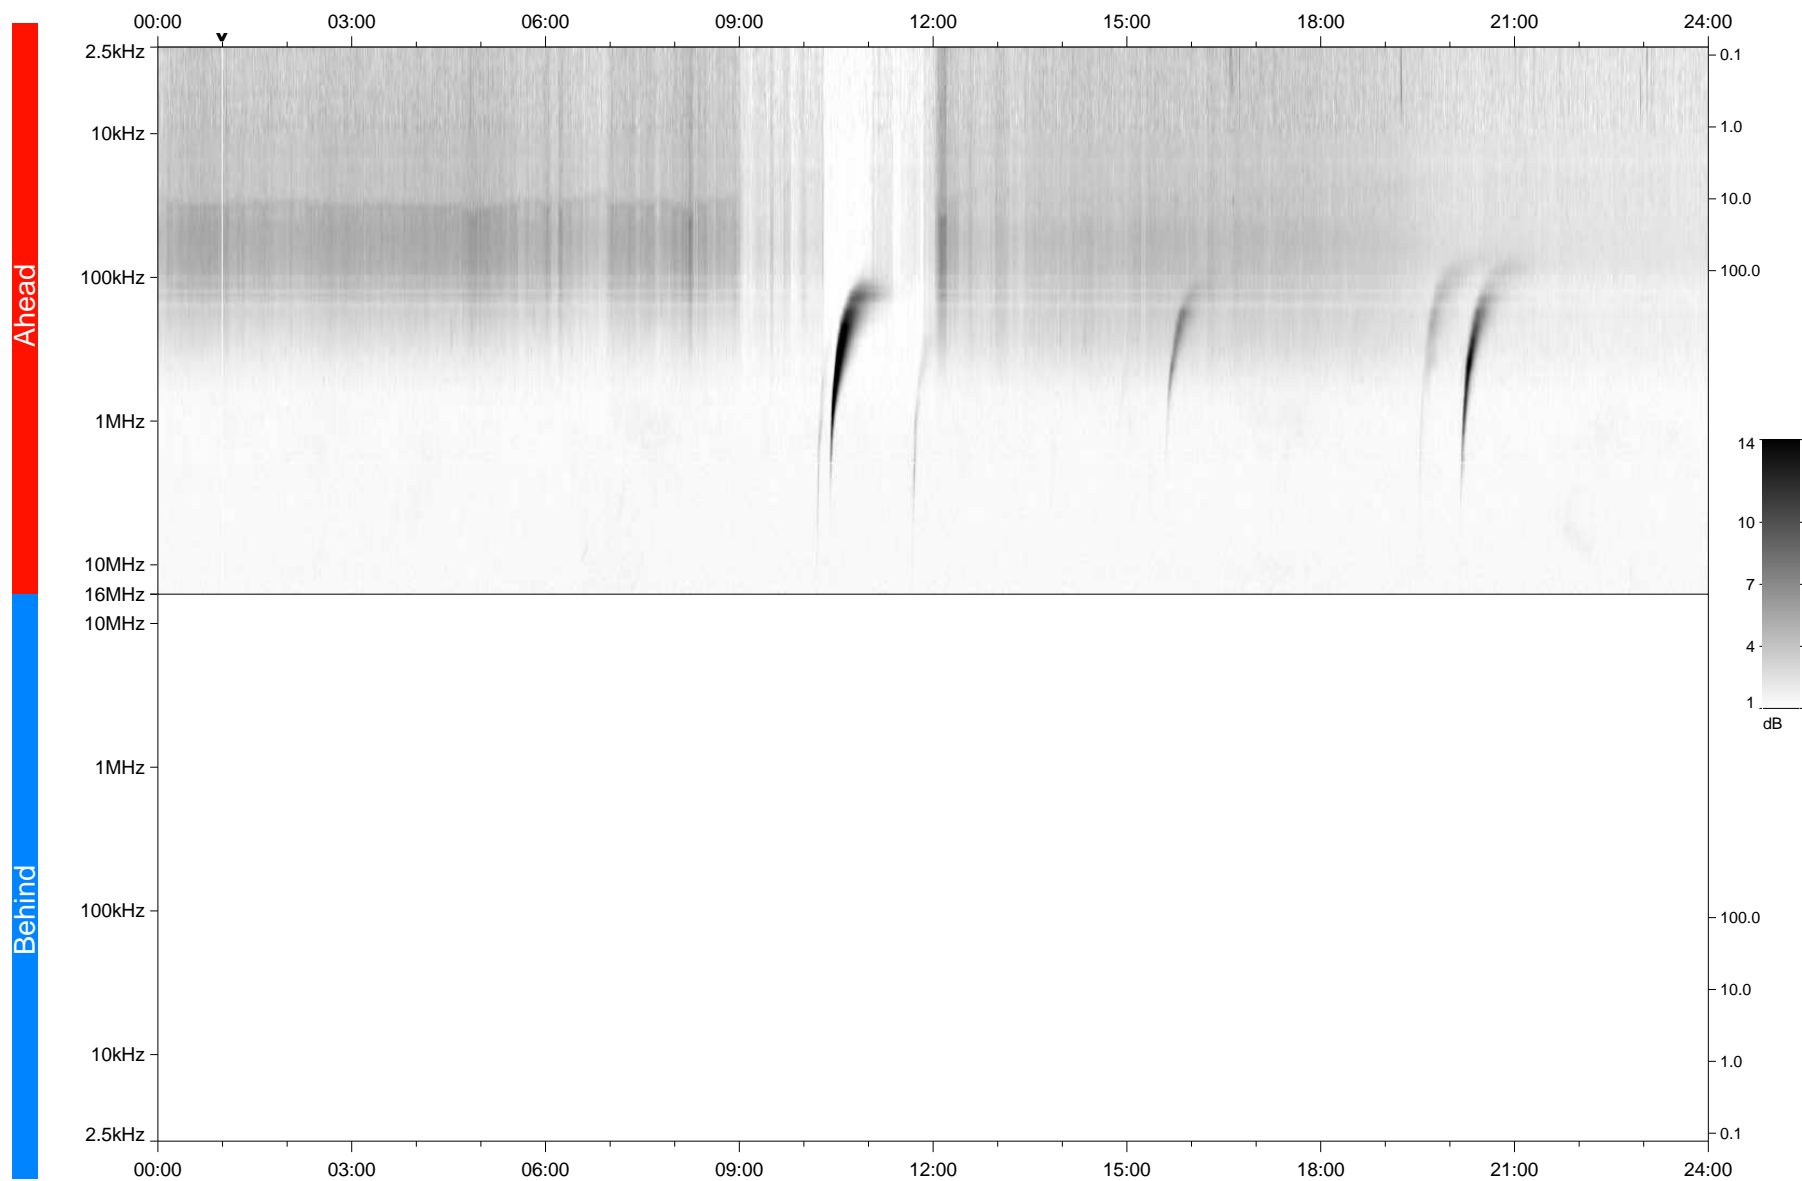

# STEREO/WAVES Daily Summary - 24-Apr-2021 (DOY 114)

Ahead source file: swaves\_ahead\_2021\_114\_1\_05.fin  
Ahead PSE Angle: -53.1°

Behind PSE Angle: 49.0°  
Behind source file: No STEREO-B data

Time (UTC)

file: stereo\_swaves\_daily-summary\_gray\_20210424\_v03  
made by: space.umn.edu on macOS with TDL 8.8.2 on 2022-08-24 16:10:49, with TLib V945 / dynspec V311