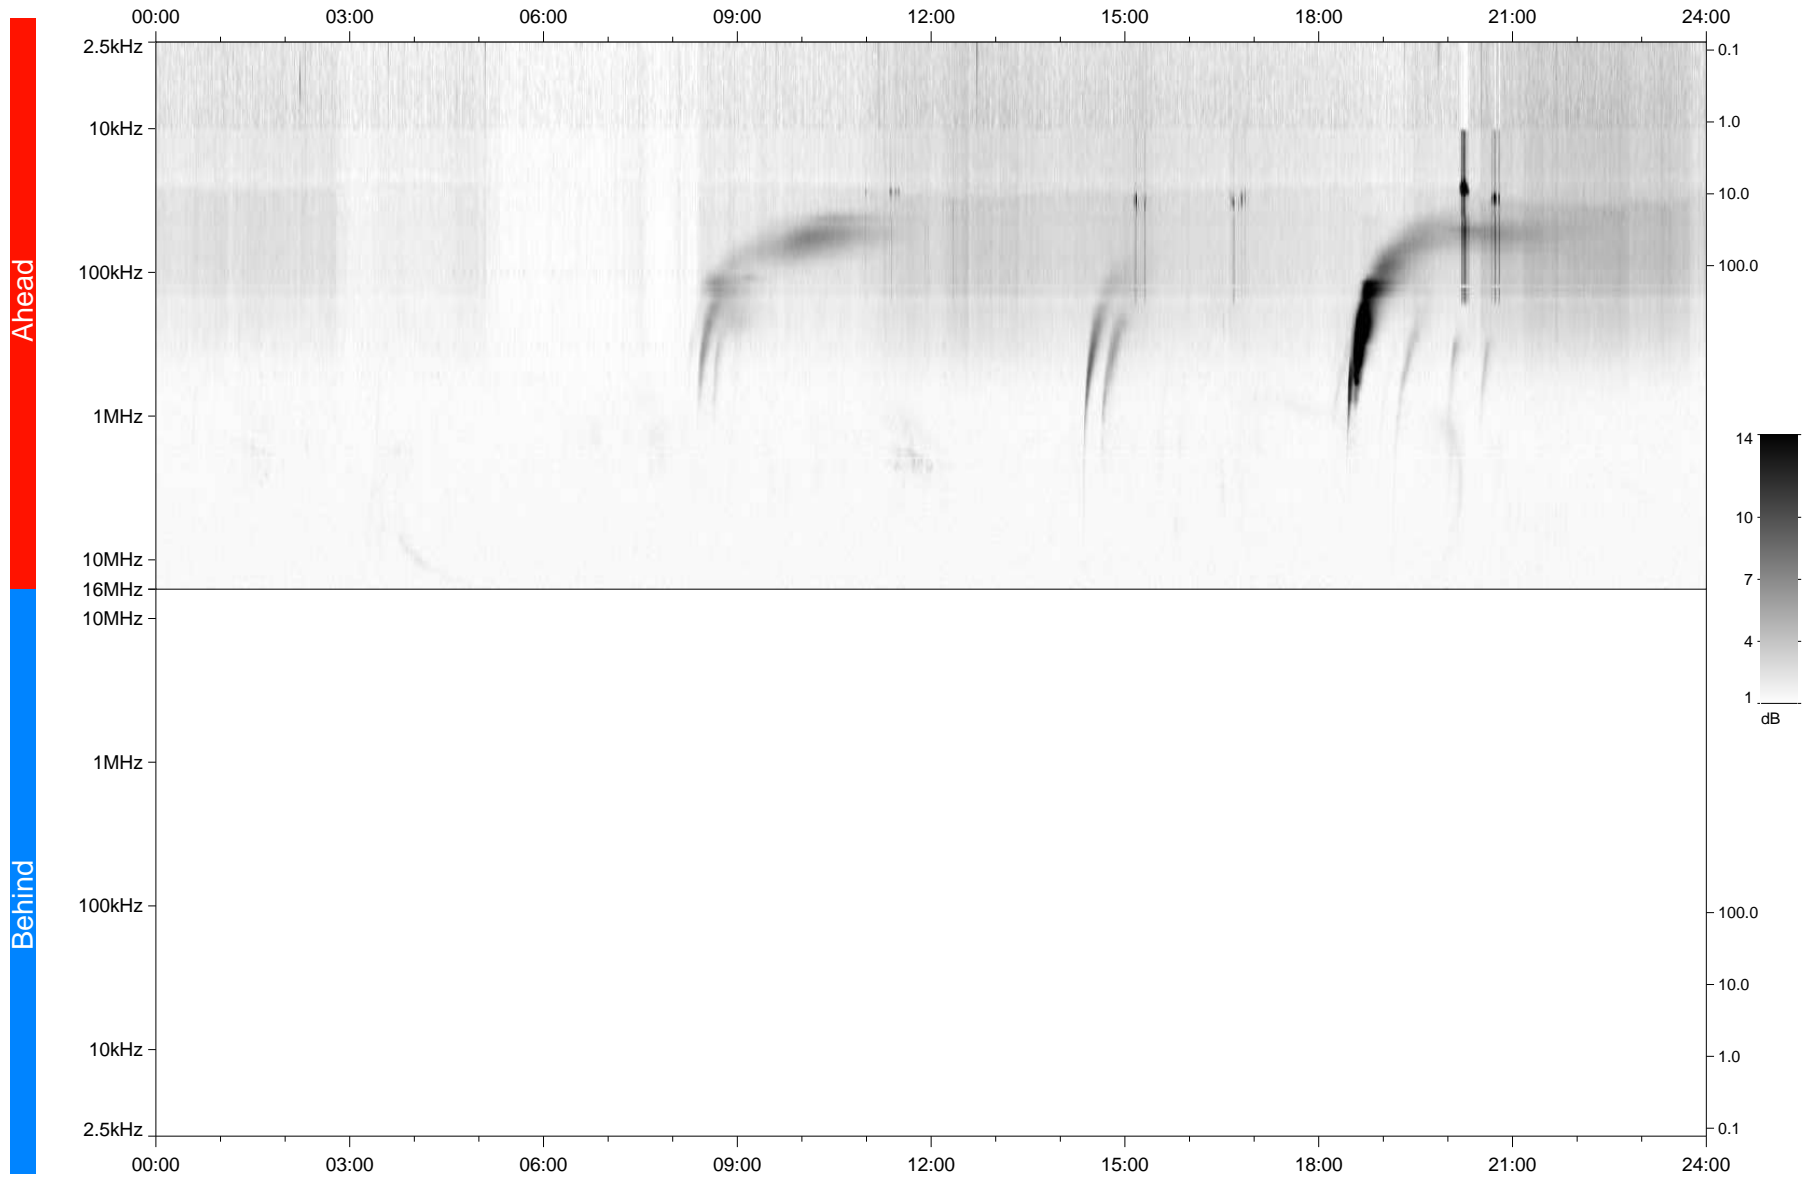

STEREO/WAVES Daily Summary - 23-Apr-2021 (DOY 113)

Ahead source file: swaves_ahead_2021_113_1_05.fin
Ahead PSE Angle: -53.3°

Behind PSE Angle: 49.1°
Behind source file: No STEREO-B data

Time (UTC)

file: stereo_swaves_daily-summary_gray_20210423_v04
made by: space.umn.edu on macOS with TDL 8.8.2 on 2022-10-02 14:57:54, with Tlib V945 / dynspec V311