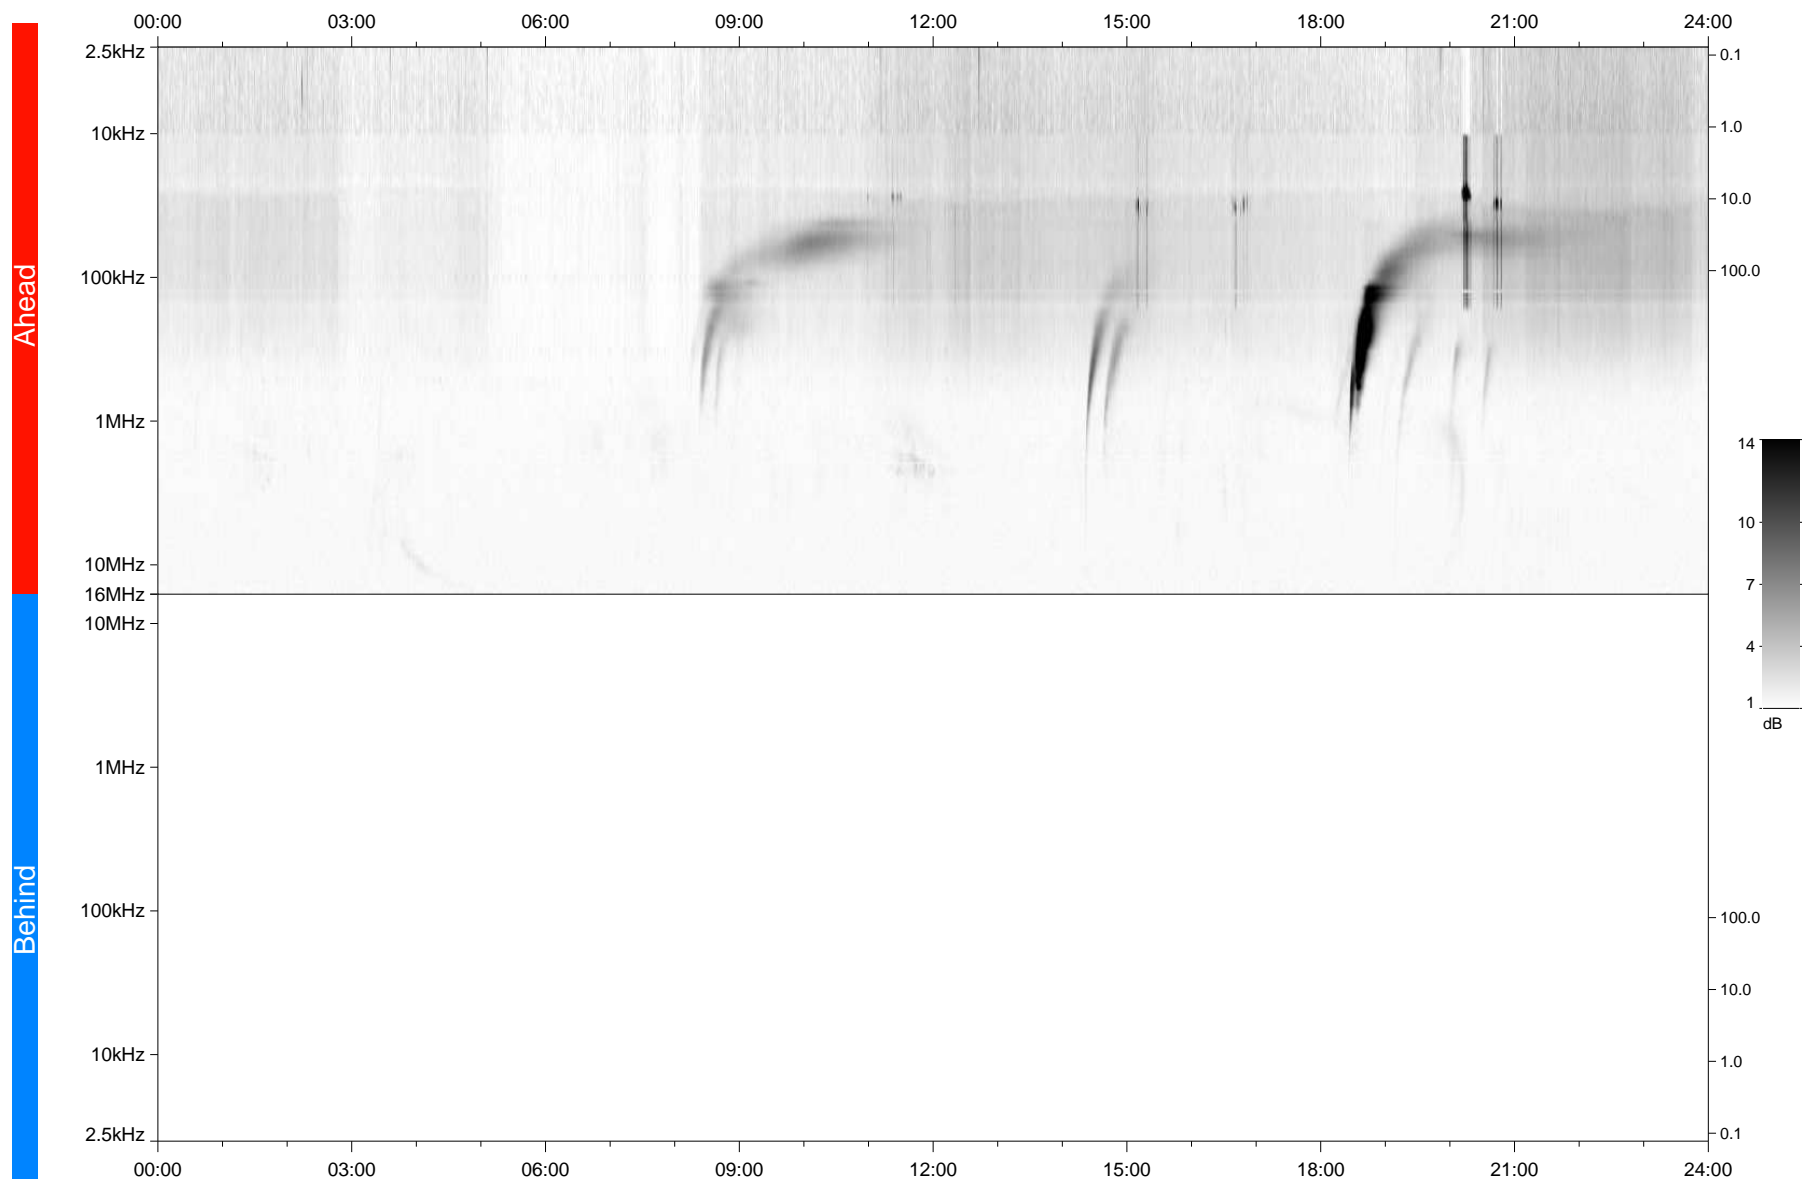

# STEREO/WAVES Daily Summary - 23-Apr-2021 (DOY 113)

Ahead source file: swaves\_ahead\_2021\_113\_1\_05.fin  
Ahead PSE Angle: -53.3°

Behind PSE Angle: 49.1°  
Behind source file: No STEREO-B data

Time (UTC)

file: stereo\_swaves\_daily-summary\_gray\_20210423\_v03  
made by: space.umn.edu on macOS with TDL 8.8.2 on 2022-08-24 16:09:05, with TLib V945 / dynspec V311