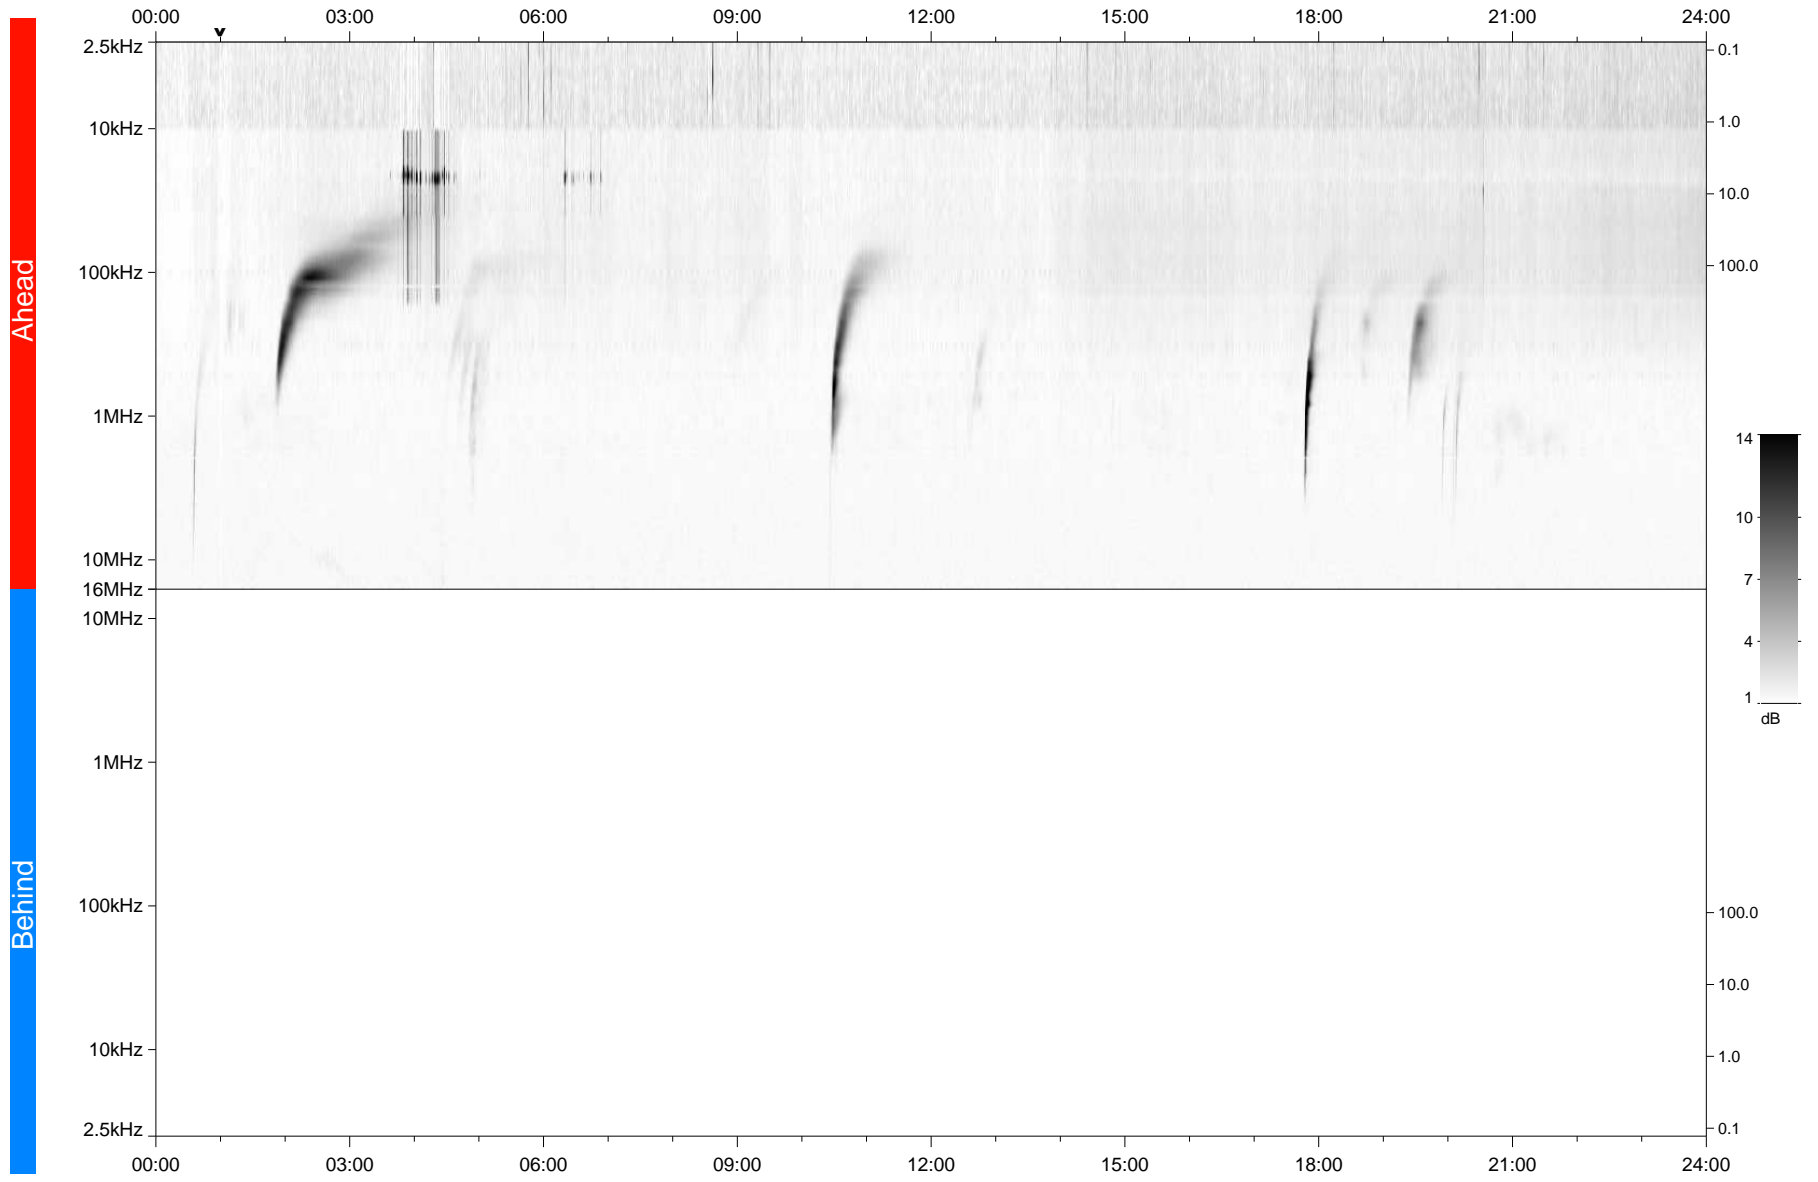

# STEREO/WAVES Daily Summary - 22-Apr-2021 (DOY 112)

Ahead source file: swaves\_ahead\_2021\_112\_1\_06.fin  
Ahead PSE Angle: -53.3°

Behind PSE Angle: 49.2°  
Behind source file: No STEREO-B data

Time (UTC)

file: stereo\_swaves\_daily-summary\_gray\_20210422\_v04  
made by: space.umn.edu on macOS with IDL 8.8.2 on 2022-10-02 14:56:03, with TLib V945 / dynspec V311