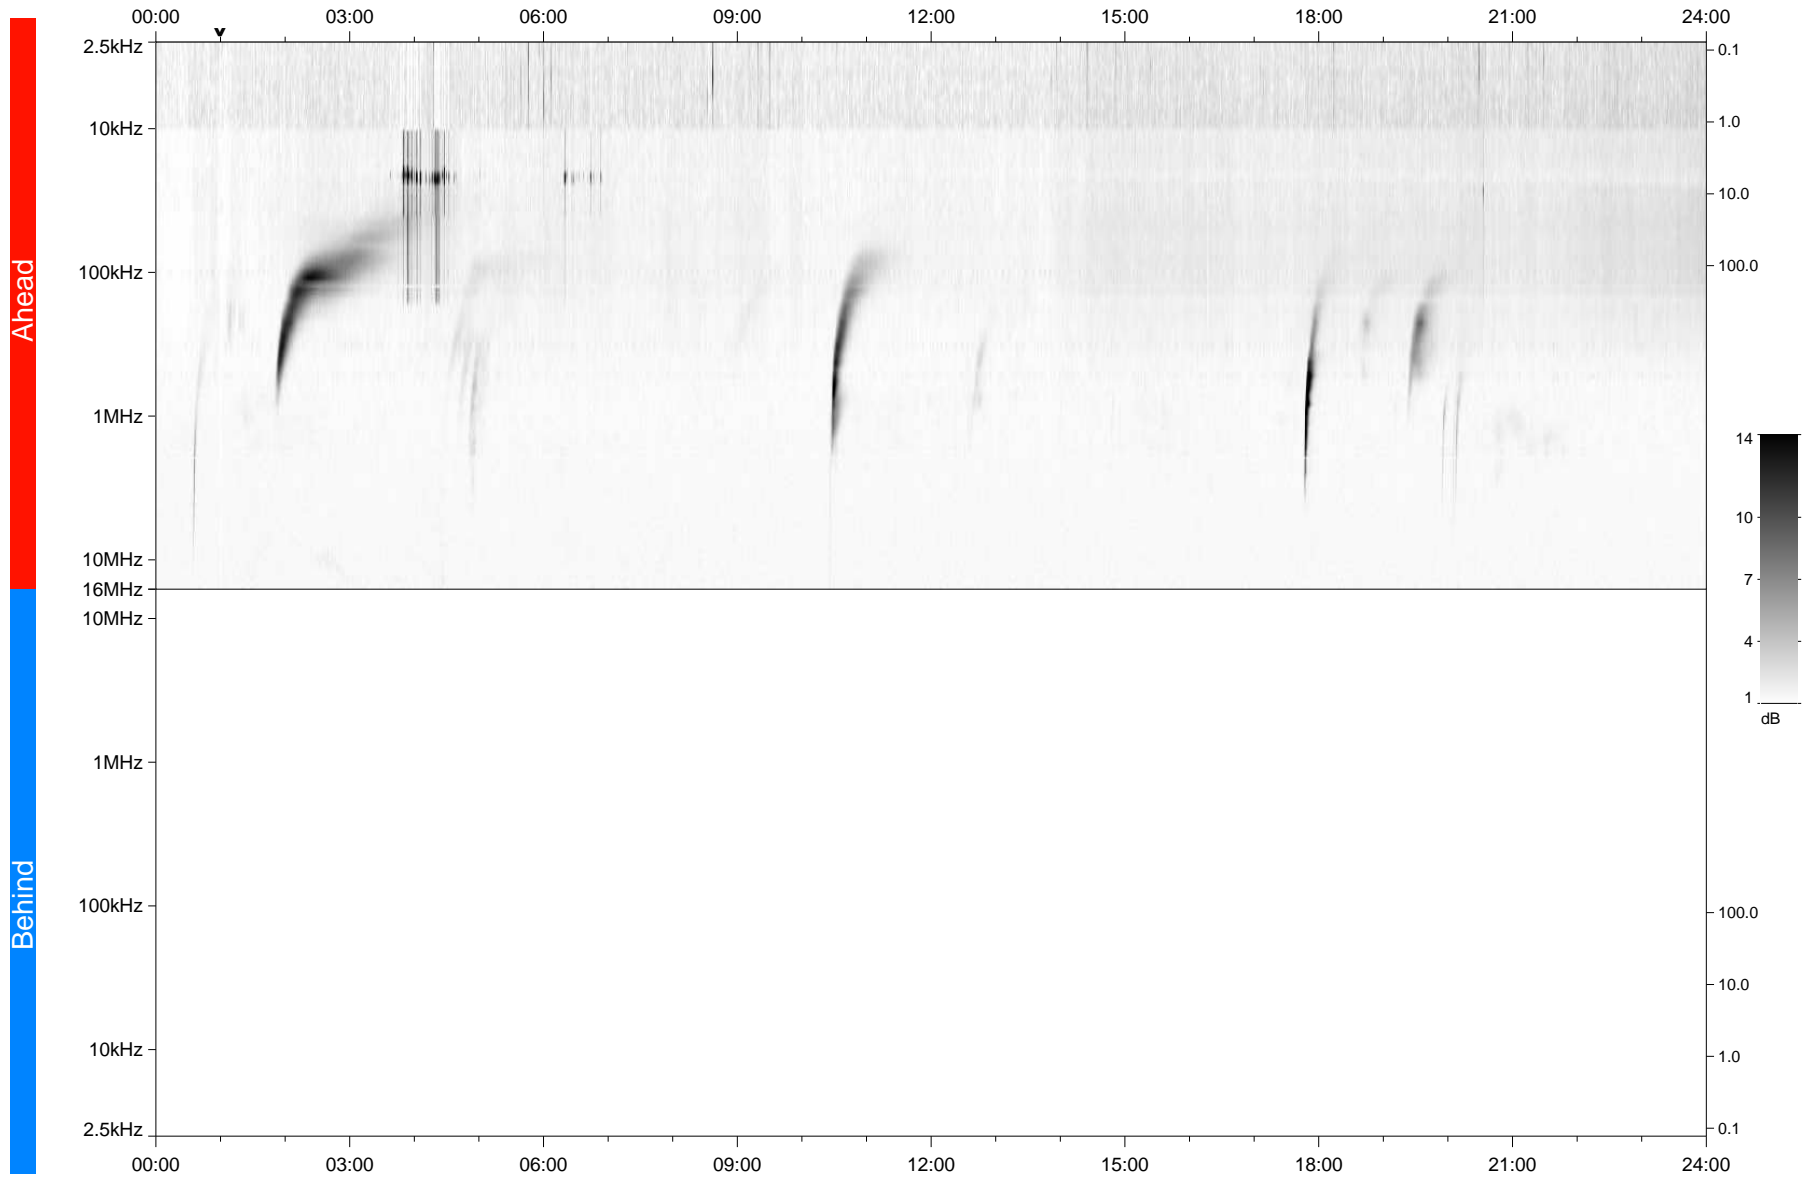

STEREO/WAVES Daily Summary - 22-Apr-2021 (DOY 112)

Ahead source file: swaves_ahead_2021_112_1_06.fin
Ahead PSE Angle: -53.3°

Behind PSE Angle: 49.2°
Behind source file: No STEREO-B data

Time (UTC)

file: stereo_swaves_daily-summary_gray_20210422_v03
made by: space.umn.edu on macOS with IDL 8.8.2 on 2022-08-24 16:07:22, with TMLib V945 / dynspec V311