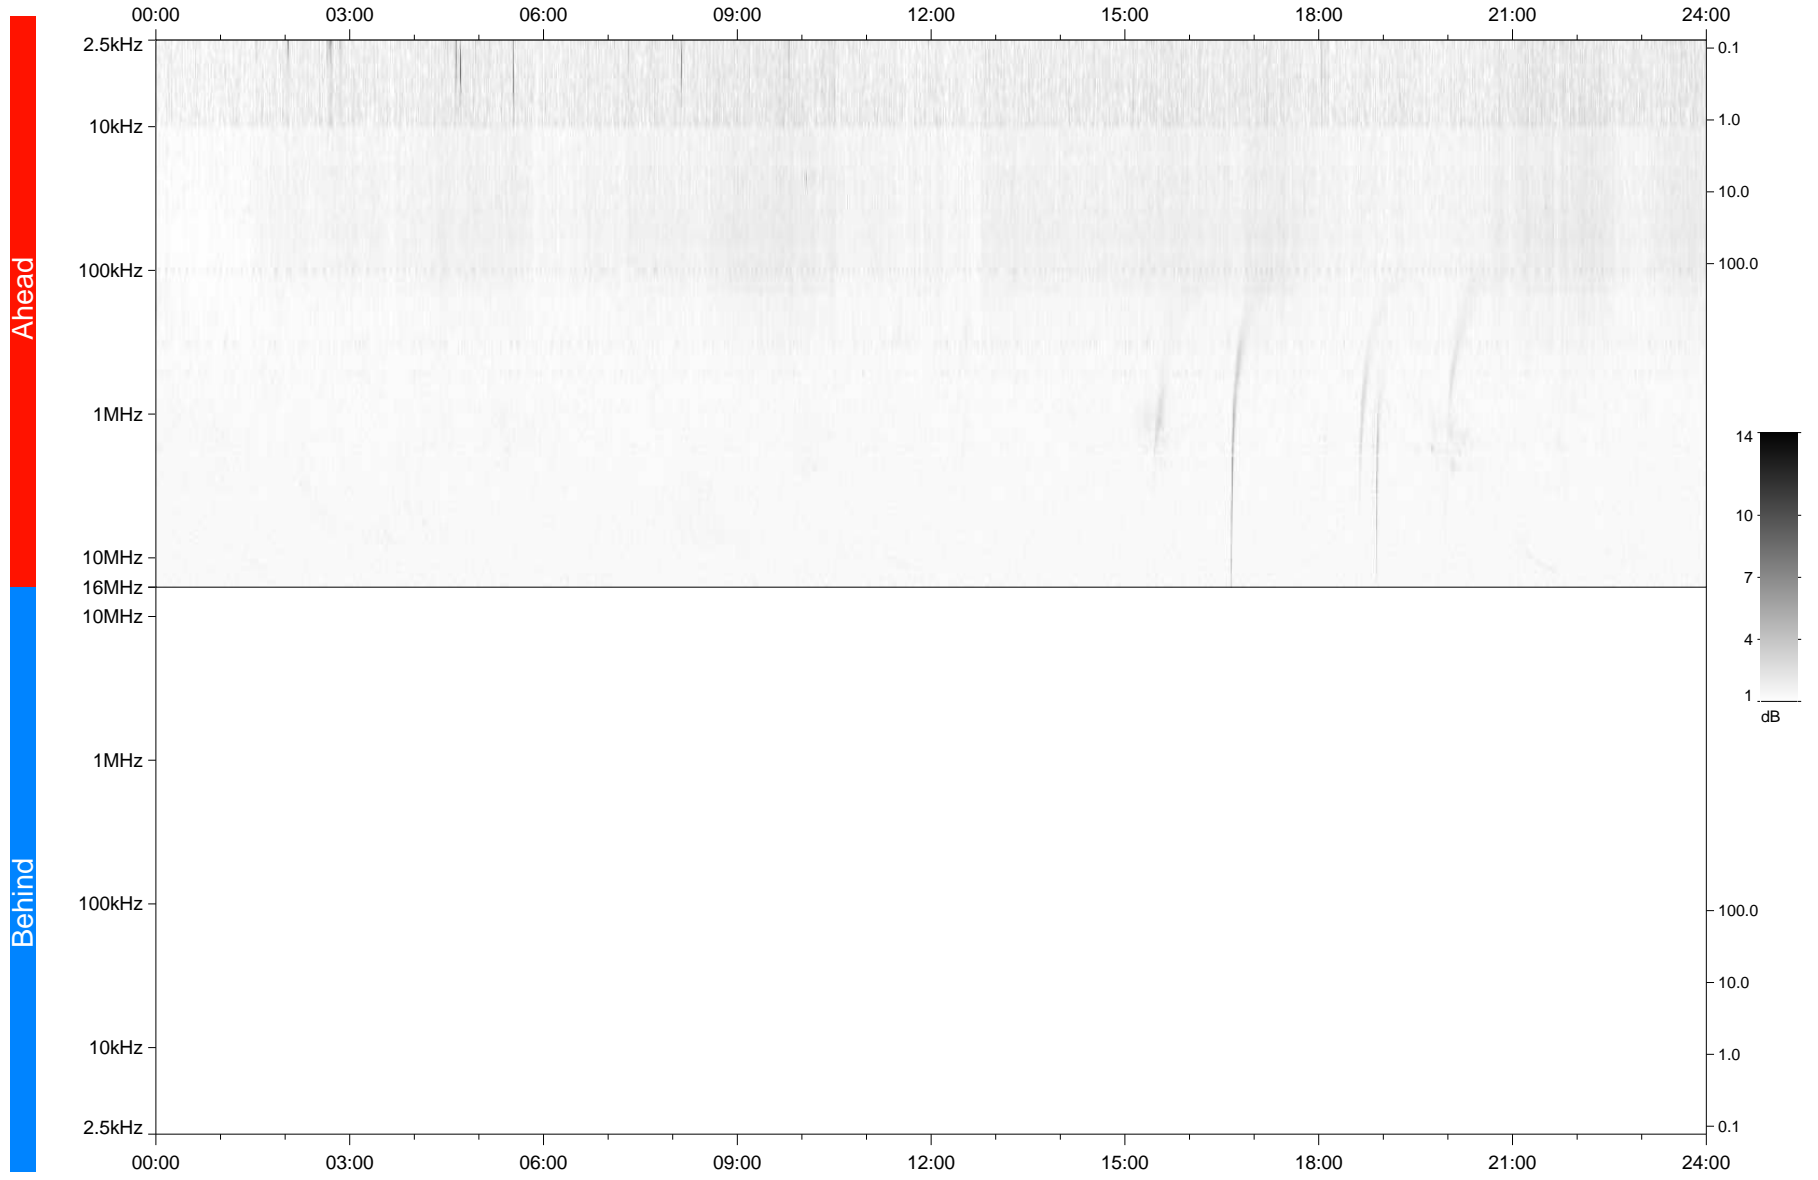

# STEREO/WAVES Daily Summary - 21-Apr-2021 (DOY 111)

Ahead source file: swaves\_ahead\_2021\_111\_1\_06.fin  
Ahead PSE Angle: -53.3°

Behind PSE Angle: 49.3°  
Behind source file: No STEREO-B data

Time (UTC)

file: stereo\_swaves\_daily-summary\_gray\_20210421\_v04  
made by: space.umn.edu on macOS with IDL 8.8.2 on 2022-10-02 14:54:12, with TMLib V945 / dynspec V311