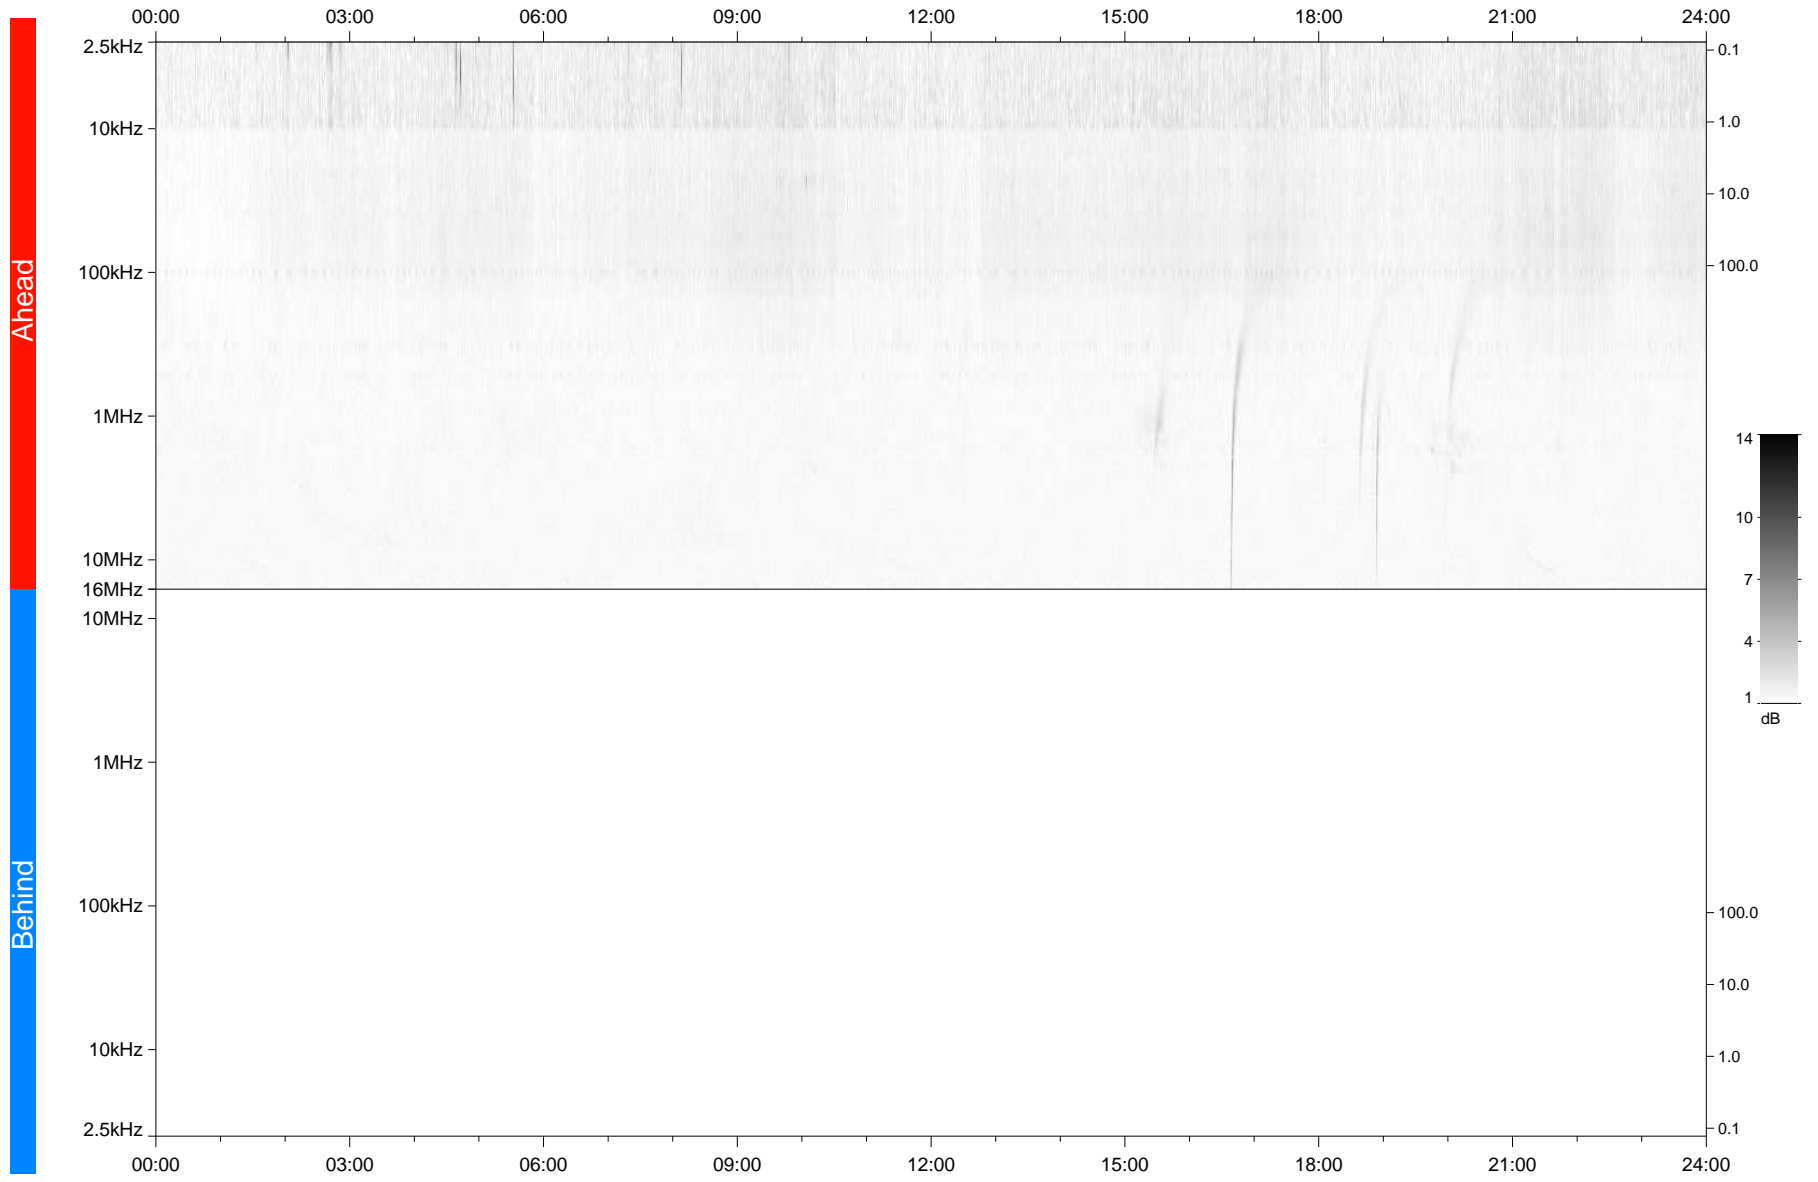

# STEREO/WAVES Daily Summary - 21-Apr-2021 (DOY 111)

Ahead source file: swaves\_ahead\_2021\_111\_1\_06.fin  
Ahead PSE Angle: -53.3°

Behind PSE Angle: 49.3°  
Behind source file: No STEREO-B data

Time (UTC)

file: stereo\_swaves\_daily-summary\_gray\_20210421\_v03  
made by: space.umn.edu on macOS with IDL 8.8.2 on 2022-08-24 16:05:37, with TMLib V945 / dynspec V311