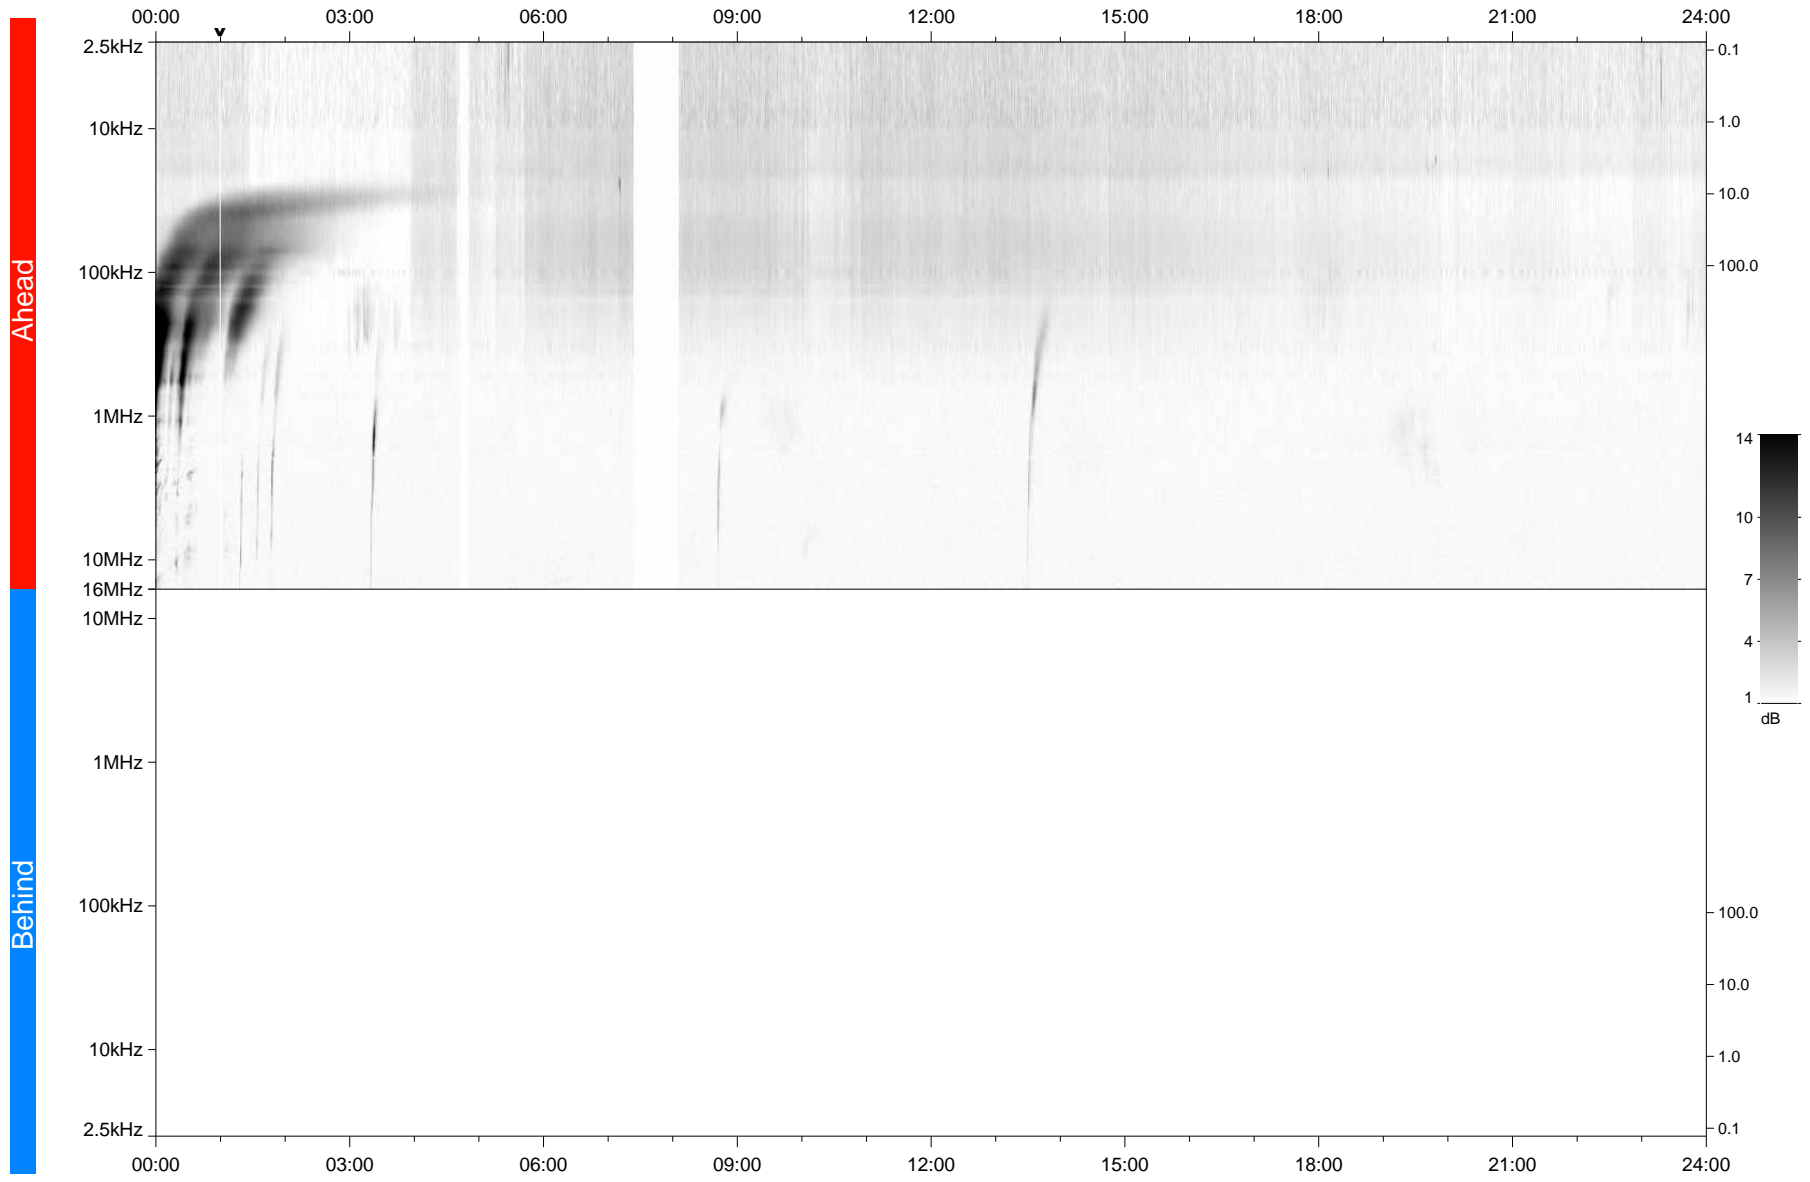

# STEREO/WAVES Daily Summary - 20-Apr-2021 (DOY 110)

Ahead source file: swaves\_ahead\_2021\_110\_1\_07.fin  
Ahead PSE Angle: -53.4°

Behind PSE Angle: 49.5°  
Behind source file: No STEREO-B data

Time (UTC)

file: stereo\_swaves\_daily-summary\_gray\_20210420\_v03  
made by: space.umn.edu on macOS with IDL 8.8.2 on 2022-08-24 16:03:48, with TLib V945 / dynspec V311