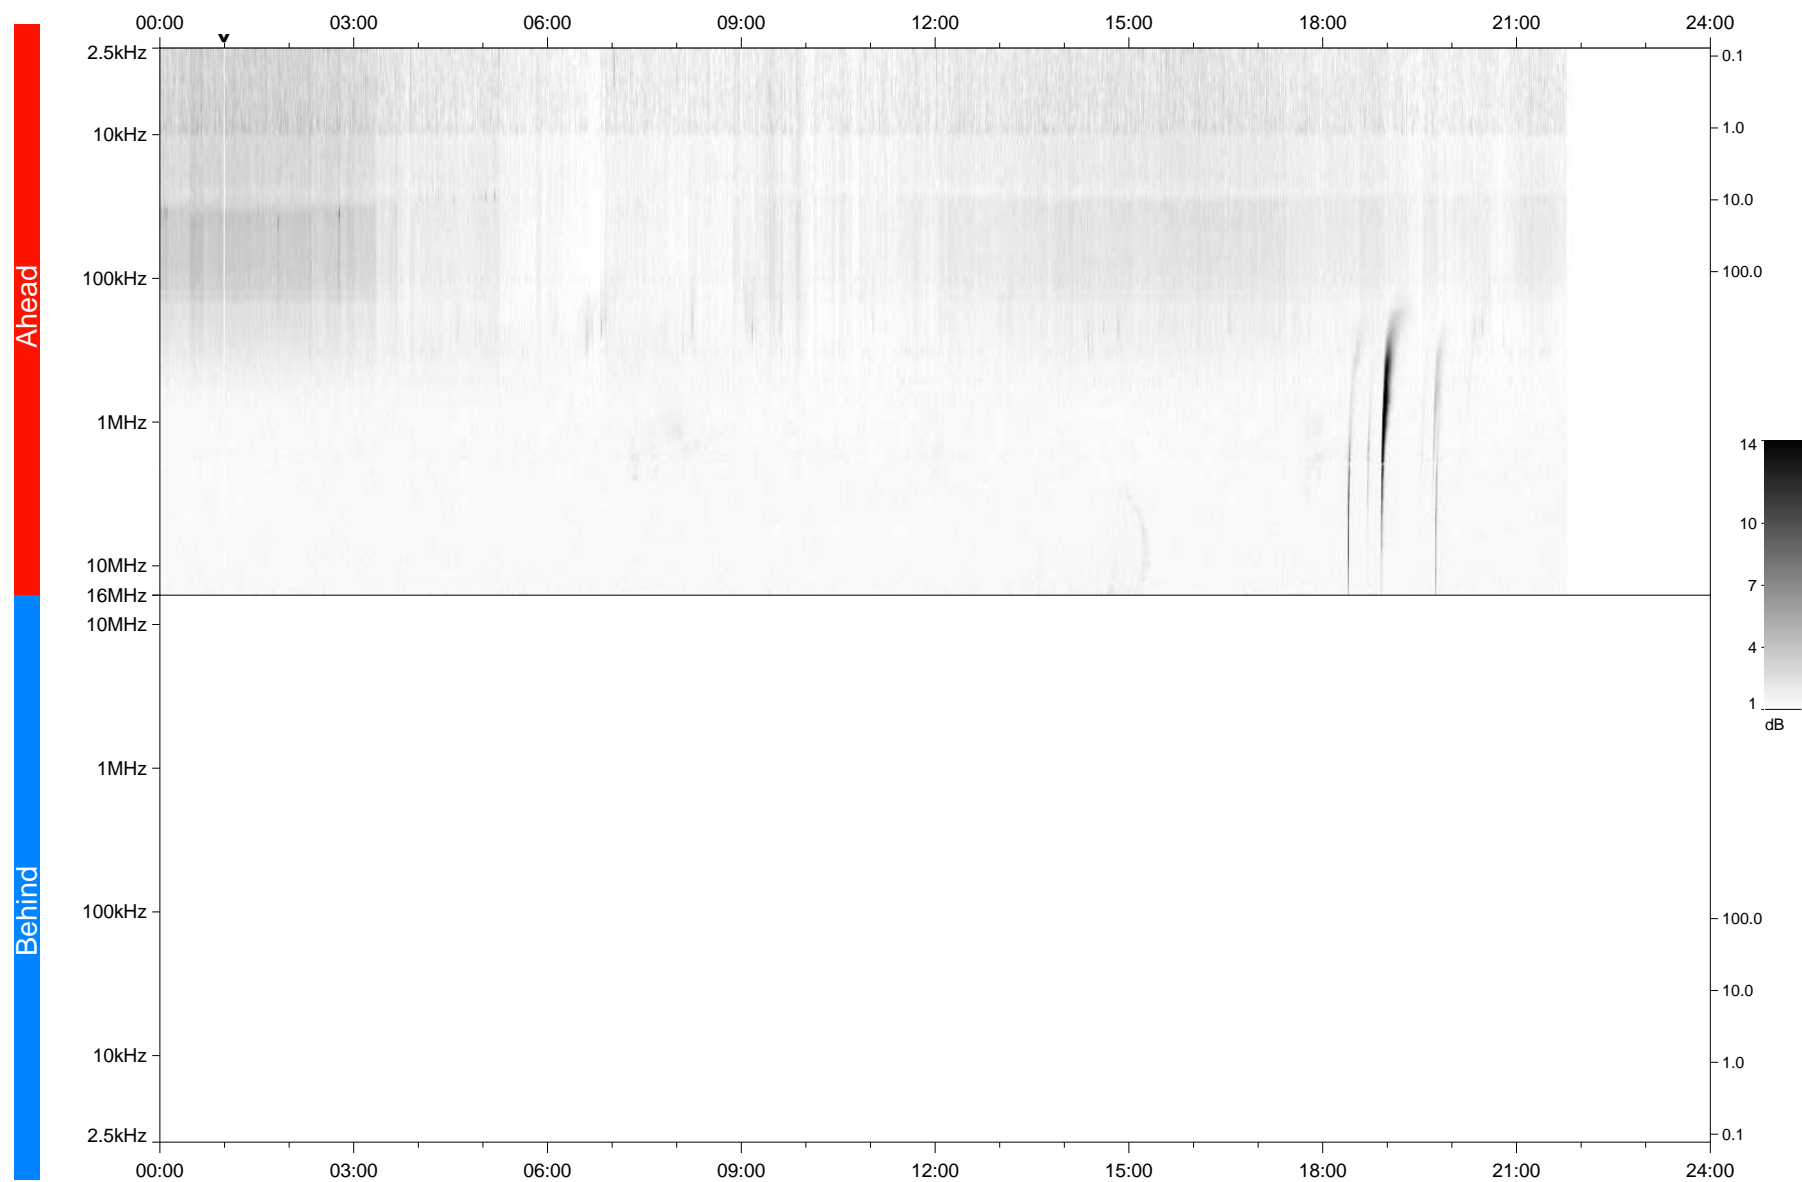

STEREO/WAVES Daily Summary - 18-Apr-2021 (DOY 108)

Ahead source file: swaves_ahead_2021_108_1_08.fin
Ahead PSE Angle: -53.5°

Behind PSE Angle: 49.6°
Behind source file: No STEREO-B data

Time (UTC)

file: stereo_swaves_daily-summary_gray_20210418_v04
made by: space.umn.edu on macOS with IDL 8.8.2 on 2022-10-02 14:49:54, with TLib V945 / dynspec V311