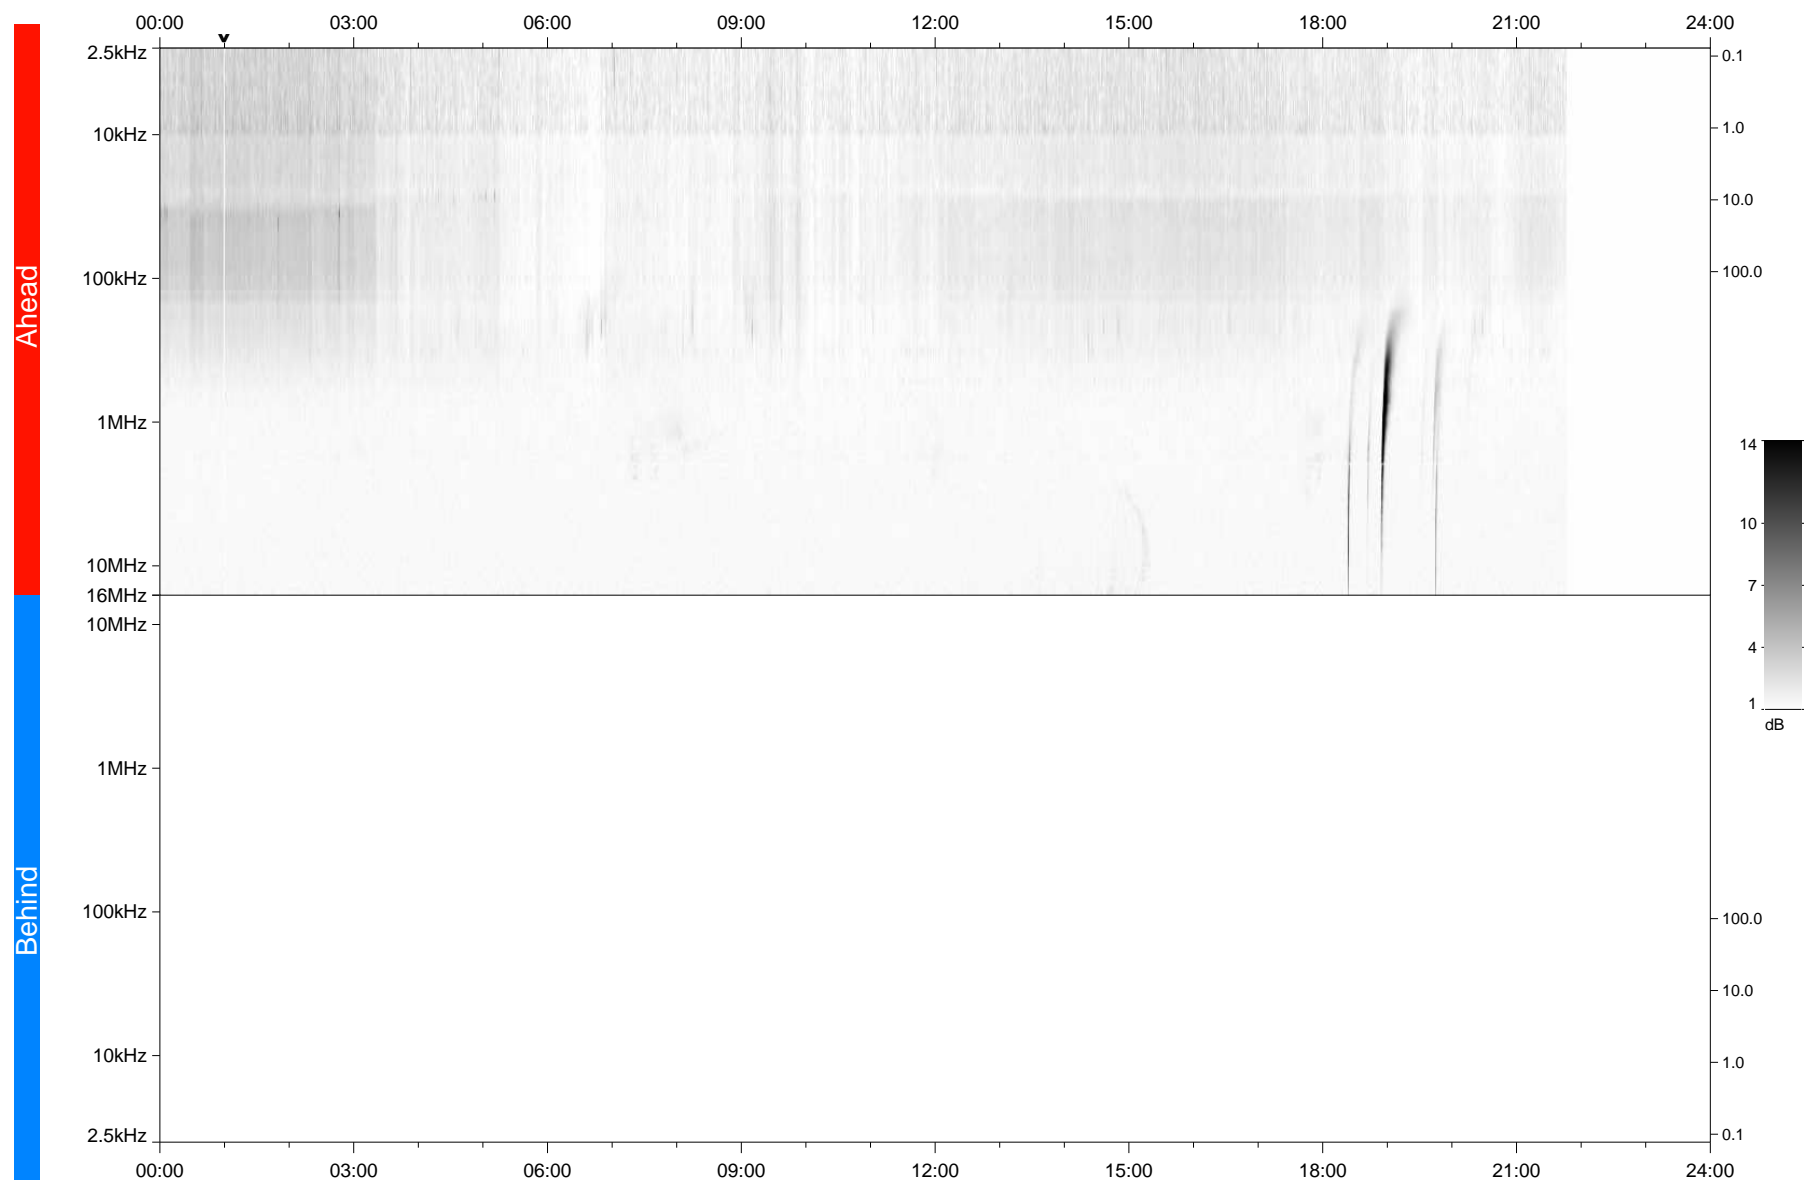

STEREO/WAVES Daily Summary - 18-Apr-2021 (DOY 108)

Ahead source file: swaves_ahead_2021_108_1_08.fin
Ahead PSE Angle: -53.5°

Behind PSE Angle: 49.6°
Behind source file: No STEREO-B data

Time (UTC)

file: stereo_swaves_daily-summary_gray_20210418_v03
made by: space.umn.edu on macOS with IDL 8.8.2 on 2022-08-24 16:01:30, with TLib V945 / dynspec V311