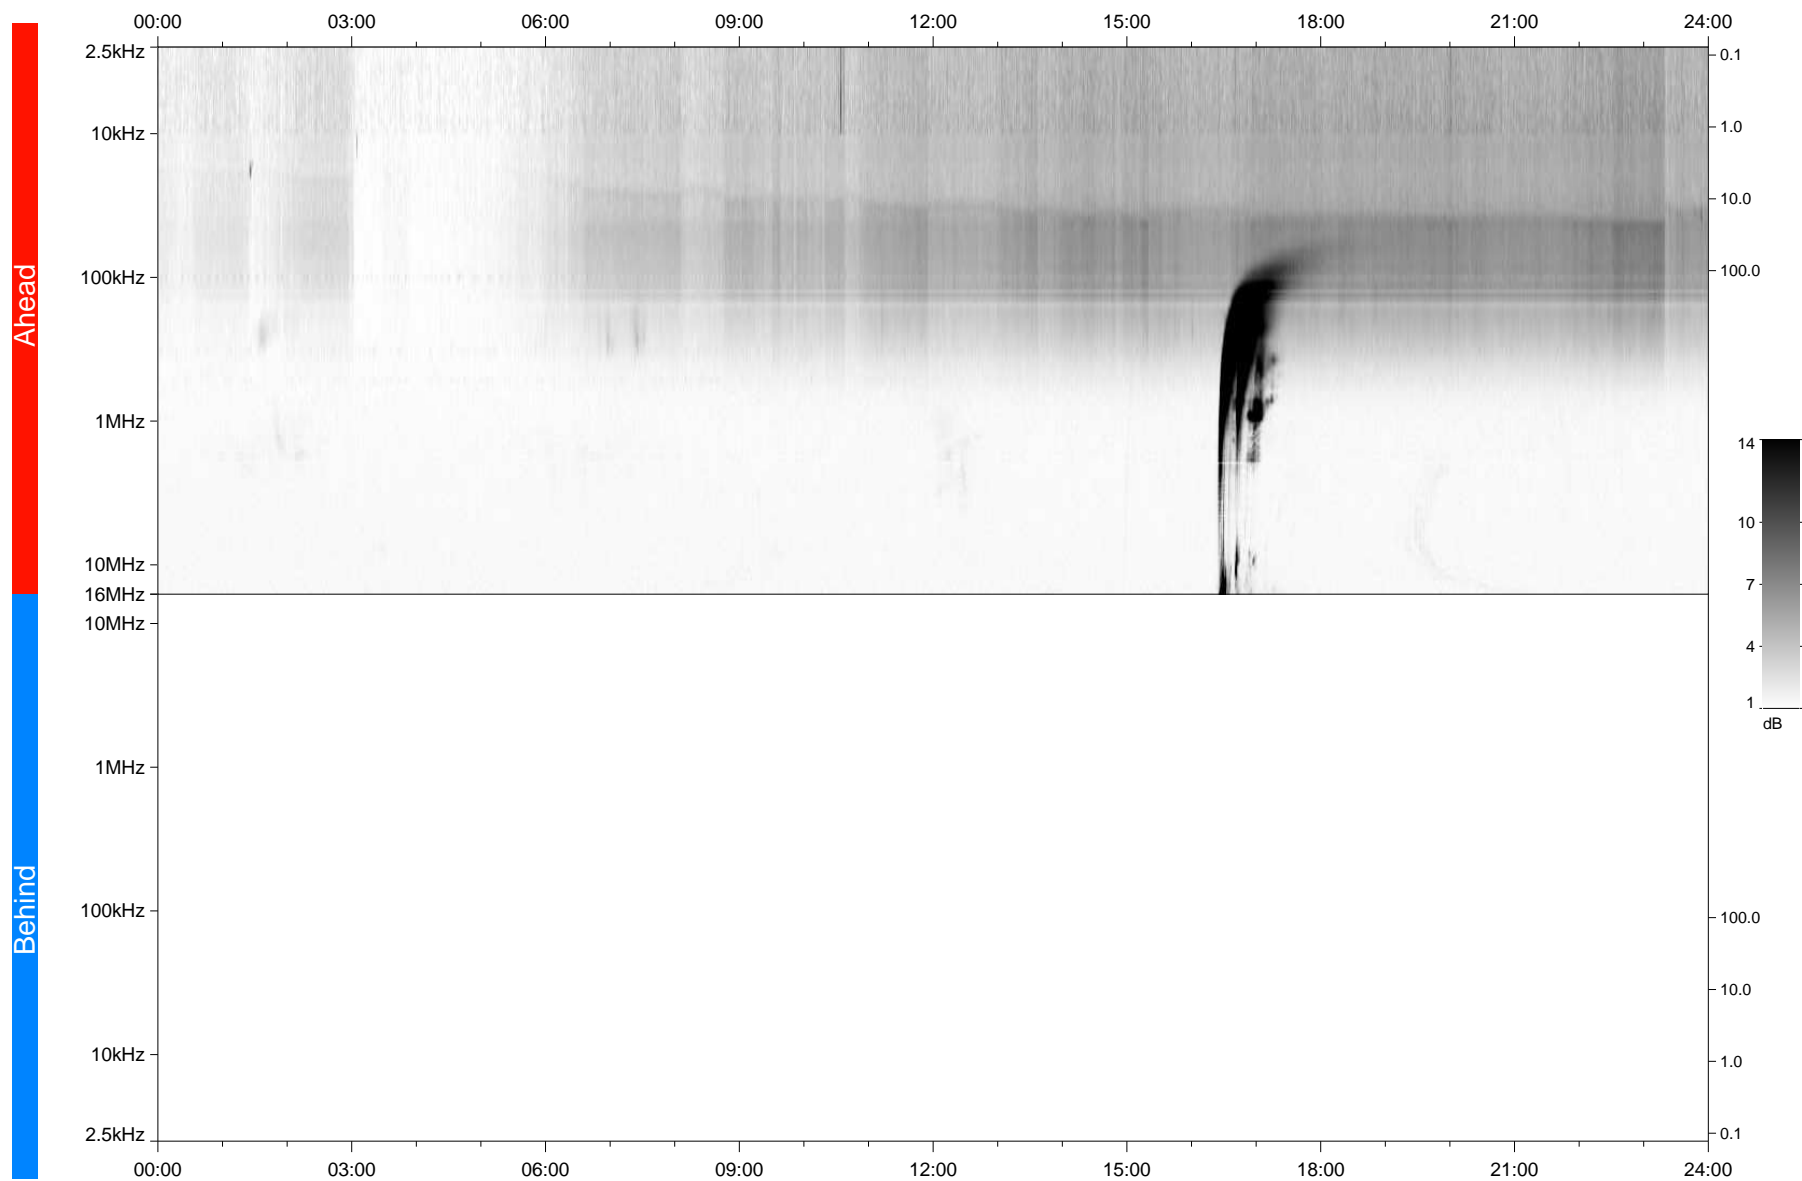

STEREO/WAVES Daily Summary - 17-Apr-2021 (DOY 107)

Ahead source file: swaves_ahead_2021_107_1_07.fin
Ahead PSE Angle: -53.6°

Behind PSE Angle: 49.7°
Behind source file: No STEREO-B data

Time (UTC)

file: stereo_swaves_daily-summary_gray_20210417_v04
made by: space.umn.edu on macOS with IDL 8.8.2 on 2022-10-02 14:48:09, with TLib V945 / dynspec V311