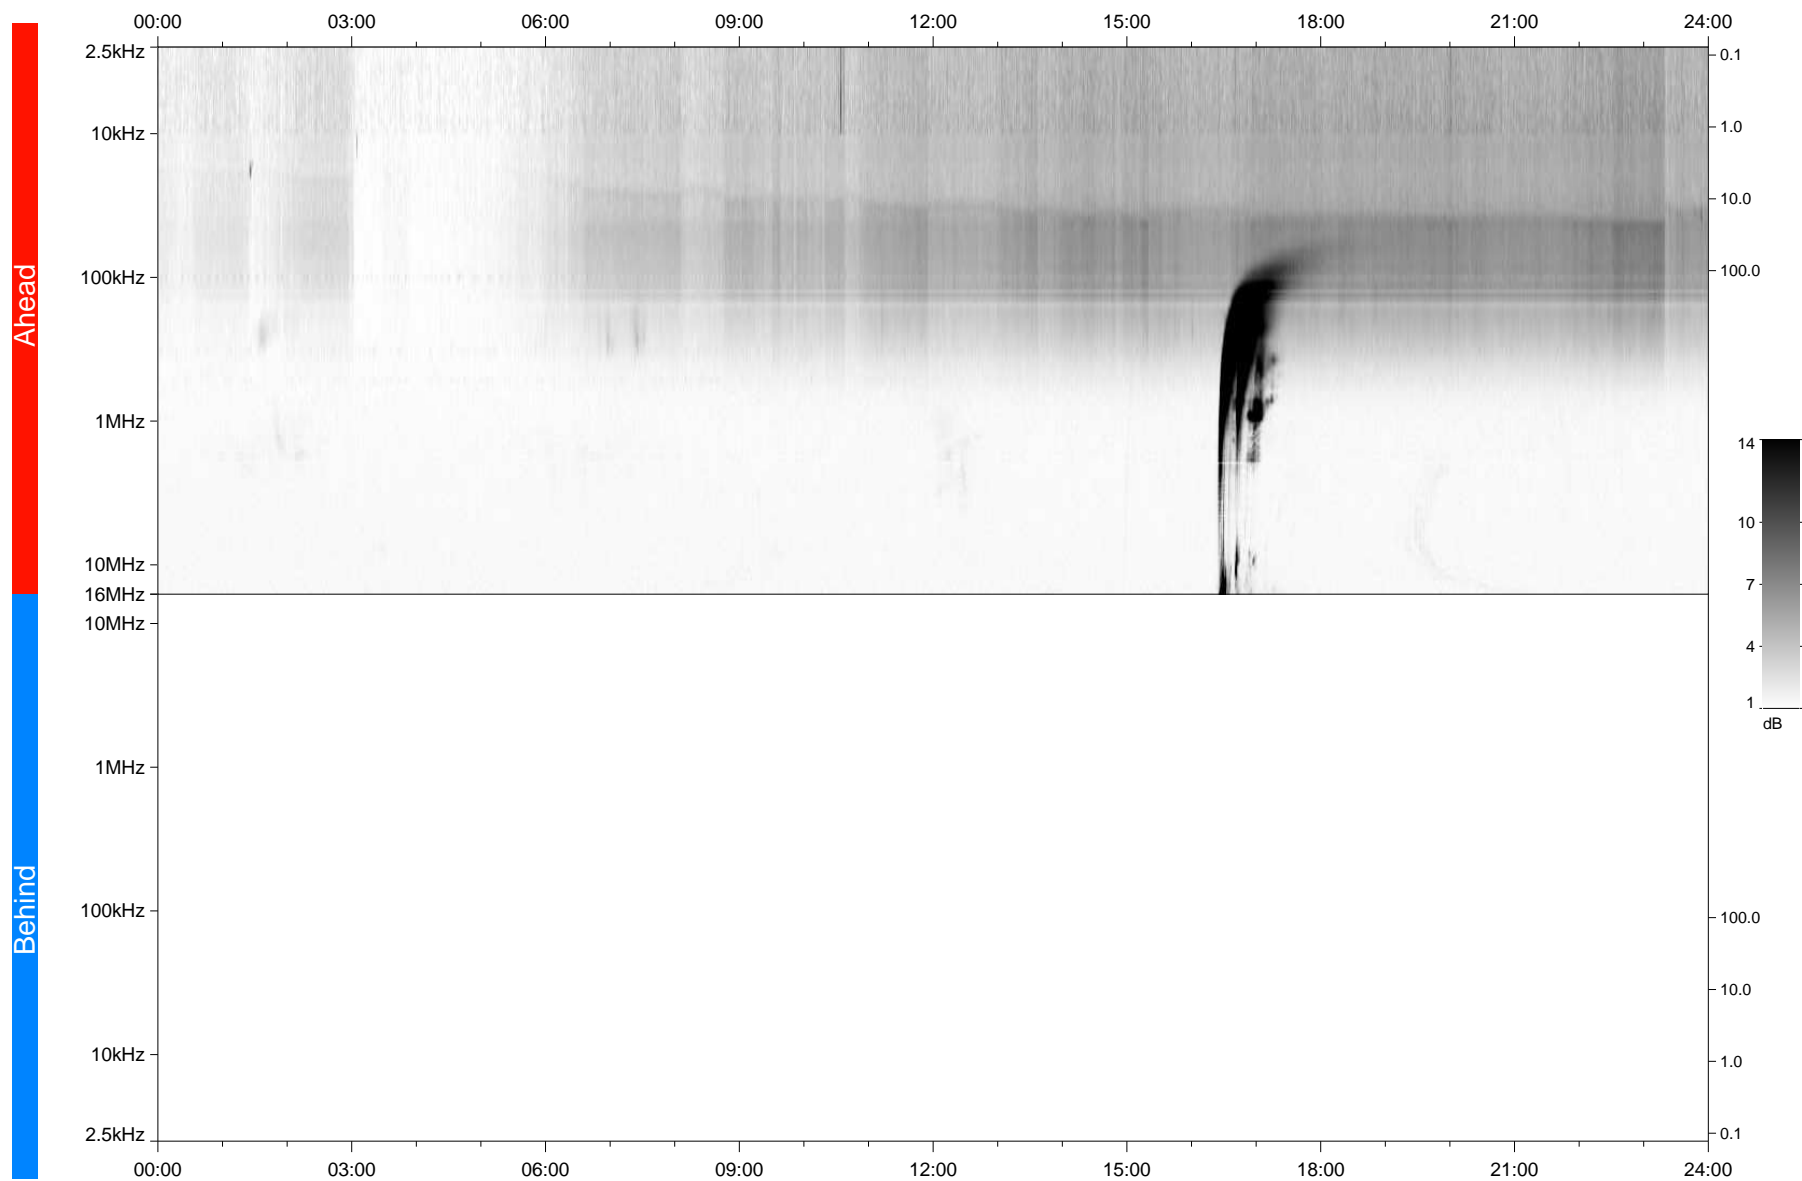

# STEREO/WAVES Daily Summary - 17-Apr-2021 (DOY 107)

Ahead source file: swaves\_ahead\_2021\_107\_1\_07.fin  
Ahead PSE Angle: -53.6°

Behind PSE Angle: 49.7°  
Behind source file: No STEREO-B data

Time (UTC)

file: stereo\_swaves\_daily-summary\_gray\_20210417\_v03  
made by: space.umn.edu on macOS with TDL 8.8.2 on 2022-08-24 15:59:54, with TLib V945 / dynspec V311