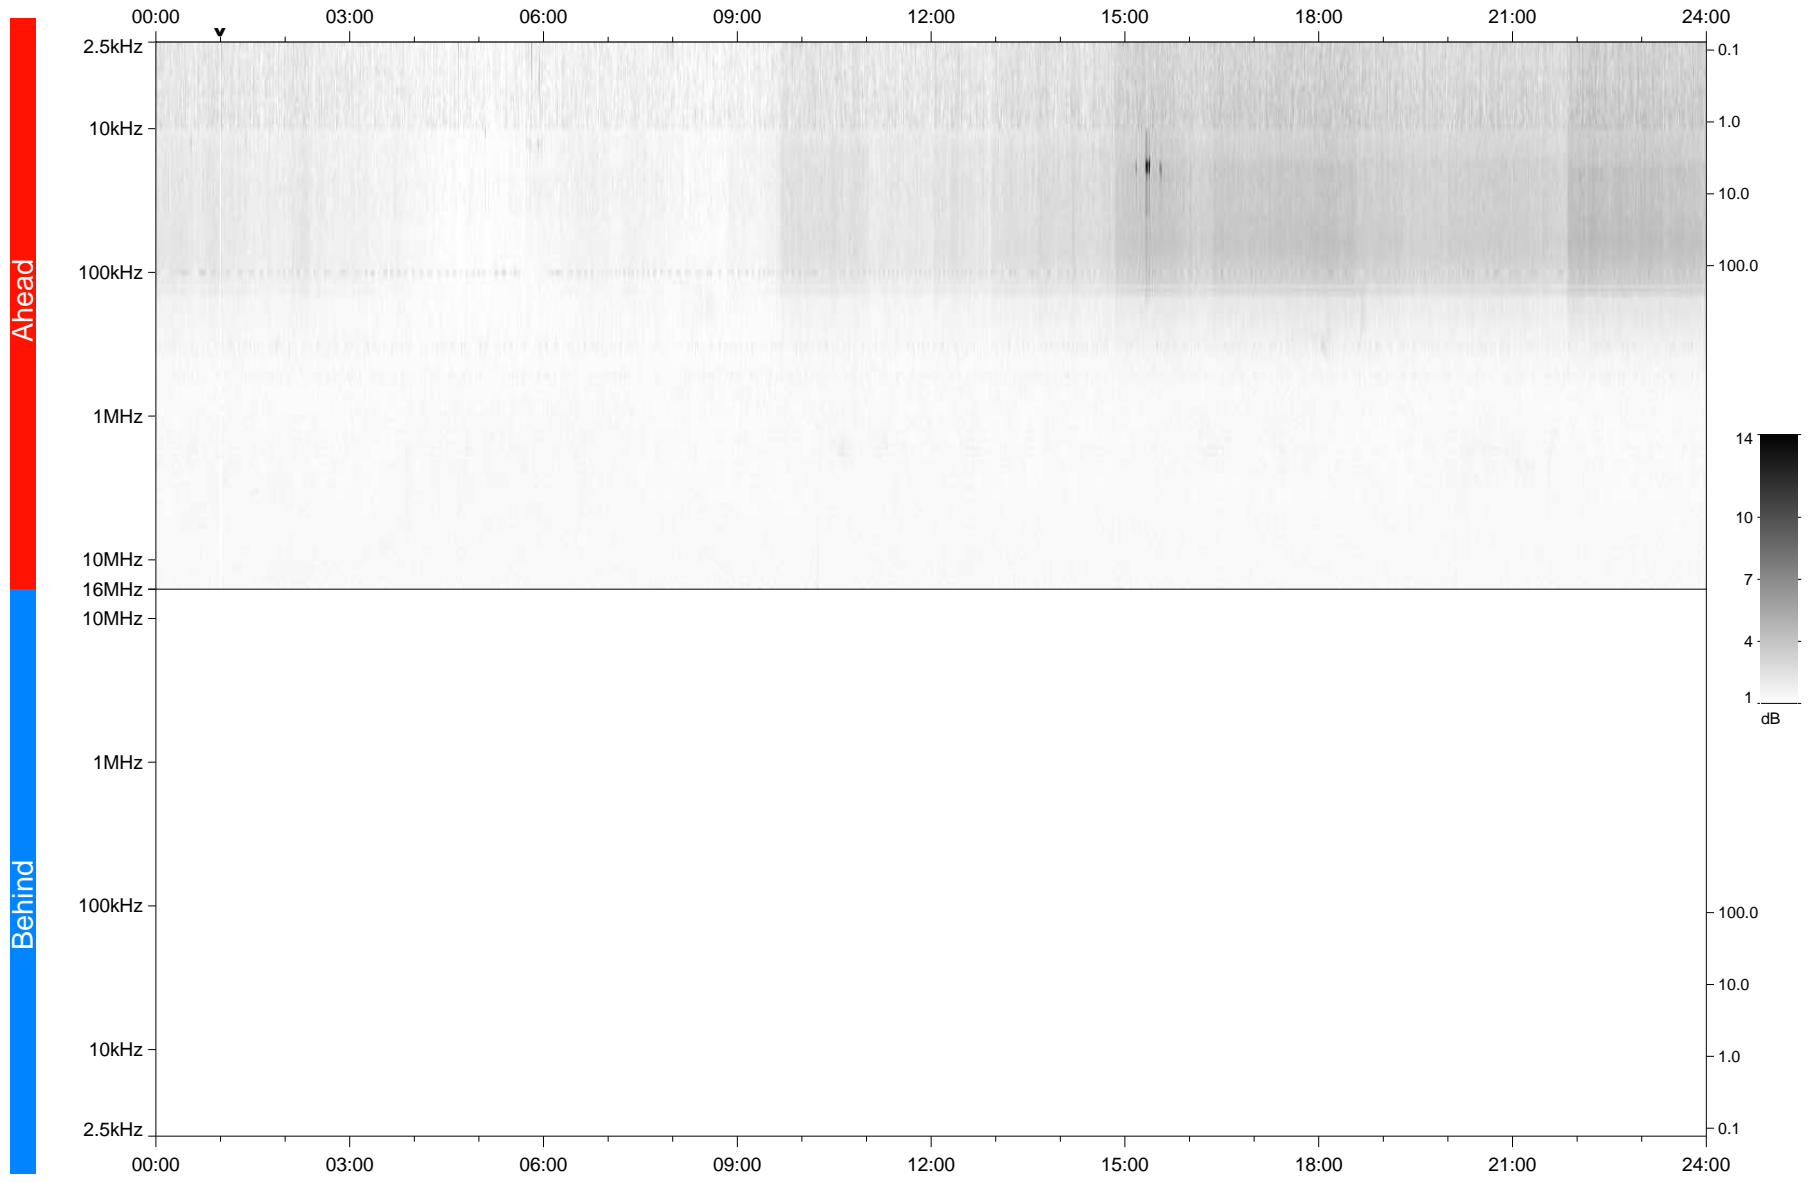

# STEREO/WAVES Daily Summary - 16-Apr-2021 (DOY 106)

Ahead source file: swaves\_ahead\_2021\_106\_1\_08.fin  
Ahead PSE Angle: -53.6°

Behind PSE Angle: 49.9°  
Behind source file: No STEREO-B data

Time (UTC)

file: stereo\_swaves\_daily-summary\_gray\_20210416\_v04  
made by: space.umn.edu on macOS with IDL 8.8.2 on 2022-10-02 14:46:19, with TLib V945 / dynspec V311