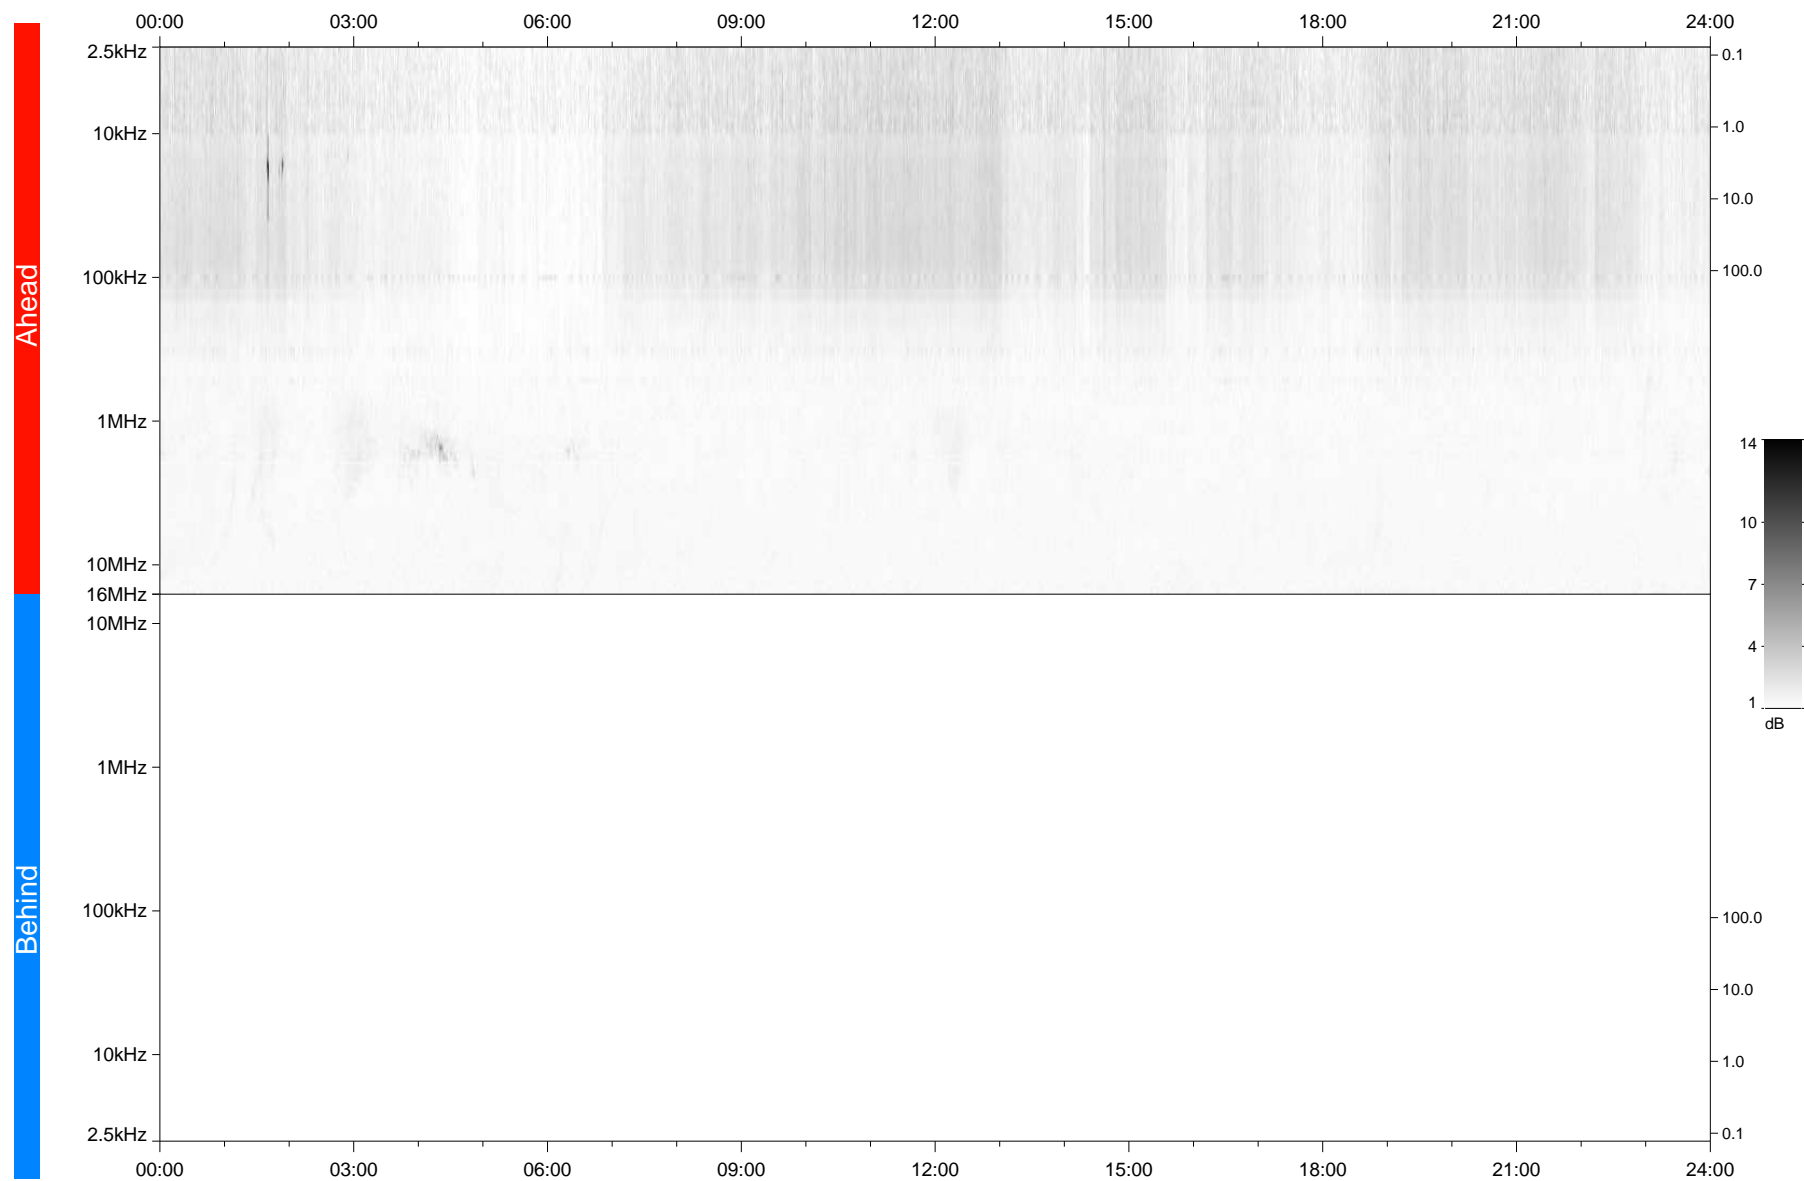

STEREO/WAVES Daily Summary - 15-Apr-2021 (DOY 105)

Ahead source file: swaves_ahead_2021_105_1_07.fin
Ahead PSE Angle: -53.7°

Behind PSE Angle: 49.9°
Behind source file: No STEREO-B data

Time (UTC)

file: stereo_swaves_daily-summary_gray_20210415_v04
made by: space.umn.edu on macOS with IDL 8.8.2 on 2022-10-02 14:44:29, with TMLib V945 / dynspec V311