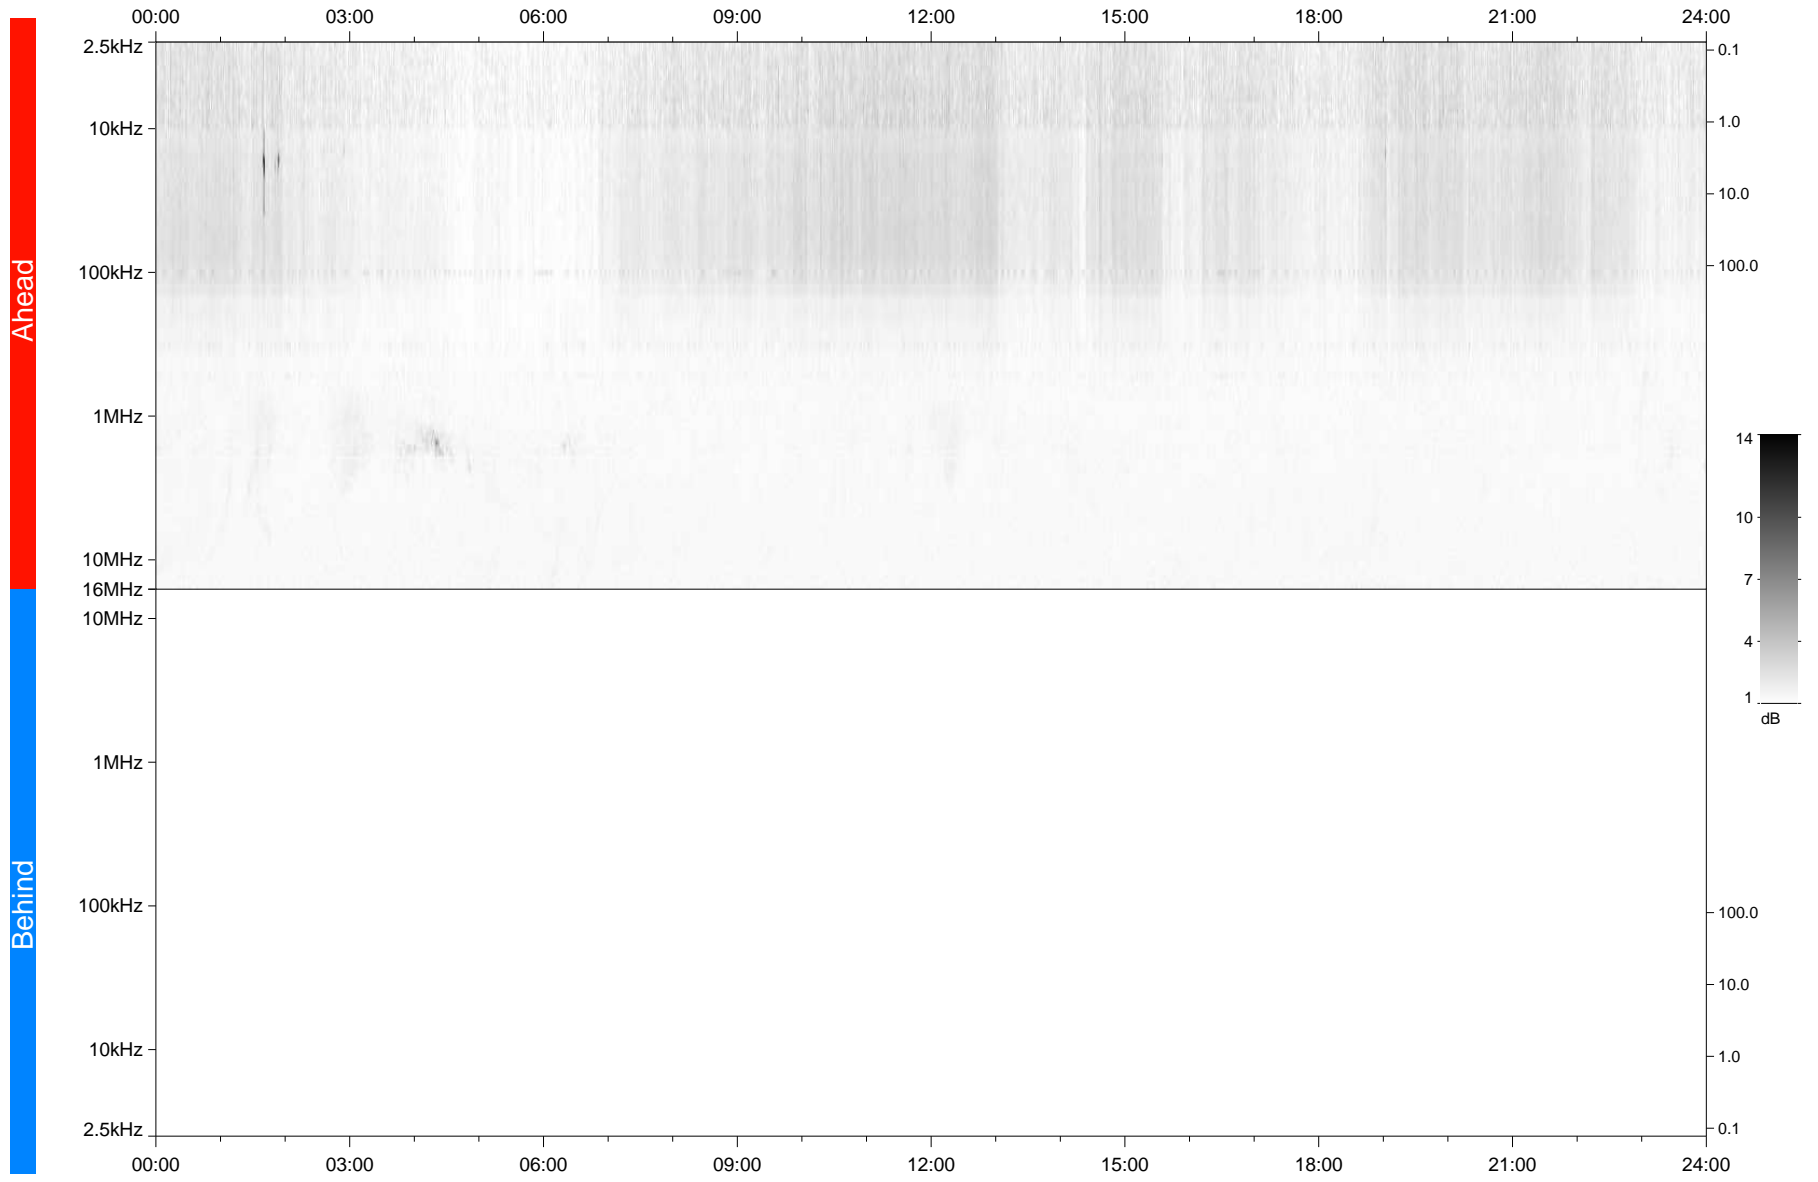

STEREO/WAVES Daily Summary - 15-Apr-2021 (DOY 105)

Ahead source file: swaves_ahead_2021_105_1_07.fin
Ahead PSE Angle: -53.7°

Behind PSE Angle: 49.9°
Behind source file: No STEREO-B data

Time (UTC)

file: stereo_swaves_daily-summary_gray_20210415_v03
made by: space.umn.edu on macOS with IDL 8.8.2 on 2022-08-24 15:56:30, with TMLib V945 / dynspec V311