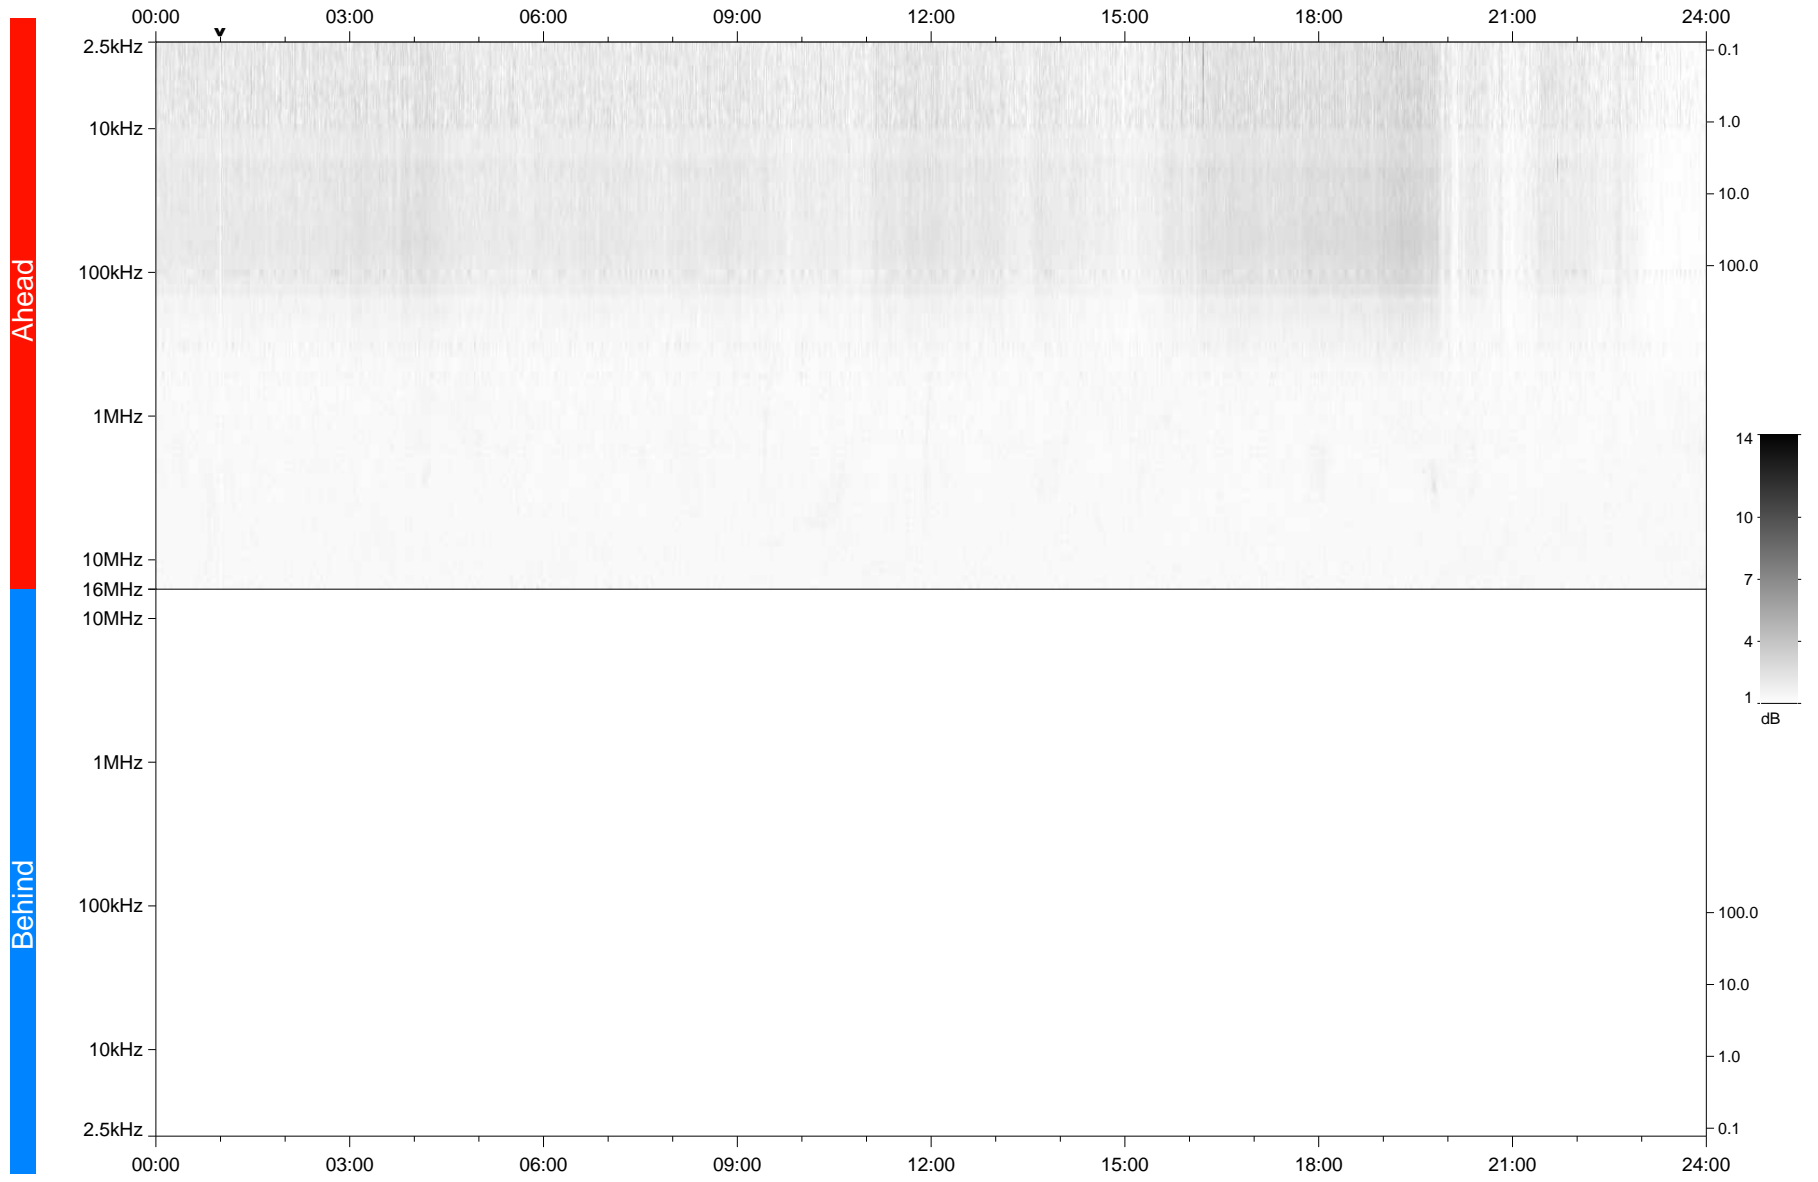

STEREO/WAVES Daily Summary - 14-Apr-2021 (DOY 104)

Ahead source file: swaves_ahead_2021_104_1_07.fin
Ahead PSE Angle: -53.8°

Behind PSE Angle: 50.0°
Behind source file: No STEREO-B data

Time (UTC)

file: stereo_swaves_daily-summary_gray_20210414_v04
made by: space.umn.edu on macOS with IDL 8.8.2 on 2022-10-02 14:42:38, with TLib V945 / dynspec V311