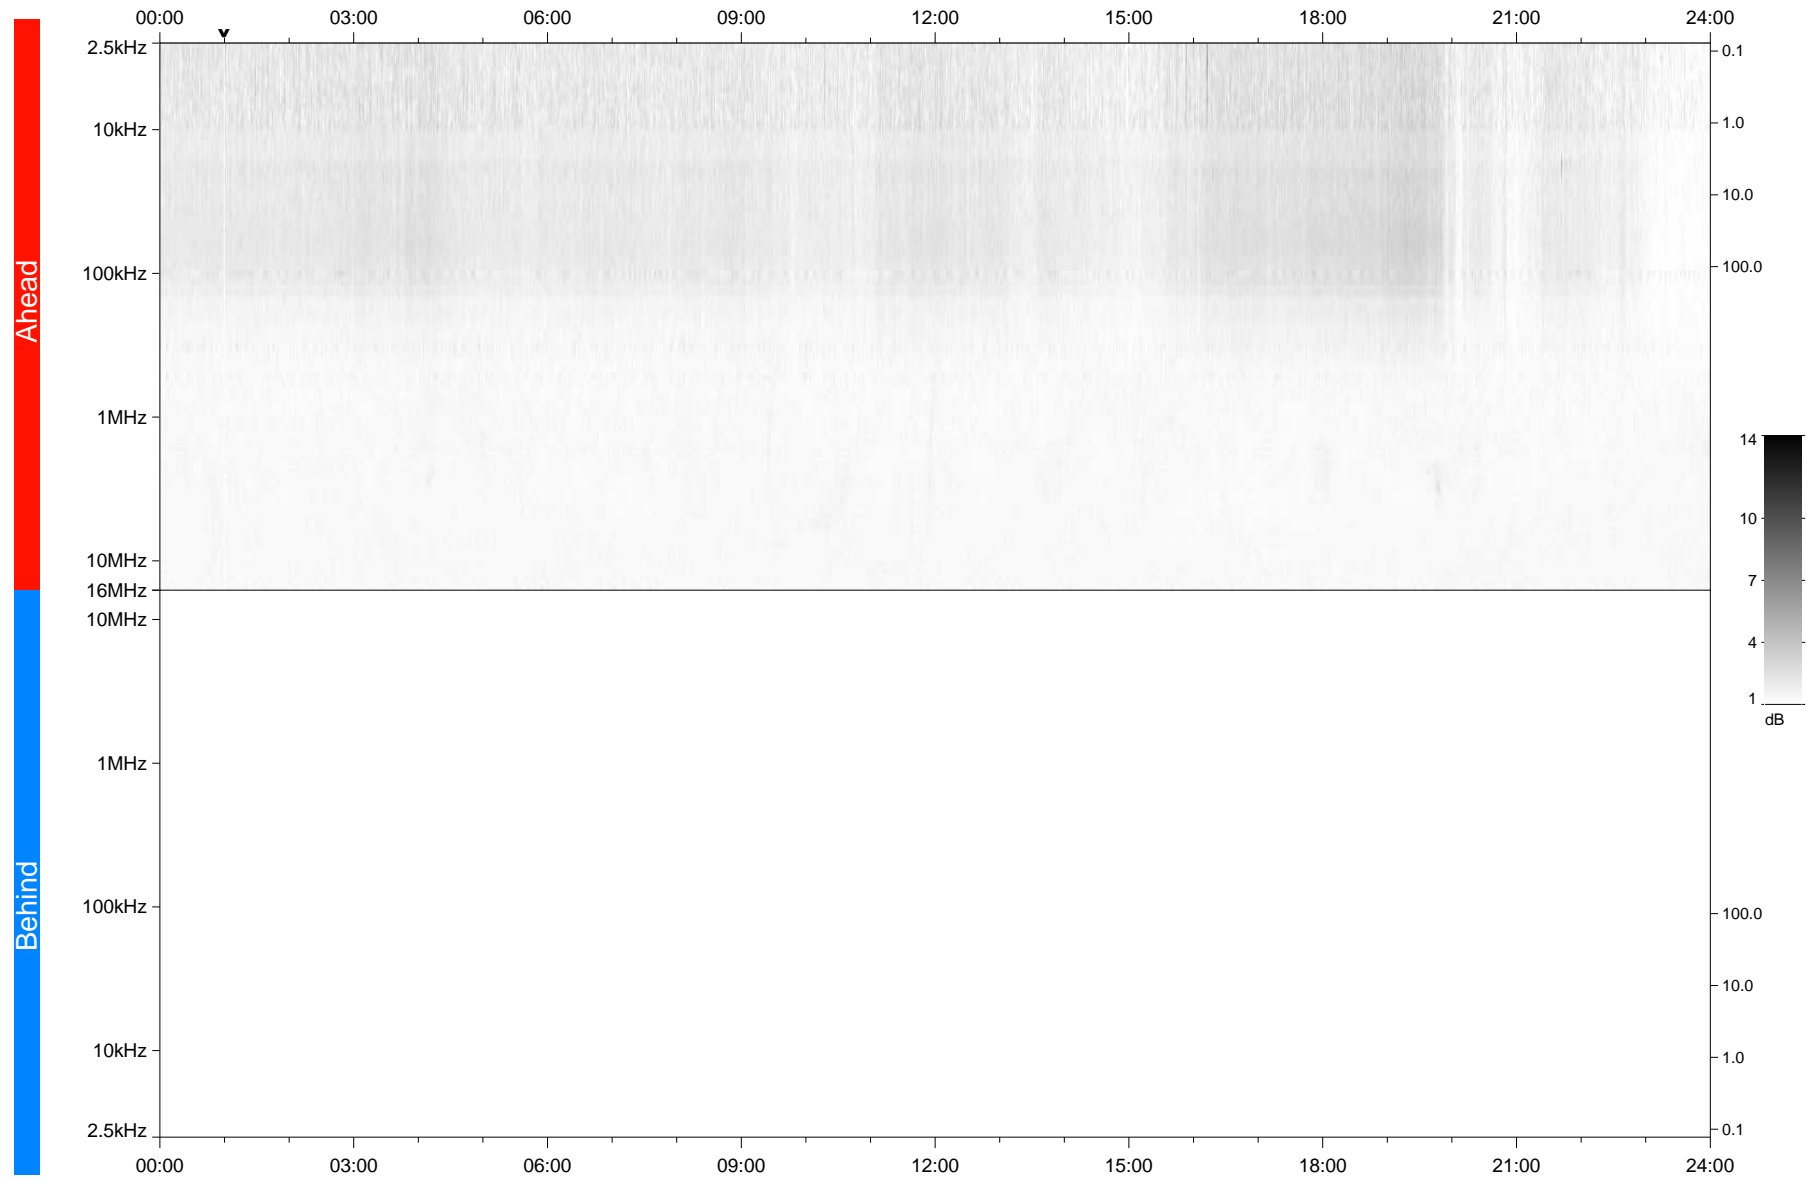

# STEREO/WAVES Daily Summary - 14-Apr-2021 (DOY 104)

Ahead source file: swaves Ahead\_2021\_104\_1\_07.fin  
Ahead PSE Angle: -53.8°

Behind PSE Angle: 50.0°  
Behind source file: No STEREO-B data

Time (UTC)

file: stereo\_swaves\_daily-summary\_gray\_20210414\_v03  
made by: space.umn.edu on macOS with IDL 8.8.2 on 2022-08-24 15:54:48, with TMLib V945 / dynspec V311