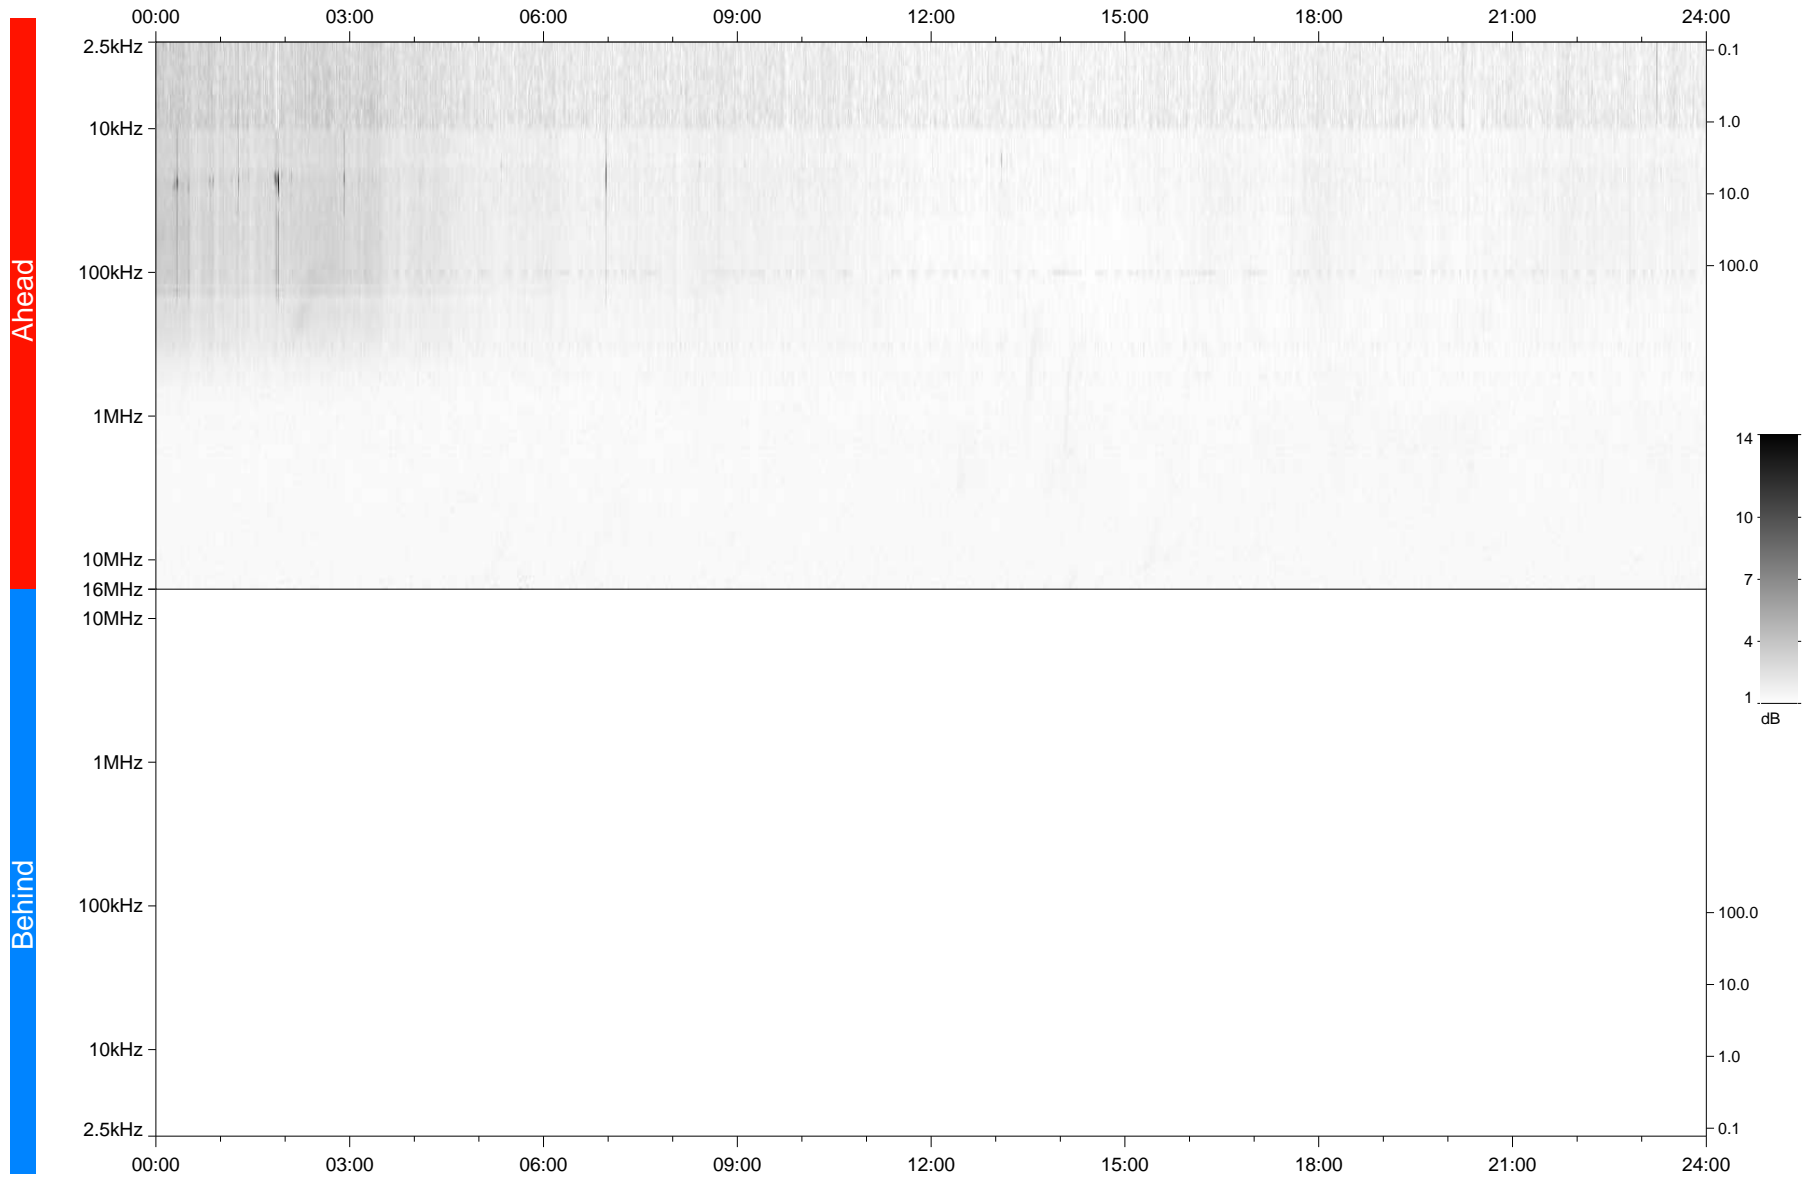

STEREO/WAVES Daily Summary - 13-Apr-2021 (DOY 103)

Ahead source file: swaves Ahead_2021_103_1_06.fin
Ahead PSE Angle: -53.8°

Behind PSE Angle: 50.1°
Behind source file: No STEREO-B data

Time (UTC)

file: stereo_swaves_daily-summary_gray_20210413_v04
made by: space.umn.edu on macOS with IDL 8.8.2 on 2022-10-02 14:40:47, with TMLib V945 / dynspec V311