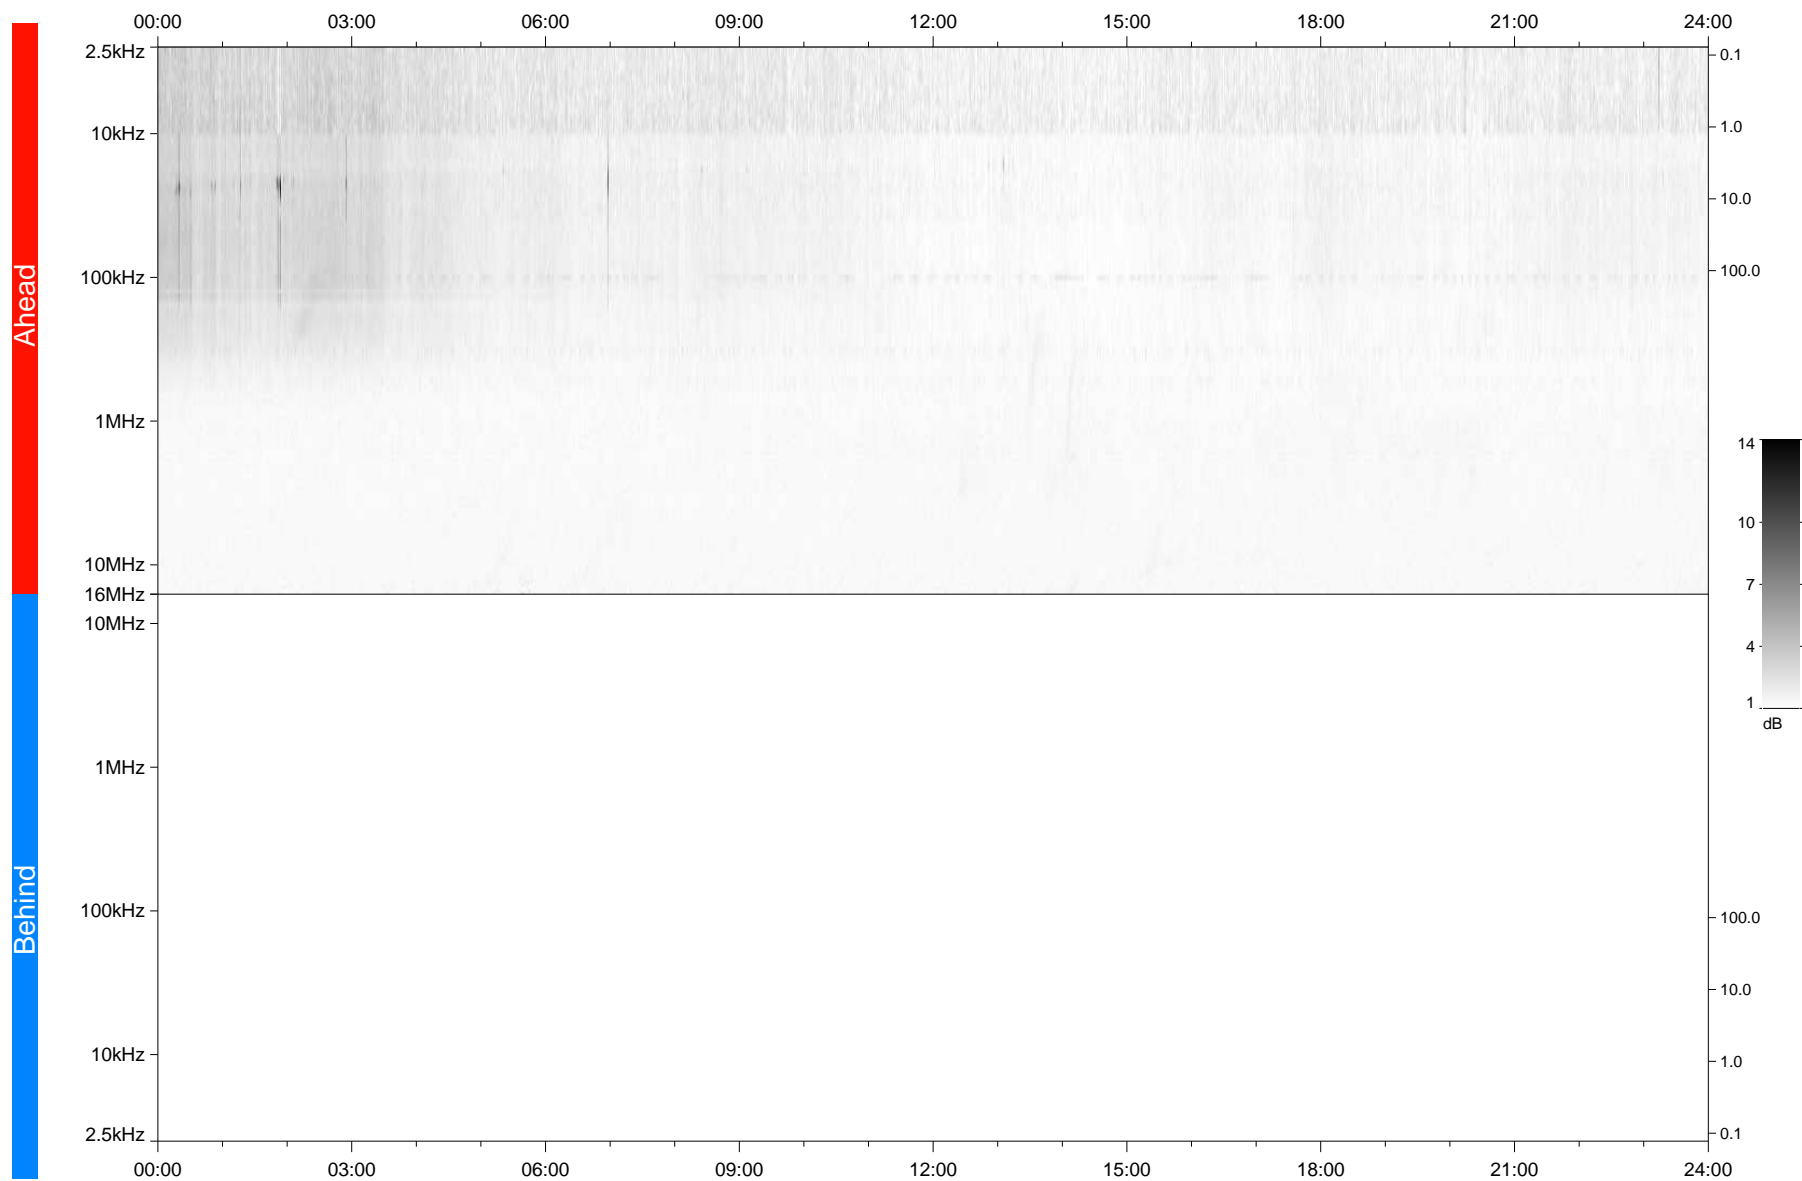

# STEREO/WAVES Daily Summary - 13-Apr-2021 (DOY 103)

Ahead source file: swaves\_ahead\_2021\_103\_1\_06.fin  
Ahead PSE Angle: -53.8°

Behind PSE Angle: 50.1°  
Behind source file: No STEREO-B data

Time (UTC)

file: stereo\_swaves\_daily-summary\_gray\_20210413\_v03  
made by: space.umn.edu on macOS with IDL 8.8.2 on 2022-08-24 15:53:04, with TMLib V945 / dynspec V311