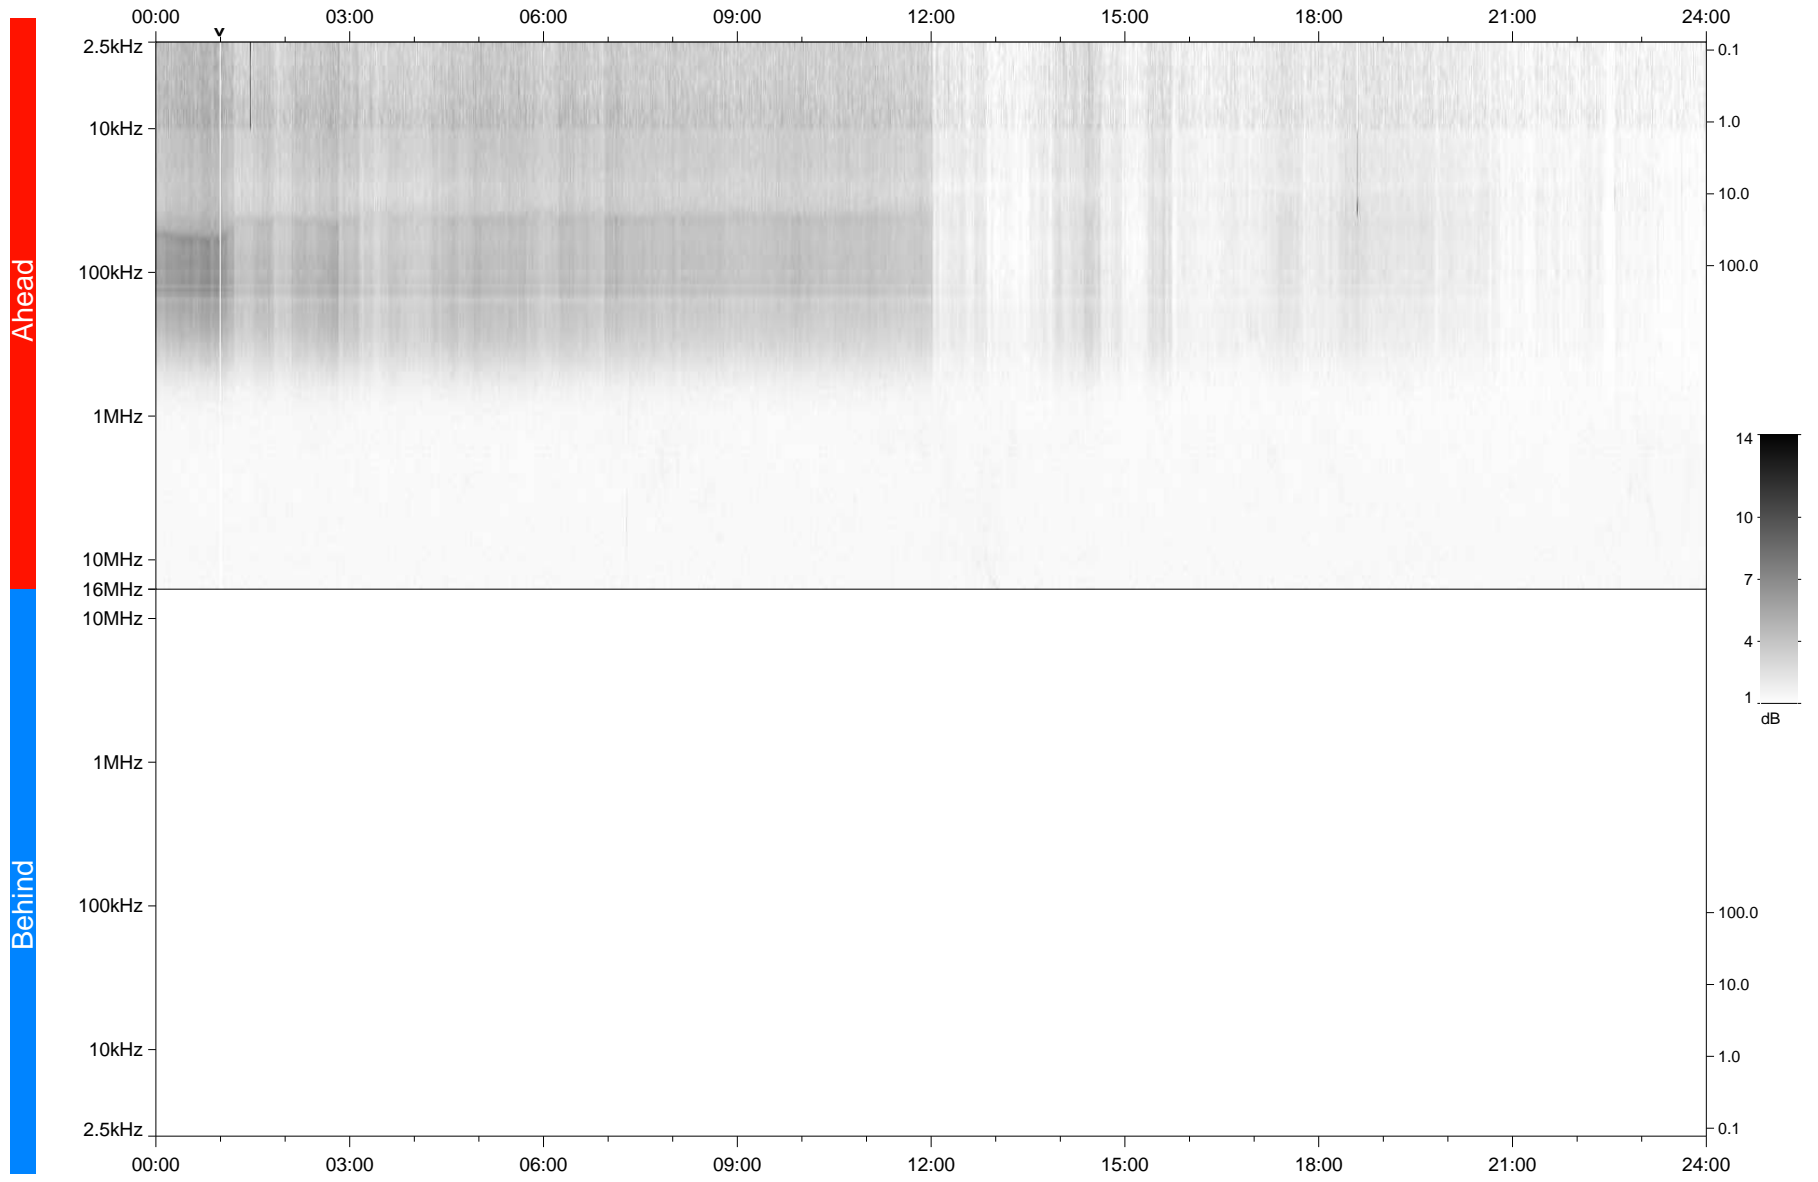

STEREO/WAVES Daily Summary - 12-Apr-2021 (DOY 102)

Ahead source file: swaves_ahead_2021_102_1_06.fin
Ahead PSE Angle: -53.8°

Behind PSE Angle: 50.2°
Behind source file: No STEREO-B data

Time (UTC)

file: stereo_swaves_daily-summary_gray_20210412_v04
made by: space.umn.edu on macOS with IDL 8.8.2 on 2022-10-02 14:38:56, with TLib V945 / dynspec V311